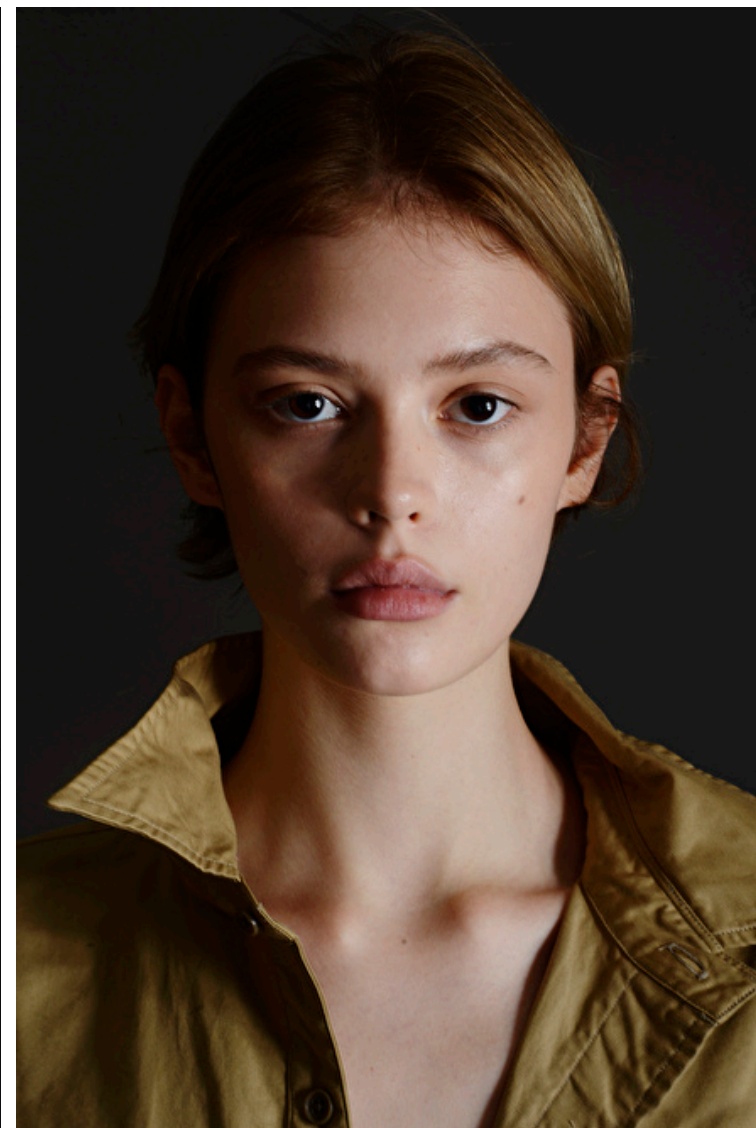

## Daria Sekisova

Height 177cm / 5' 9.5"

Size EU/US 38 / 8

Bust 82cm / 32.5"

Waist 59cm / 23"

Hips 88cm / 34.5"

Shoes EU/US/UK 37 / 6.5 / 4

Eyes Brown

Hair Brown

Hair length 2