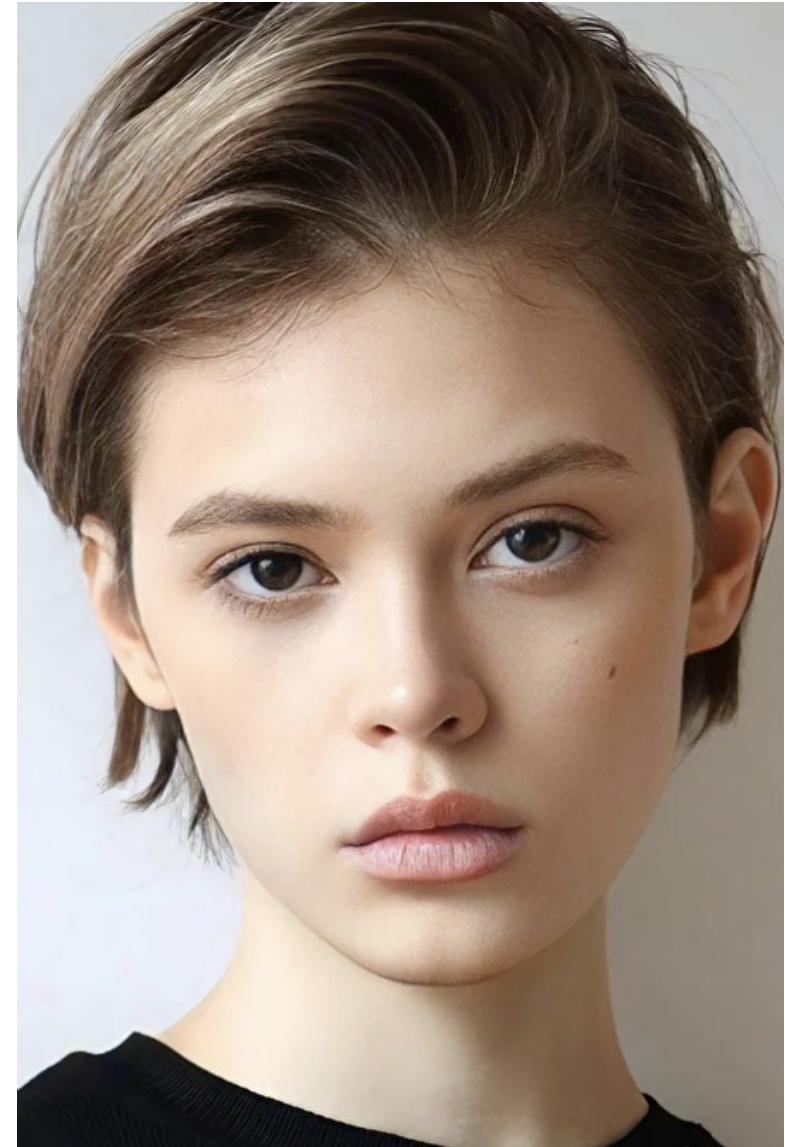

## Daria Sekisova

Height 177cm / 5' 9.5"

Size EU/US 38 / 8

Bust 82cm / 32.5"

Waist 59cm / 23"

Hips 88cm / 34.5"

Shoes EU/US/UK 37 / 6.5 / 4

Eyes Brown

Hair Brown

Hair length 2