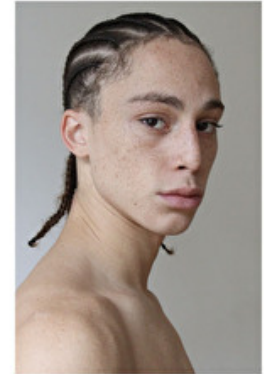

Select

MODEL MANAGEMENT

DAV BRUNSON

HEIGHT 188CM BUST 87CM WAIST 73CM HIPS 86CM EYES BROWN HAIR BROWN

182 RUE DE RIVOLI 75001, PARIS
TEL : +33 (0) 1 40 20 15 15