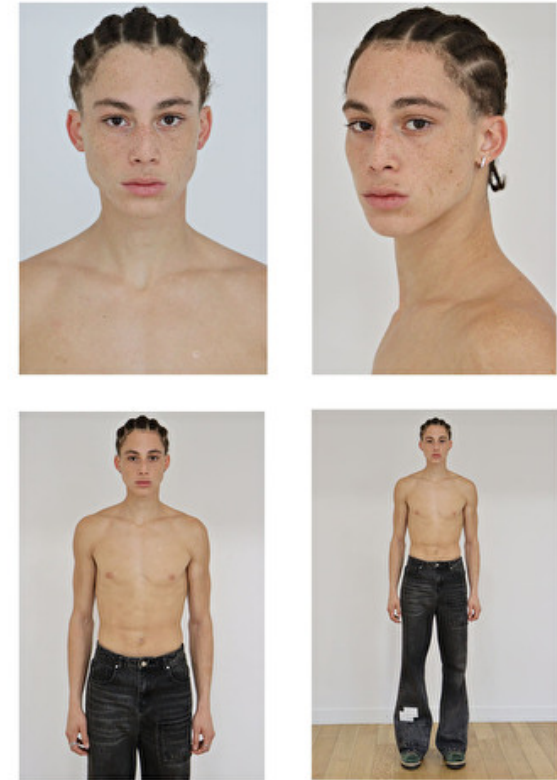

Select

MODEL MANAGEMENT

DAV BRUNSON

HEIGHT 188CM BUST 95CM WAIST 76CM HIPS 89CM EYES BROWN HAIR BROWN

182 RUE DE RIVOLI, 75001, PARIS
TEL: + 33 (0) 1 40 20 15 15