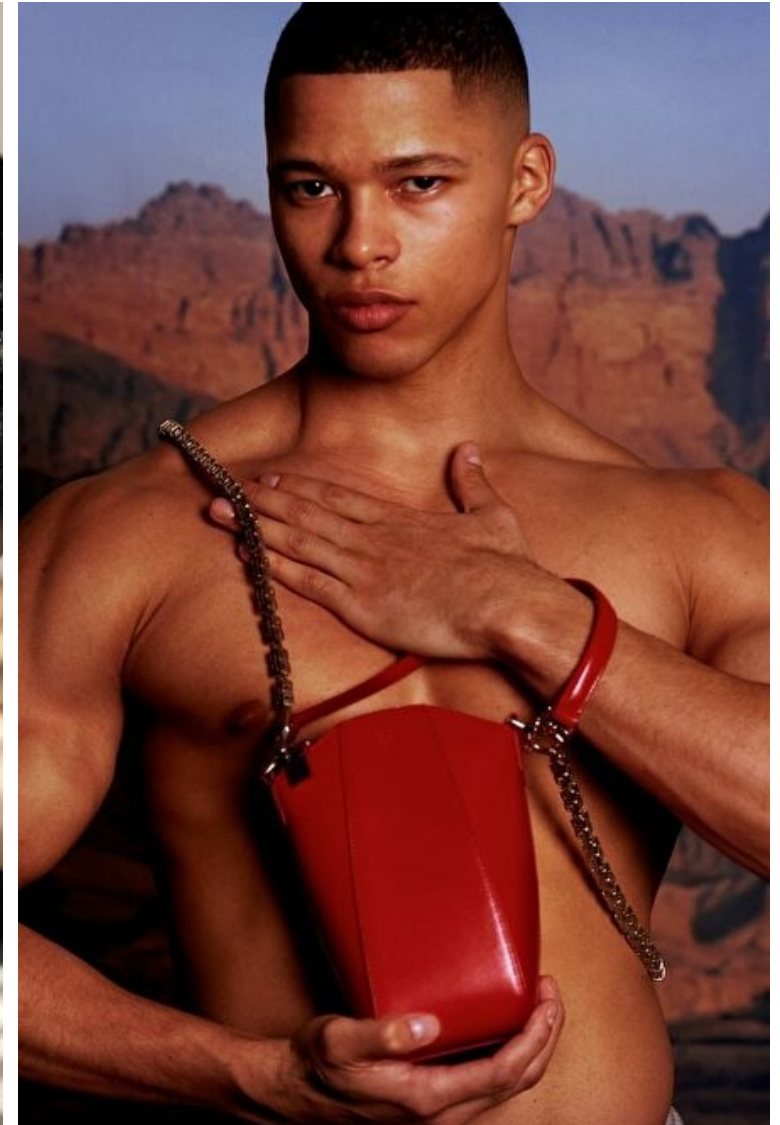

Chest 98cm / 38.5"

Waist 79cm / 31"

Hips 98cm / 38.5"

Shoes EU/US/UK 44 / 11 / 9.5

Eyes Brown

Hair Brown

Suit size 52cm / 42"

Select