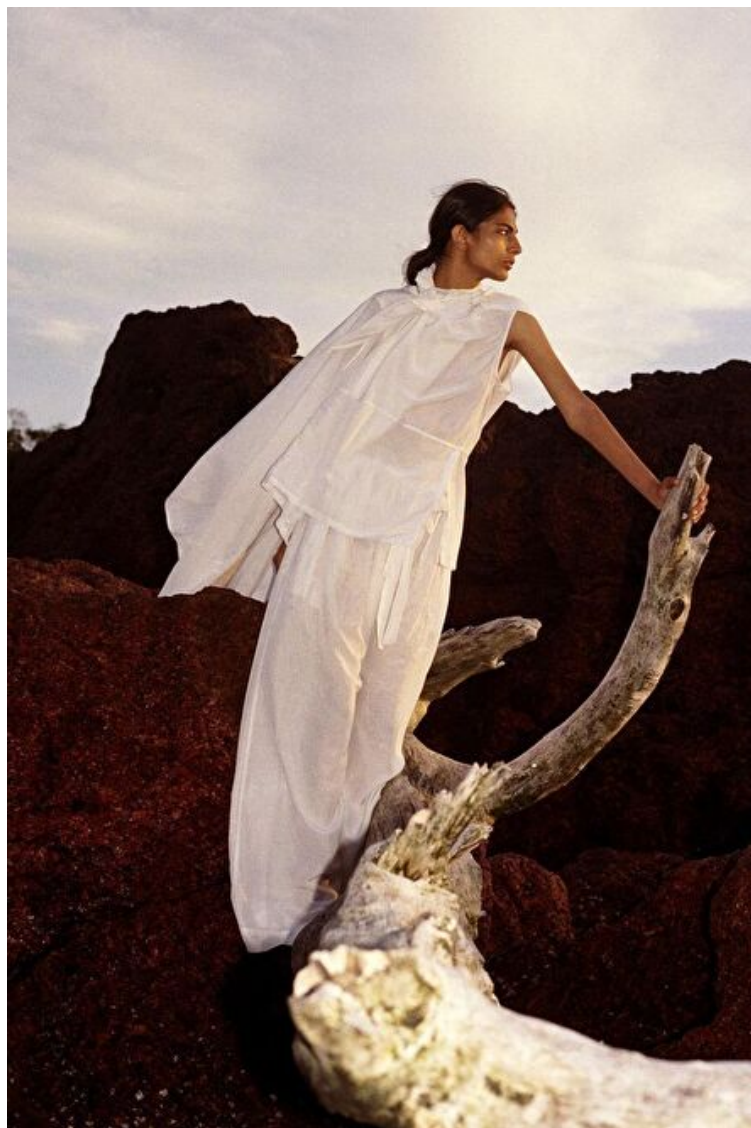

Select

MODEL MANAGEMENT

182 Rue de Rivoli, Paris, 75001, Île-de-France, France

Phone: +33 (0) 1 40 20 15 15 Email: info.paris@selectmodel.com Website: <https://selectmodel.com/>

Deepanjali Chaudhary

Height 175cm / 5' 9.0"

Bust 76cm / 30"

Waist 60cm / 23.5"

Hips 86cm / 34"

Shoes EU/US/UK 39 / 8 / 6

Eyes Dark brown

Hair Black