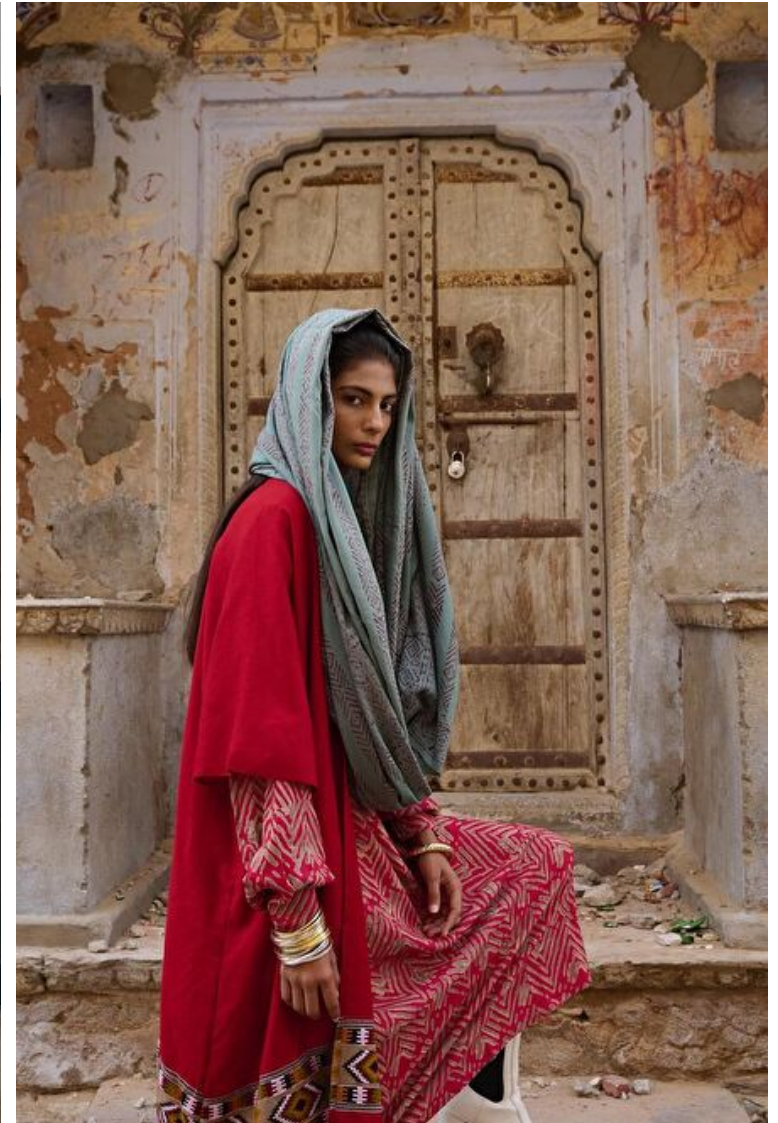

Deepanjali Chaudhary

Height 175cm / 5' 9.0"

Bust 76cm / 30"

Waist 60cm / 23.5"

Hips 86cm / 34"

Shoes EU/US/UK 39 / 8 / 6

Eyes Dark brown

Hair Black

Bust 76cm / 30"

Waist 60cm / 23.5"

Hips 86cm / 34"

Shoes EU/US/UK 39 / 8 / 6

Eyes Dark brown

Hair Black

Select

MODEL MANAGEMENT

Waist 60cm / 23.5"

Hips 86cm / 34"

Shoes EU/US/UK 39 / 8 / 6

Eyes Dark brown

Hair Black

Select

MODEL MANAGEMENT

182 Rue de Rivoli, Paris, 75001, Île-de-France, France