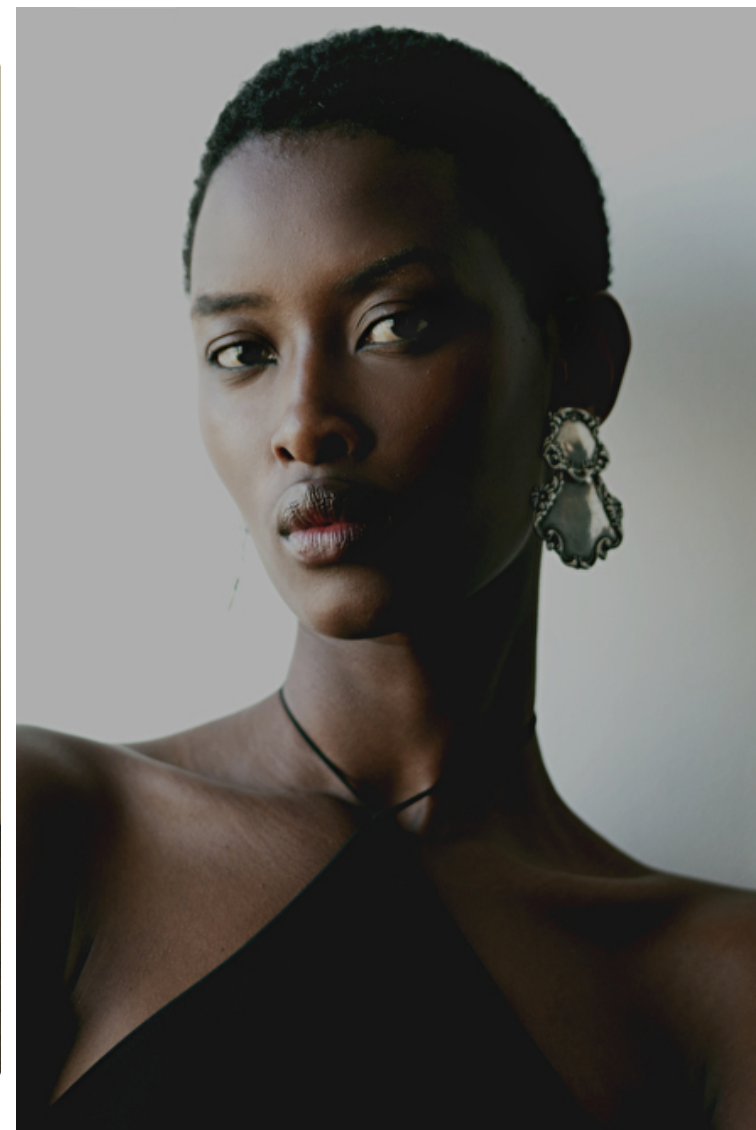

Bust 76cm / 30"

Waist 60cm / 23.5"

Hips 89cm / 35"

Shoes EU/US/UK 41 / 9.5 / 8

Eyes Brown

Hair Black

Select

MODEL MANAGEMENT