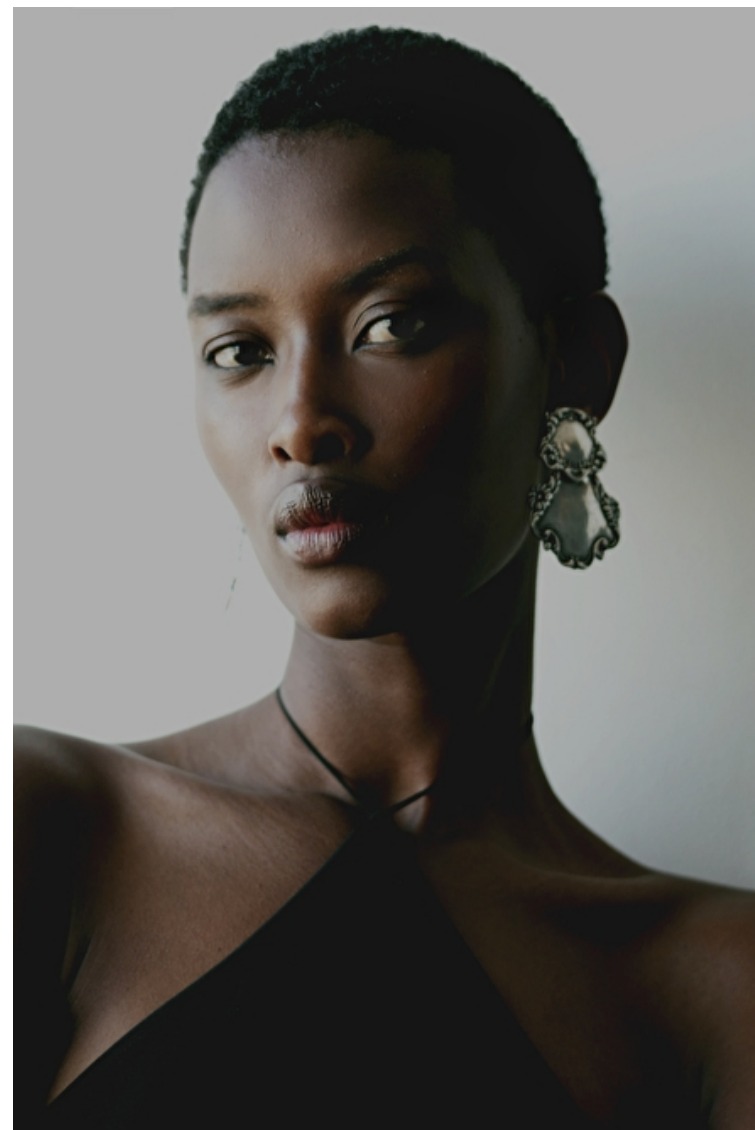

Bust 79cm / 31"

Waist 59cm / 23"

Hips 92cm / 36"

Shoes EU/US/UK 41 / 9.5 / 8

Eyes Brown

Hair Black

Select

MODEL MANAGEMENT