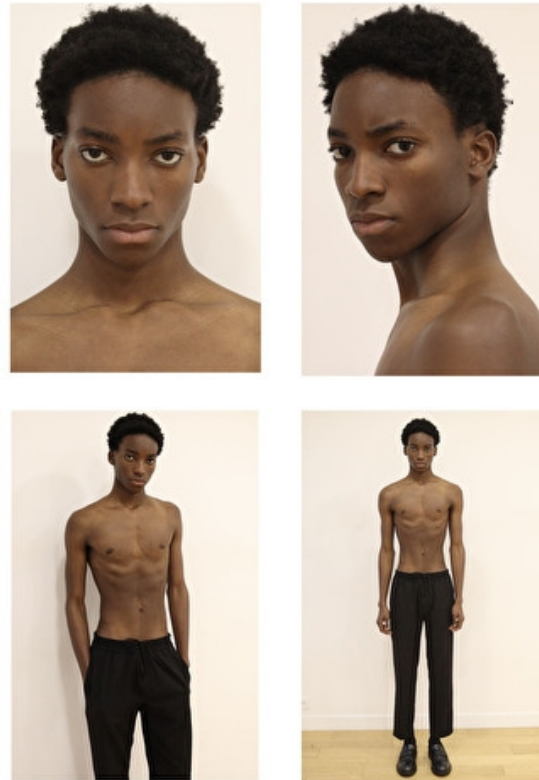

DEVONTE OBI

Height 190cm / 6' 3.0"

Chest 83cm / 32.5"

Waist 61cm / 24"

Hips 80cm / 31.5"

Shoes EU/US/UK 44 / 11 / 9.5

Eyes Black

Hair Black

Suit size 46cm / 36"

Location TOULOUSE

DEVONTE OBI

HEIGHT 192CM BUST 83CM WAIST 61CM HIPS 80CM EYES BLACK HAIR BLACK

182 RUE DE RIVOLI 75001, PARIS
TEL : +33 (0) 1 40 20 15 15