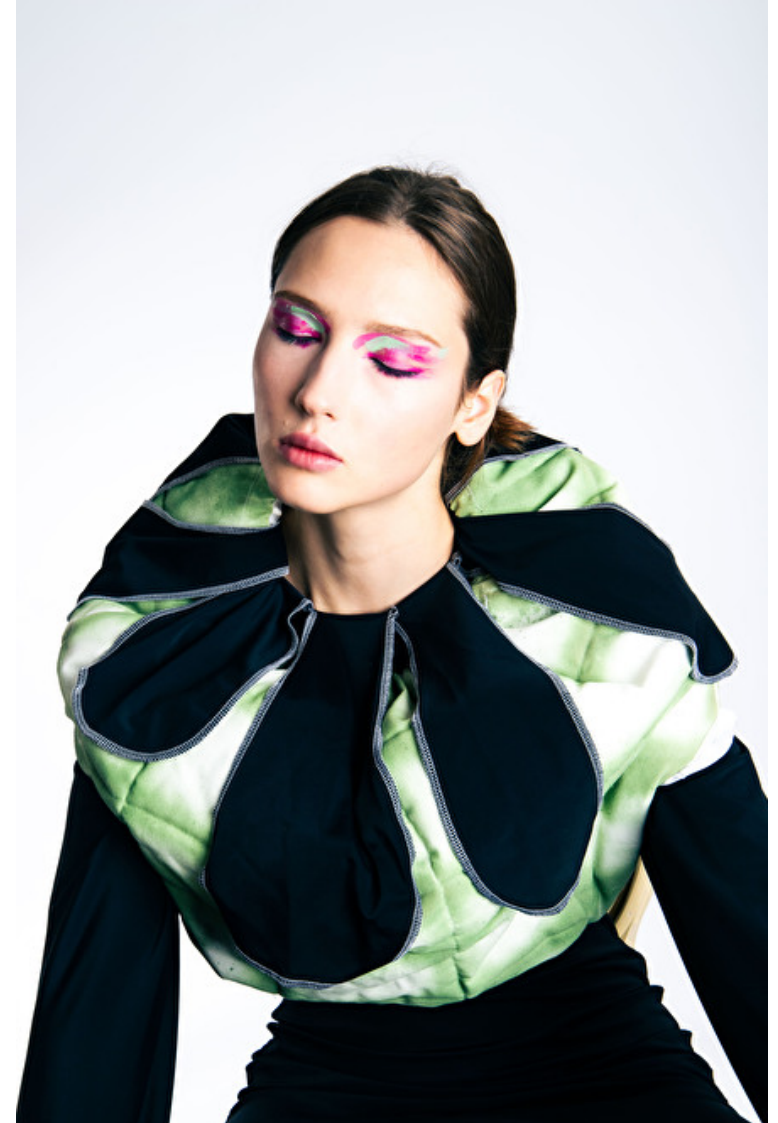

Dina

Height 181cm / 5' 11.5"

Bust 82cm / 32.5"

Waist 58cm / 23"

Hips 89cm / 35"

Shoes EU/US/UK 40 / 9 / 7

Select

MODEL MANAGEMENT