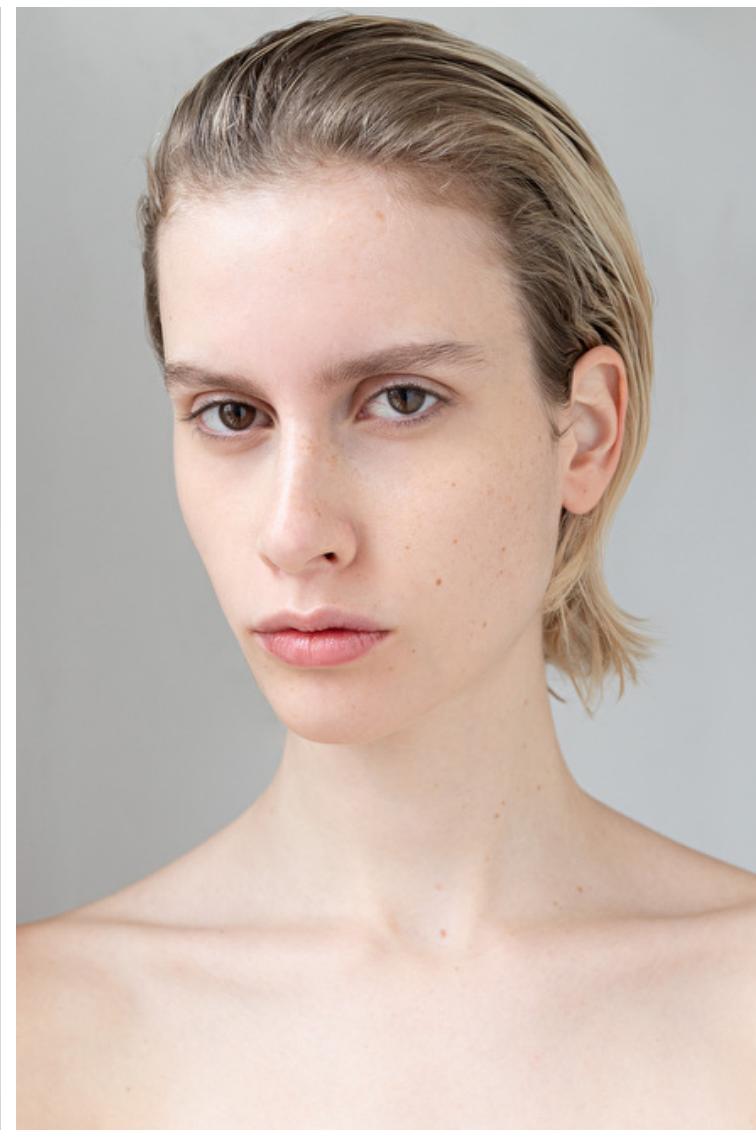

Domi

Height 180cm / 5' 11.0"

Bust 77cm / 30.5"

Waist 57cm / 22.5"

Hips 90cm / 35.5"

Shoes EU/US/UK 39 / 8 / 6

Eyes Brown

Hair Blond