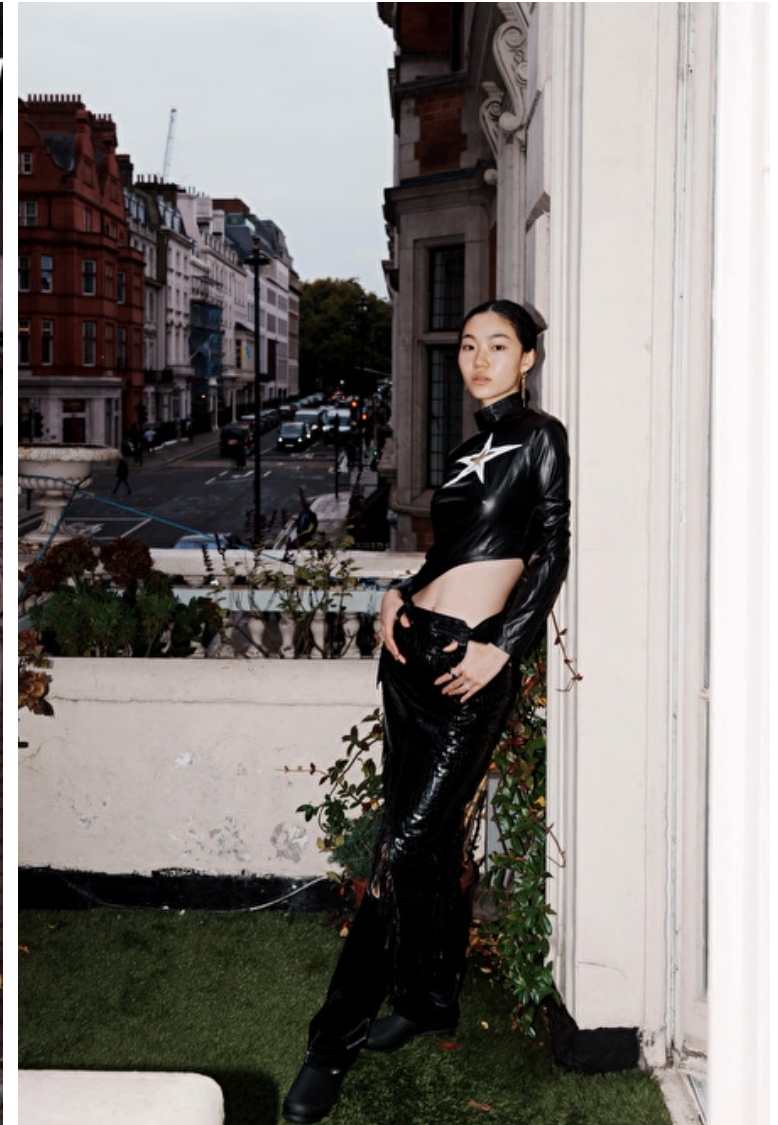

Select

MODEL MANAGEMENT

182 Rue de Rivoli, Paris, 75001, Ile-de-France, France

Phone: +33 (0) 1 40 20 15 15 Email: info.paris@selectmodel.com Website: <https://selectmodel.com/>

DORRIT Li

Height 177cm / 5' 9.5"

Size EU/US 36 / 6

Bust 80cm / 31.5"

Waist 62cm / 24.5"

Hips 91cm / 36"

Shoes EU/US/UK 39 / 8 / 6

Eyes Brown

Hair Black

Cup B

Location LONDON