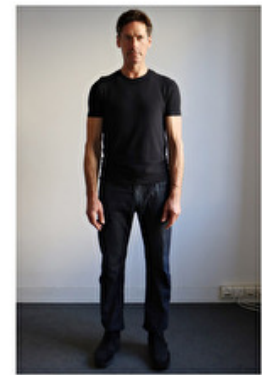

Select

MODEL MANAGEMENT