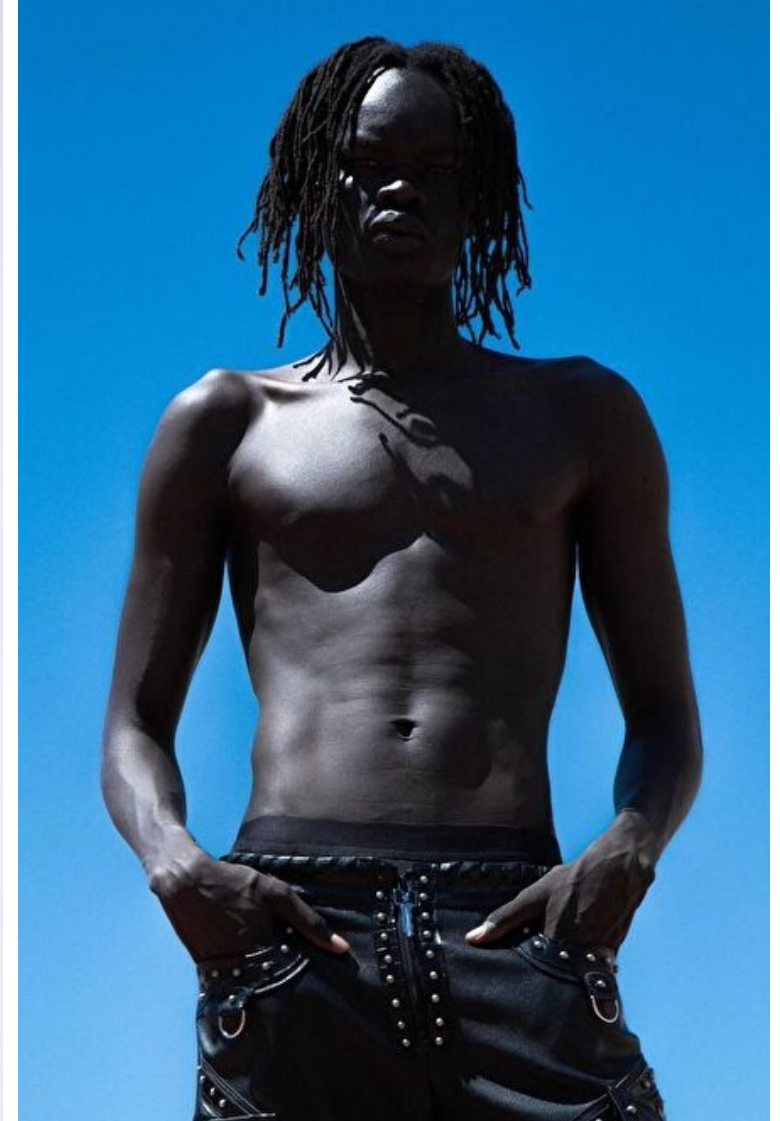

DUOT AJANG

Height 189cm / 6' 2.5"

Chest 86cm / 34"

Waist 74cm / 29"

Hips 86cm / 34"

Shoes EU/US/UK 44 / 11 / 9.5

Eyes Brown

Hair Black

Inseam 88cm / 34.5"

Suit size 46cm / 36"