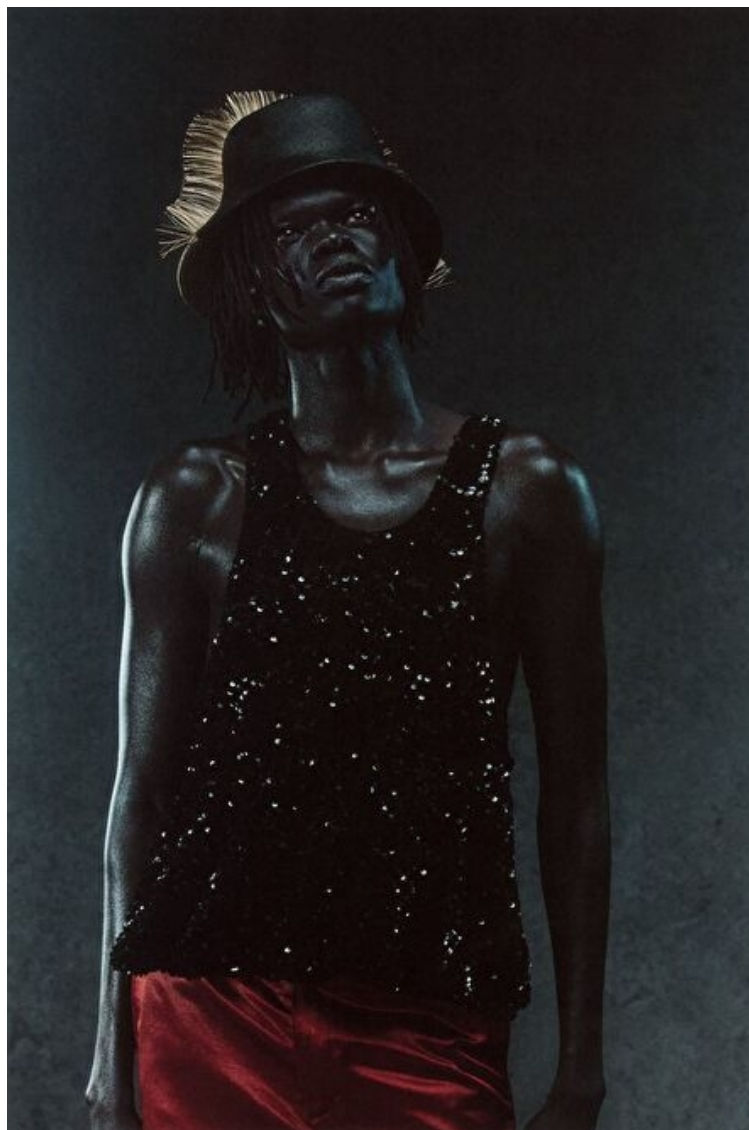

Select

MODEL MANAGEMENT

182 Rue de Rivoli, Paris, 75001, Ile-de-France, France

Phone: +33 (0) 1 40 20 15 15 Email: info.paris@selectmodel.com Website: <https://selectmodel.com/>

DUOT AJANG

Height 189cm / 6' 2.5"

Chest 86cm / 34"

Waist 74cm / 29"

Hips 86cm / 34"

Shoes EU/US/UK 44 / 11 / 9.5

Eyes Brown

Hair Black

Inseam 88cm / 34.5"

Suit size 46cm / 36"