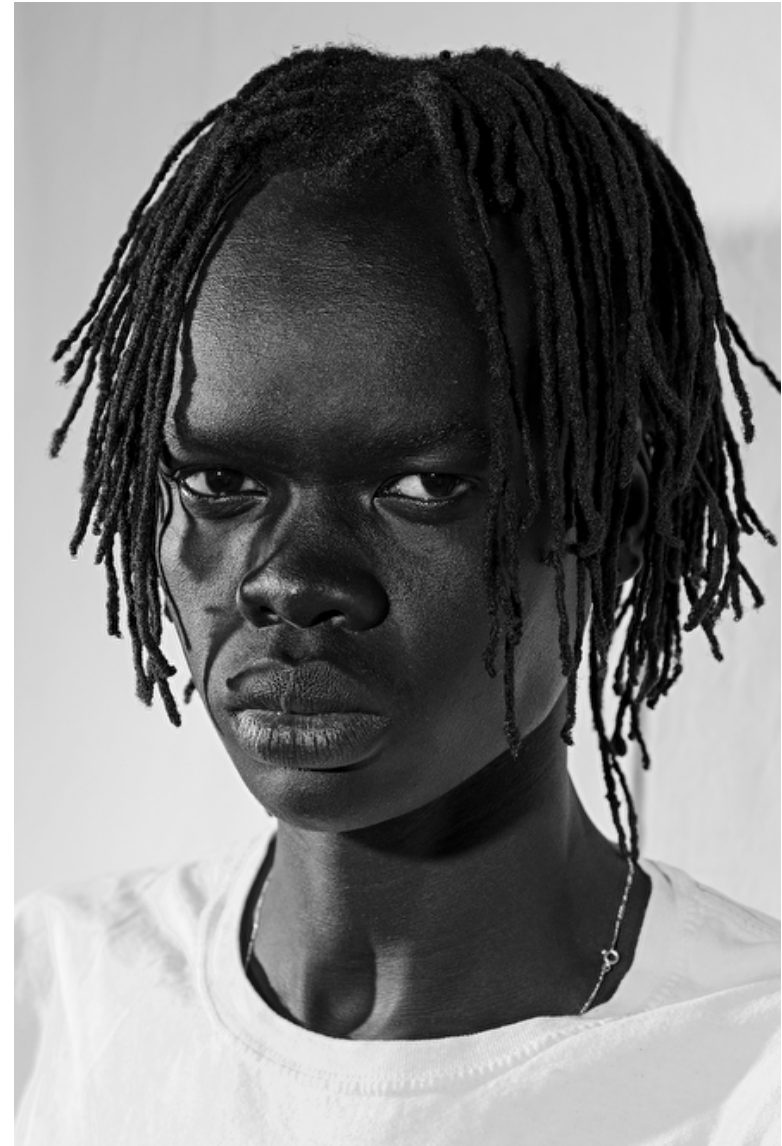

DUOT AJANG

Height 190cm / 6' 3.0"

Chest 86cm / 34"

Waist 66cm / 26"

Hips 86cm / 34"

Shoes EU/US/UK 43 / 10.5 / 9

Eyes Brown

Hair Black

Suit size 46cm / 36"

DUOT AJANG

Height 190cm / 6' 3.0"

Chest 86cm / 34"

Waist 66cm / 26"

Hips 86cm / 34"

Shoes EU/US/UK 43 / 10.5 / 9

Eyes Brown