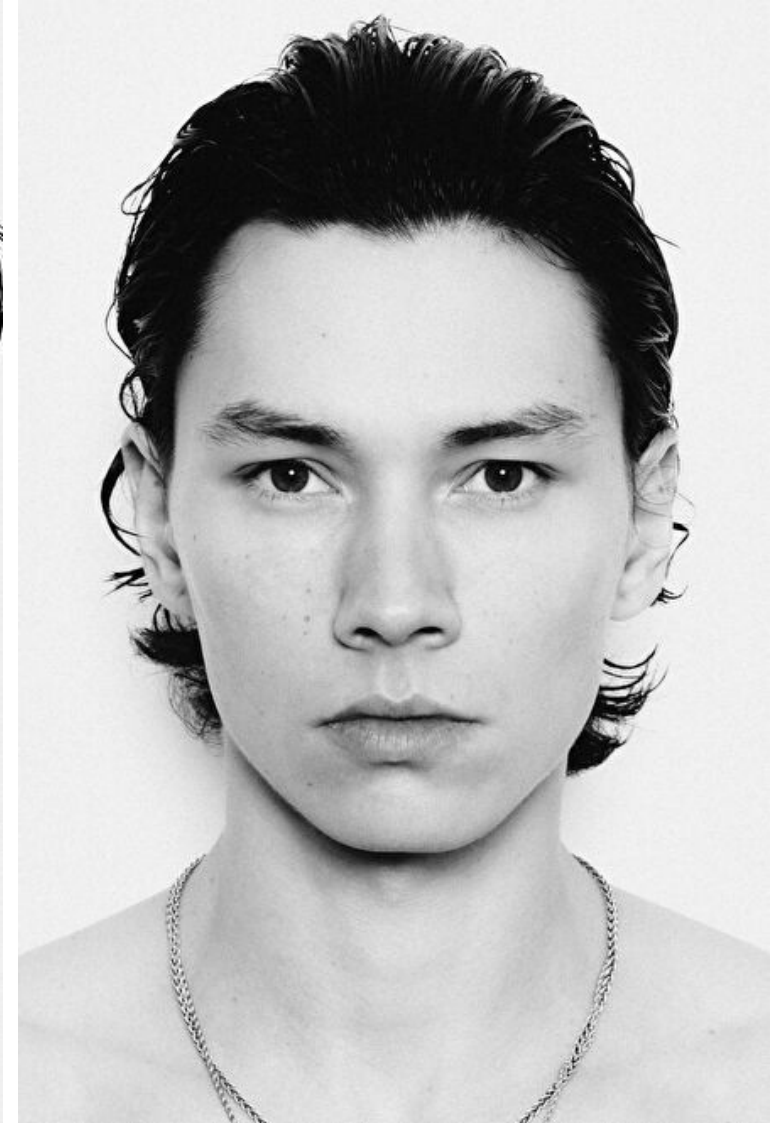

EDUARDS KRAULE

Height 189cm / 6' 2.5"

Chest 93cm / 36.5"

Waist 73cm / 28.5"

Hips 90cm / 35.5"

Shoes EU/US/UK 44 / 11 / 9.5

Eyes Brown

Hair Black

Suit size 48cm / 38"

Location London