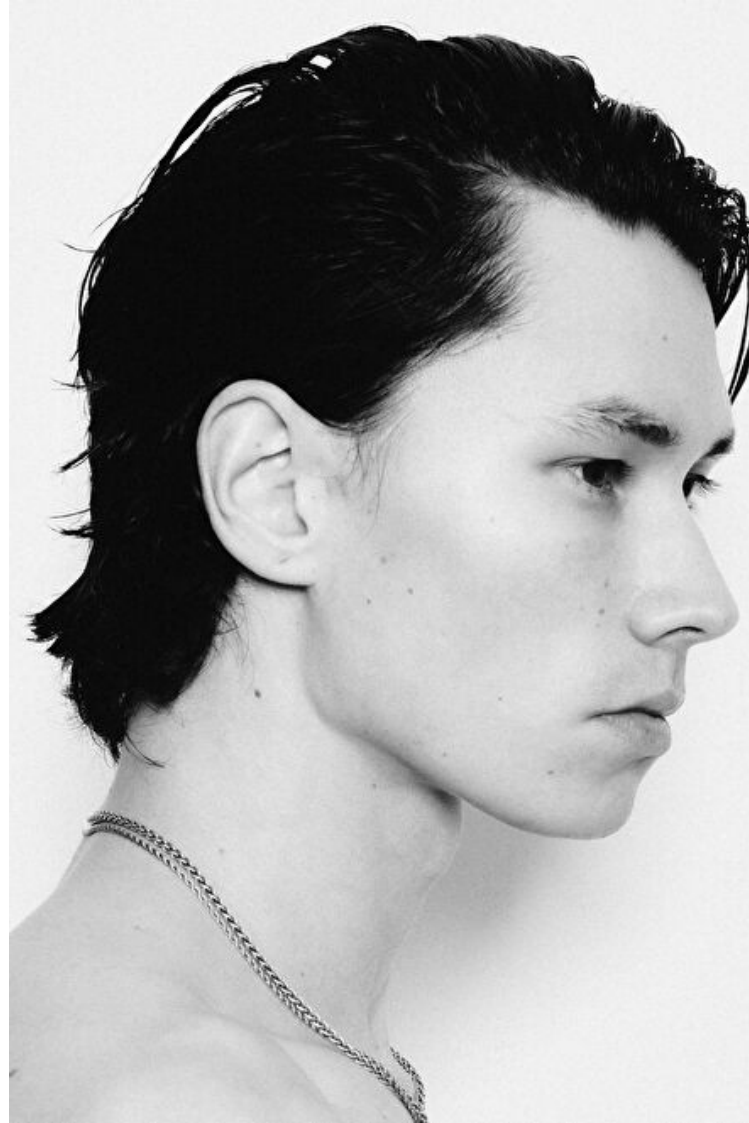

EDUARDS KRAULE

Height 189cm / 6' 2.5"

Chest 93cm / 36.5"

Waist 73cm / 28.5"

Hips 90cm / 35.5"

Shoes EU/US/UK 44 / 11 / 9.5

Eyes Brown

Hair Black

Suit size 48cm / 38"

Location London