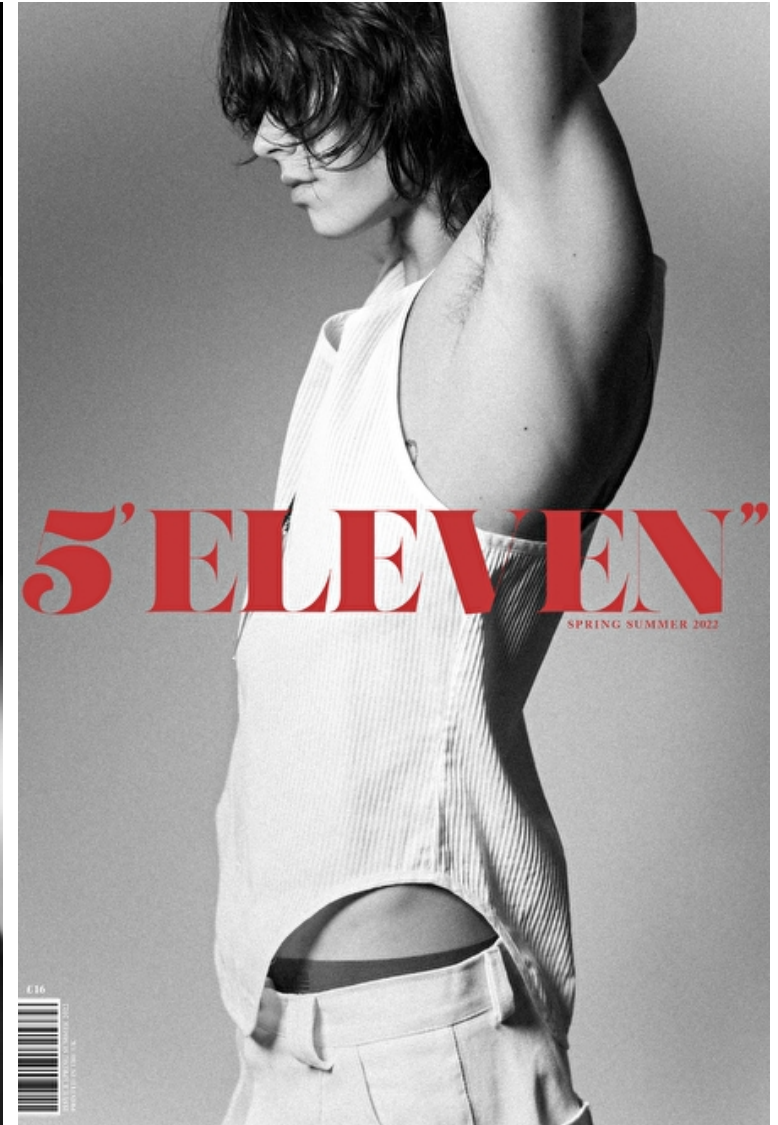

Select

MODEL MANAGEMENT

182 Rue de Rivoli, Paris, 75001, Ile-de-France, France

Phone: +33 (0) 1 40 20 15 15 Email: info.paris@selectmodel.com Website: <https://selectmodel.com/>

EDUARDS KRAULE

Height 189cm / 6' 2.5"

Chest 93cm / 36.5"

Waist 73cm / 28.5"

Hips 90cm / 35.5"

Shoes EU/US/UK 44 / 11 / 9.5

Eyes Brown

Hair Black

Suit size 48cm / 38"

Location London