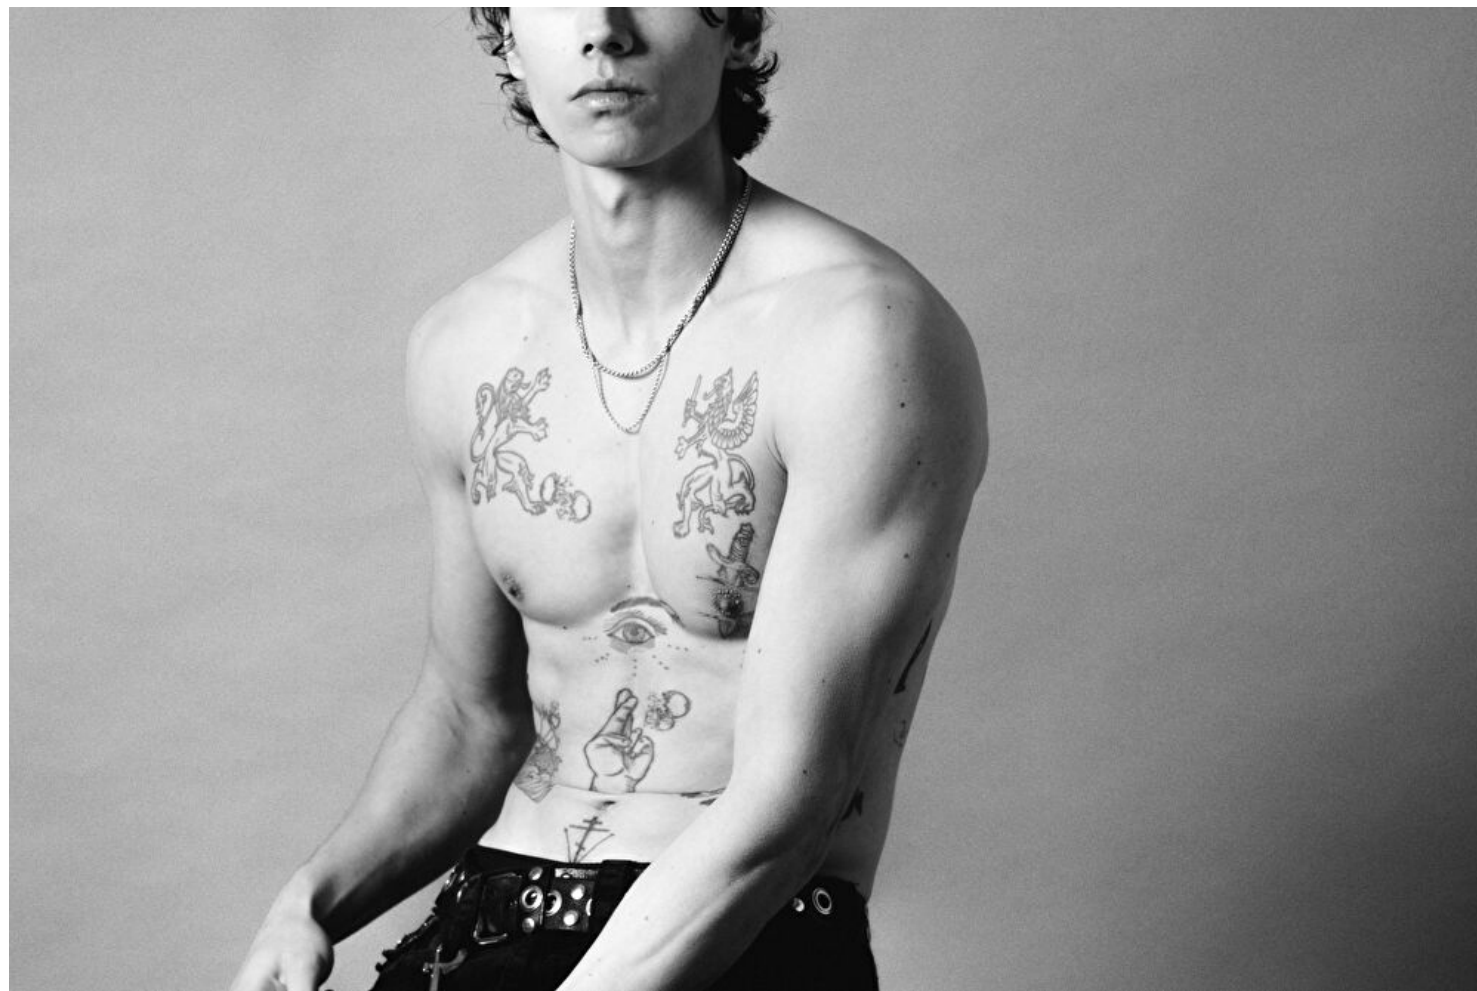

Select

MODEL MANAGEMENT

182 Rue de Rivoli, Paris, 75001, Ile-de-France, France

Phone: +33 (0) 1 40 20 15 15 Email: info.paris@selectmodel.com Website: <https://selectmodel.com/>

EDUARDS KRAULE

Height 189cm / 6' 2.5"

Chest 93cm / 36.5"

Waist 73cm / 28.5"

Hips 90cm / 35.5"

Shoes EU/US/UK 44 / 11 / 9.5

Eyes Brown

Hair Black

Suit size 48cm / 38"

Location London