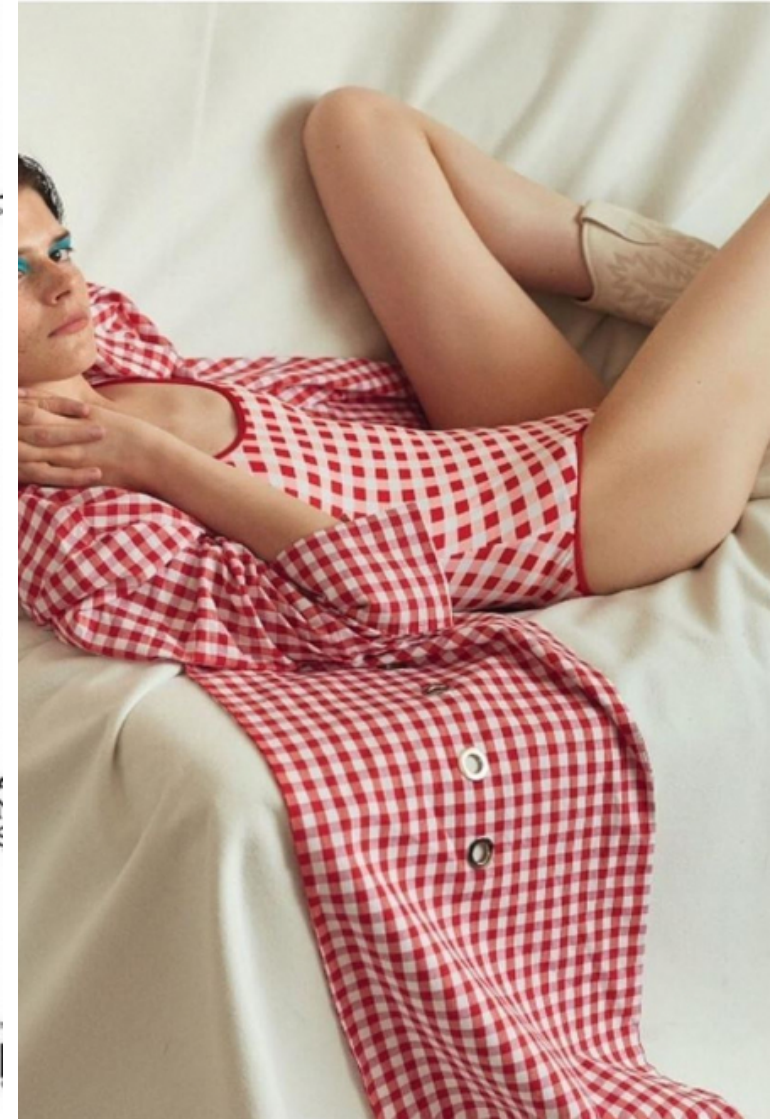

Bust/Chest 78cm / 30.5"

Waist 58cm / 23"

Hips 88cm / 34.5"

Shoes EU/US/UK 39 / 8 / 6

Hair Dark brown

Eyes Brown

Select

MODEL MANAGEMENT