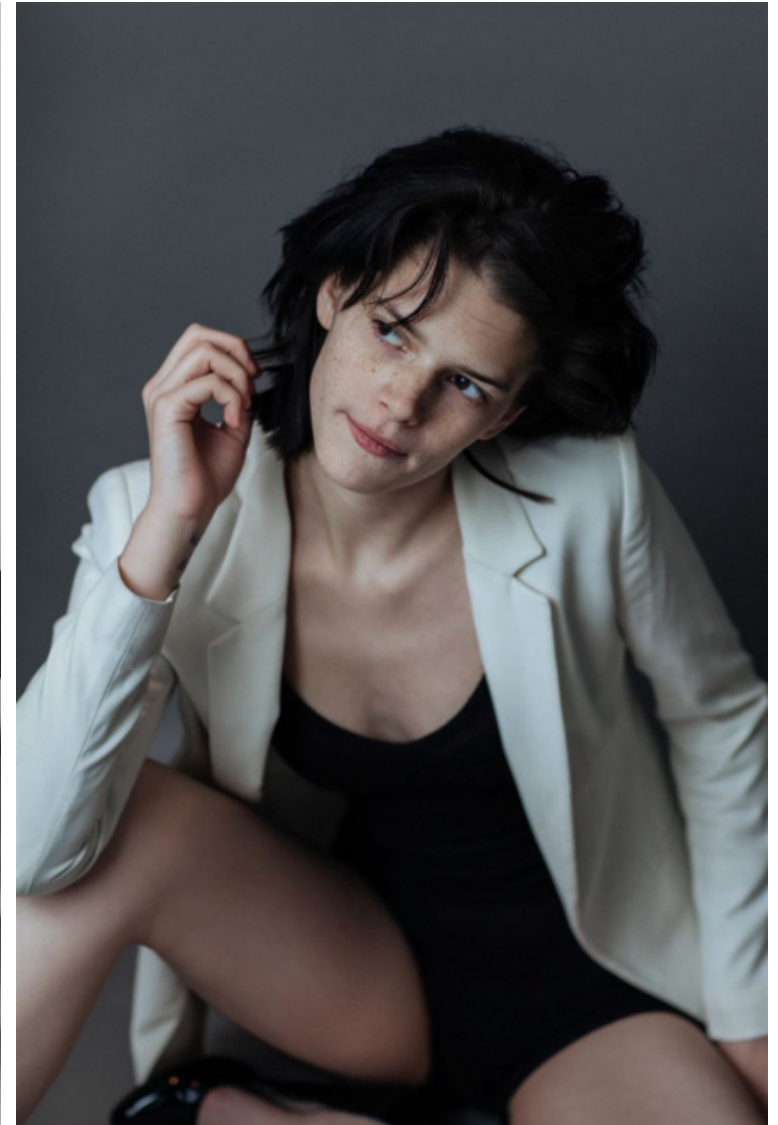

Select

MODEL MANAGEMENT

182 Rue de Rivoli, Paris, 75001, Ile-de-France, France

Phone: +33 (0) 1 40 20 15 15 Email: info.paris@selectmodel.com Website: <https://selectmodel.com/>

Eirill Delonge

Height 178cm / 5' 10.0"

Bust/Chest 78cm / 30.5"

Waist 58cm / 23"

Hips 88cm / 34.5"

Shoes EU/US/UK 39 / 8 / 6

Hair Dark brown

Eyes Brown