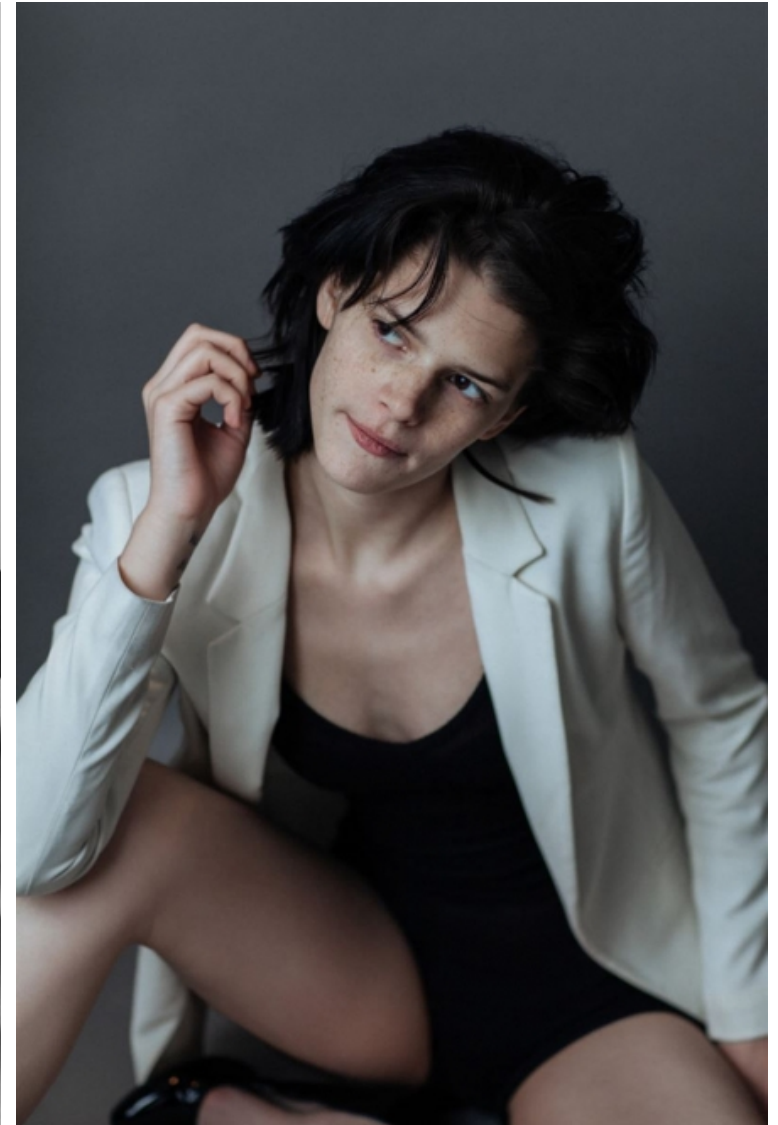

Bust/Chest 78cm / 30.5"

Waist 58cm / 23"

Hips 88cm / 34.5"

Shoes EU/US/UK 39 / 8 / 6

Hair Dark brown

Eyes Brown

Select

MODEL MANAGEMENT

Waist 58cm / 23"

Hips 88cm / 34.5"

Shoes EU/US/UK 39 / 8 / 6

Hair Dark brown

Eyes Brown

Select

MODEL MANAGEMENT

182 Rue de Rivoli, Paris, 75001, Ile-de-France, France

Height 178cm / 5' 10.0"

Bust/Chest 78cm / 30.5"

Waist 58cm / 23"

Hips 88cm / 34.5"

Shoes EU/US/UK 39 / 8 / 6

Hair Dark brown

Eyes Brown

Select