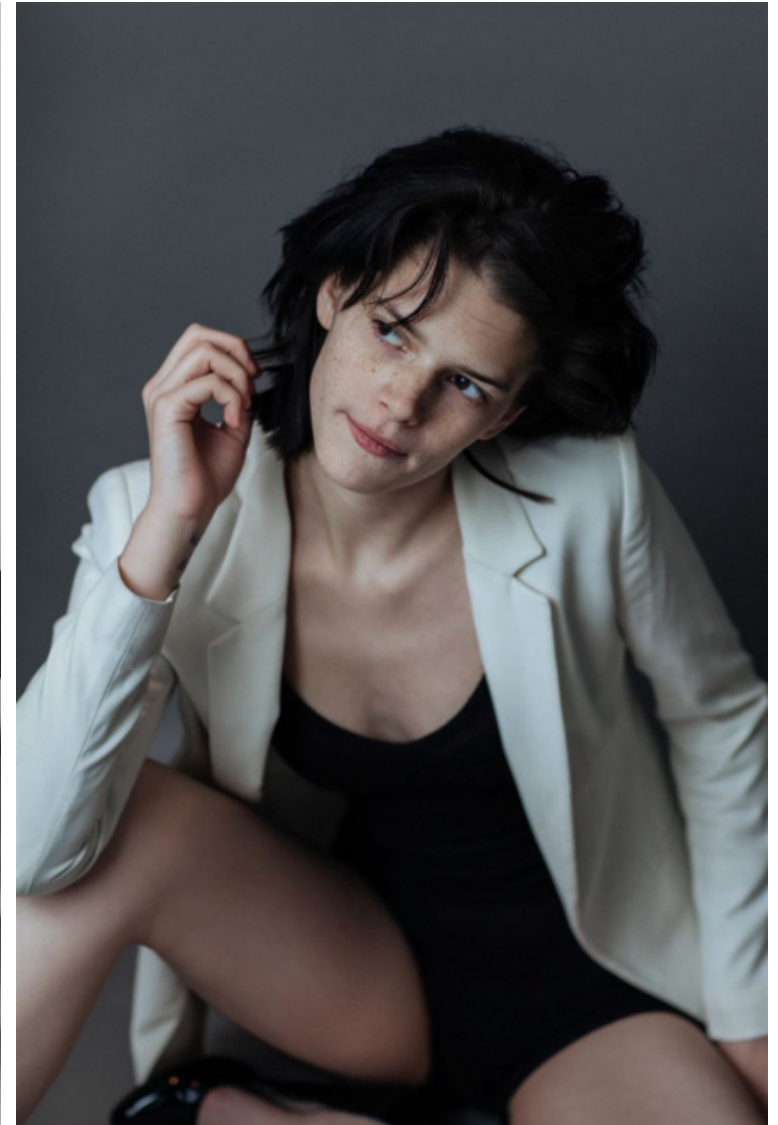

Waist 58cm / 23"

Hips 88cm / 34.5"

Shoes EU/US/UK 39 / 8 / 6

Hair Dark brown

Eyes Brown

Select

MODEL MANAGEMENT

182 Rue de Rivoli, Paris, 75001, Ile-de-France, France

Height 178cm / 5' 10.0"

Bust/Chest 78cm / 30.5"

Waist 58cm / 23"

Hips 88cm / 34.5"

Shoes EU/US/UK 39 / 8 / 6

Hair Dark brown

Eyes Brown

Select