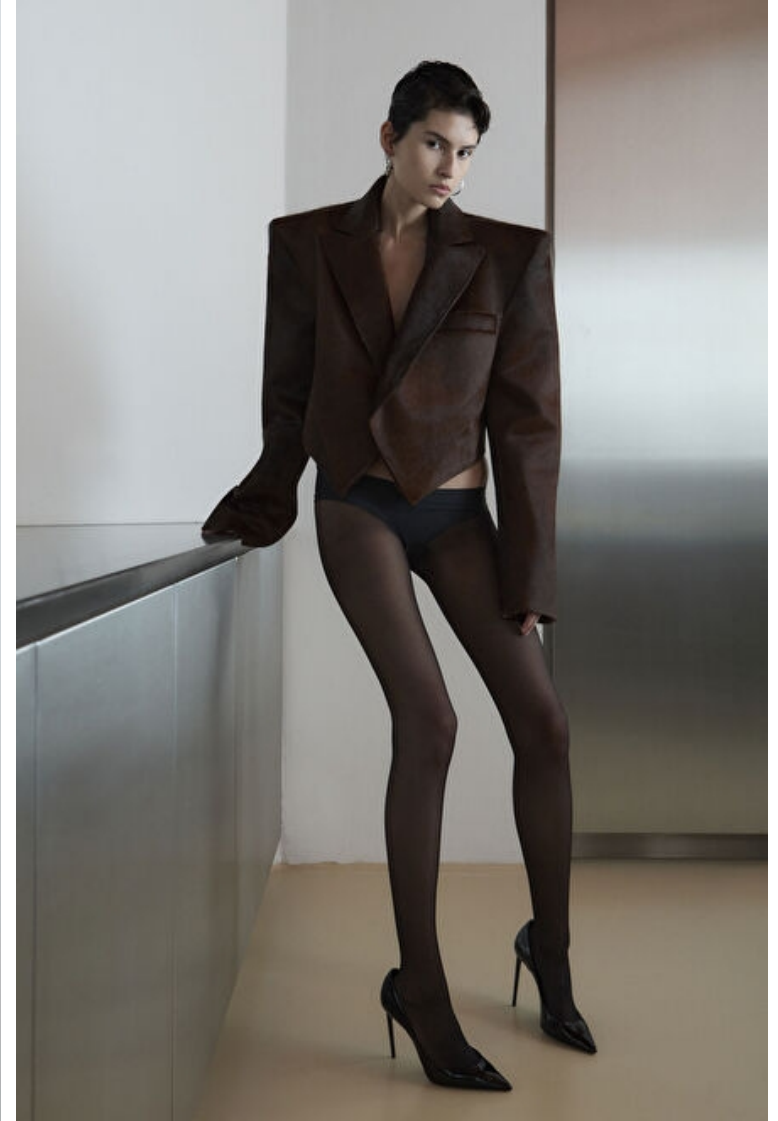

Bust 80cm / 31.5"

Waist 62cm / 24.5"

Hips 90cm / 35.5"

Shoes EU/US/UK 40.5 / 9.5 / 7

Eyes Brown

Hair Brown

Select

MODEL MANAGEMENT