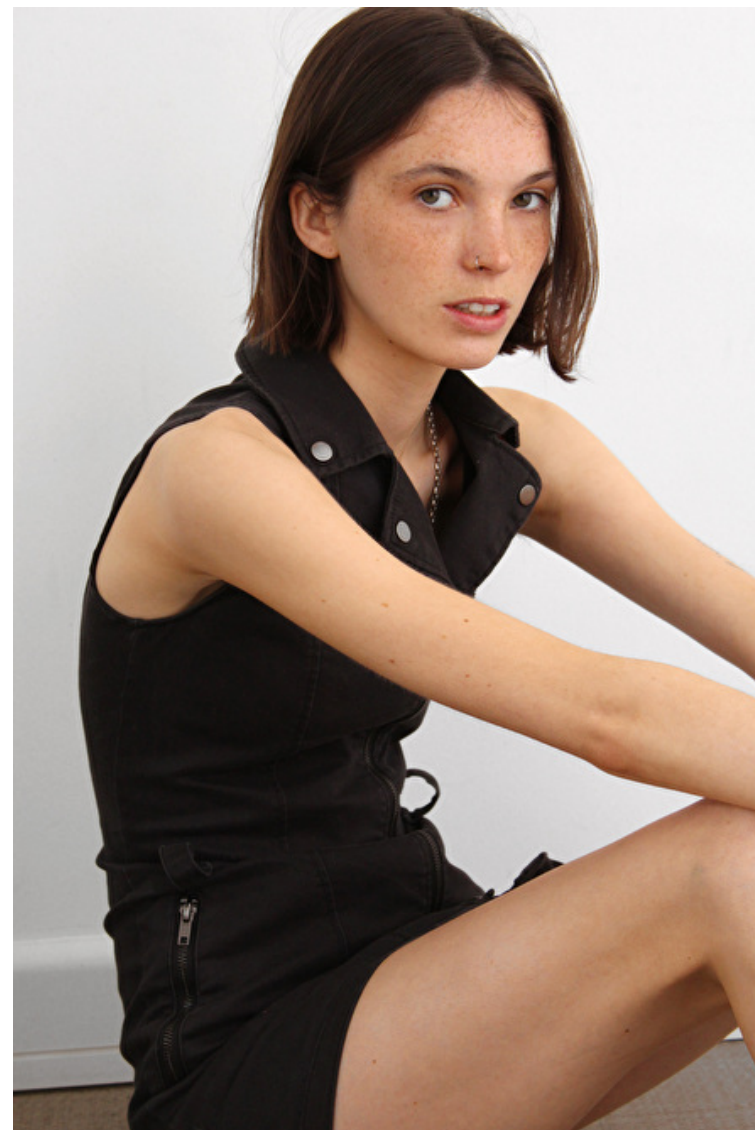

EL Matthews

Height 176cm / 5' 9.5"

Bust 78cm / 30.5"

Waist 56cm / 22"

Hips 84cm / 33"

Shoes EU/US/UK 38 / 7.5 / 5

Eyes Green brown

Hair Dark brown