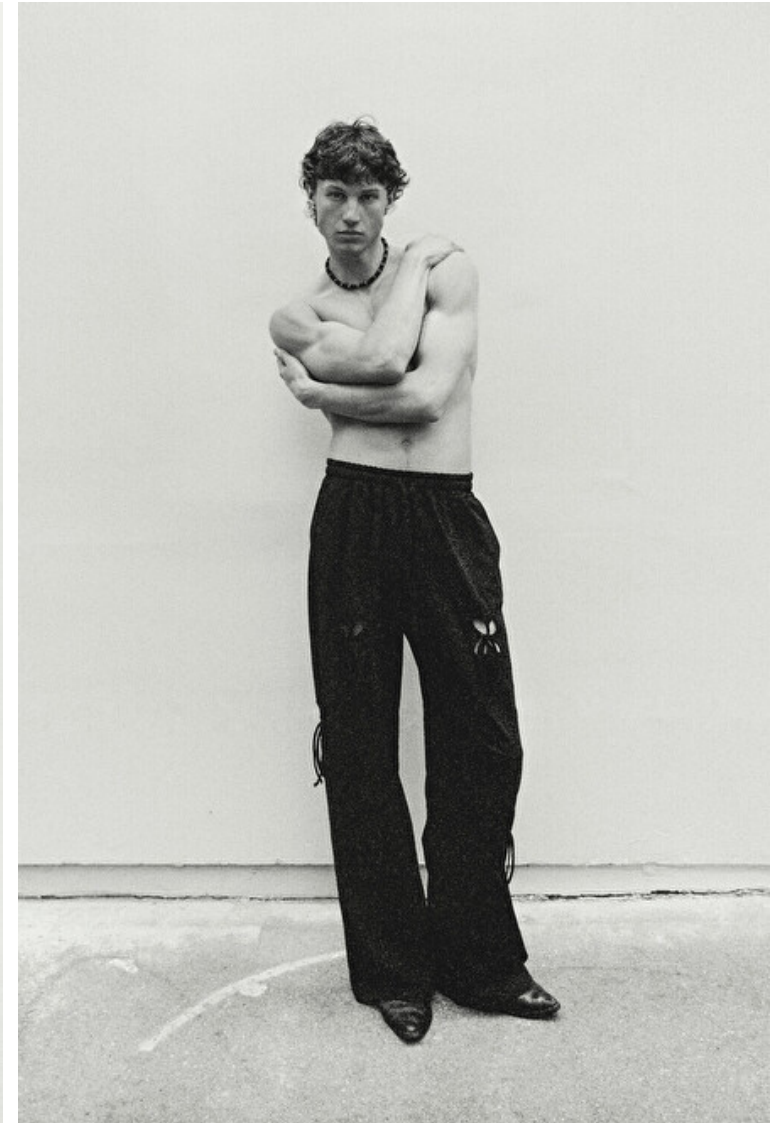

Chest 96cm / 38"

Waist 75cm / 29.5"

Hips 89cm / 35"

Shoes EU/US/UK 43 / 10.5 / 9

Eyes Green

Hair Light brown

Suit size 48cm / 38"

Select