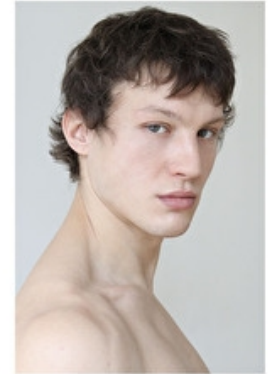

Select

MODEL MANAGEMENT

ELIOTT TIPP

HEIGHT 187CM BUST 96CM WAIST 75CM HIPS 89CM EYES GREEN HAIR BROWN

182 RUE DE RIVOLI 75001, PARIS
TEL : +33 (0) 1 40 20 15 15