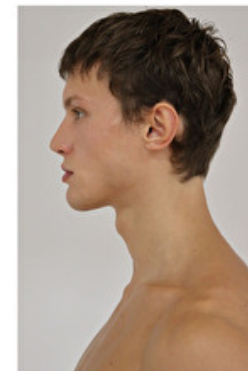

Waist 75cm / 29.5"

Hips 89cm / 35"

Shoes EU/US/UK 43 / 10.5 / 9

Eyes Green

Hair Light brown

Suit size 48cm / 38"

Select

MODEL MANAGEMENT

ELIOTT TIPP

HEIGHT 186CM BUST 96CM WAIST 75CM HIPS 89CM EYES GREEN HAIR BROWN

182 RUE DE RIVOLI, 75001, PARIS
TEL: + 33 (0) 1 40 20 15 15