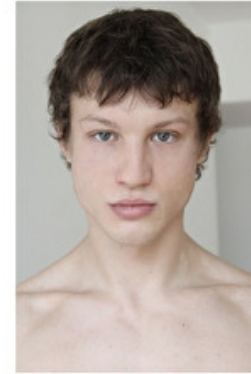

Select

MODEL MANAGEMENT

ELIOTT TIPP

HEIGHT 187CM BUST 96CM WAIST 75CM HIPS 89CM EYES GREEN HAIR BROWN

182 RUE DE RIVOLI 75001, PARIS
TEL : +33 (0) 1 40 20 15 15