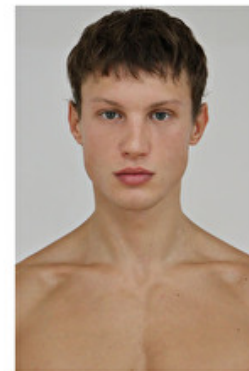

Waist 75cm / 29.5"

Hips 89cm / 35"

Shoes EU/US/UK 43 / 10.5 / 9

Eyes Green

Hair Light brown

Suit size 48cm / 38"

Select

MODEL MANAGEMENT

ELIOTT TIPP

HEIGHT 186CM BUST 96CM WAIST 75CM HIPS 89CM EYES GREEN HAIR BROWN

182 RUE DE RIVOLI, 75001, PARIS
TEL: + 33 (0) 1 40 20 15 15