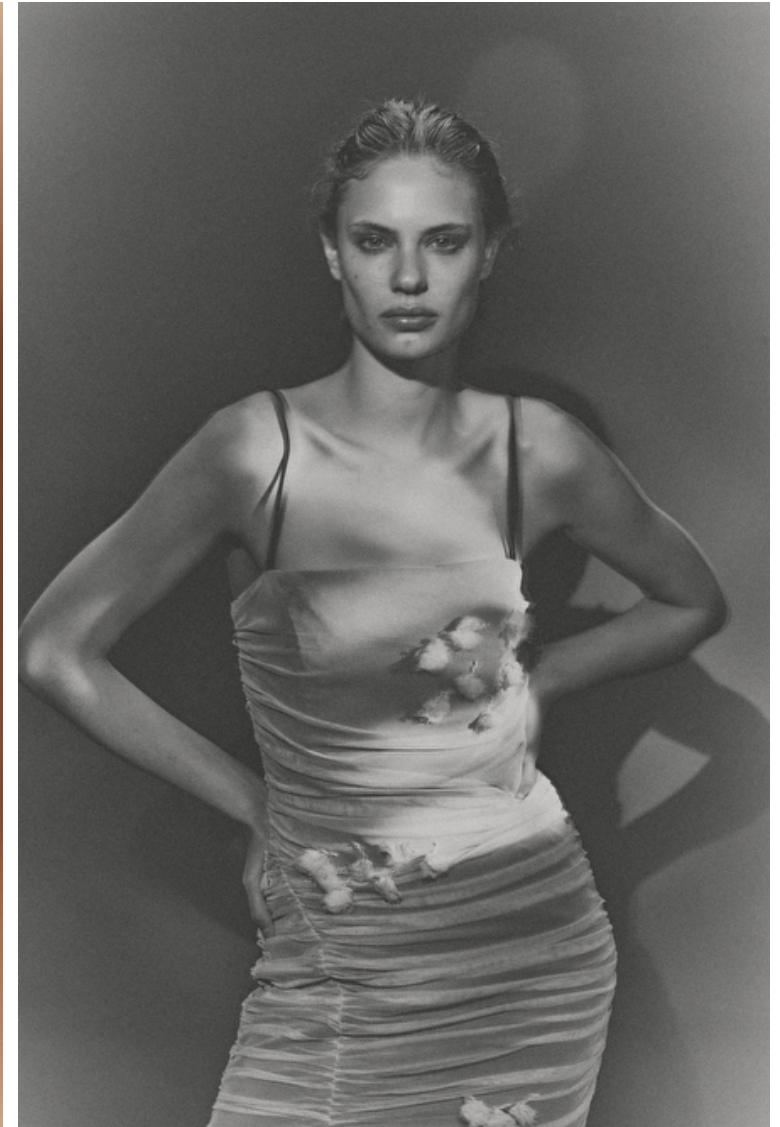

Height 179cm / 5' 10.5"

Size EU/US 34 / 4

Bust 82cm / 32.5"

Waist 61cm / 24"

Hips 91cm / 36"

Shoes EU/US/UK 39 / 8 / 6

Eyes Blue

Hair Brown