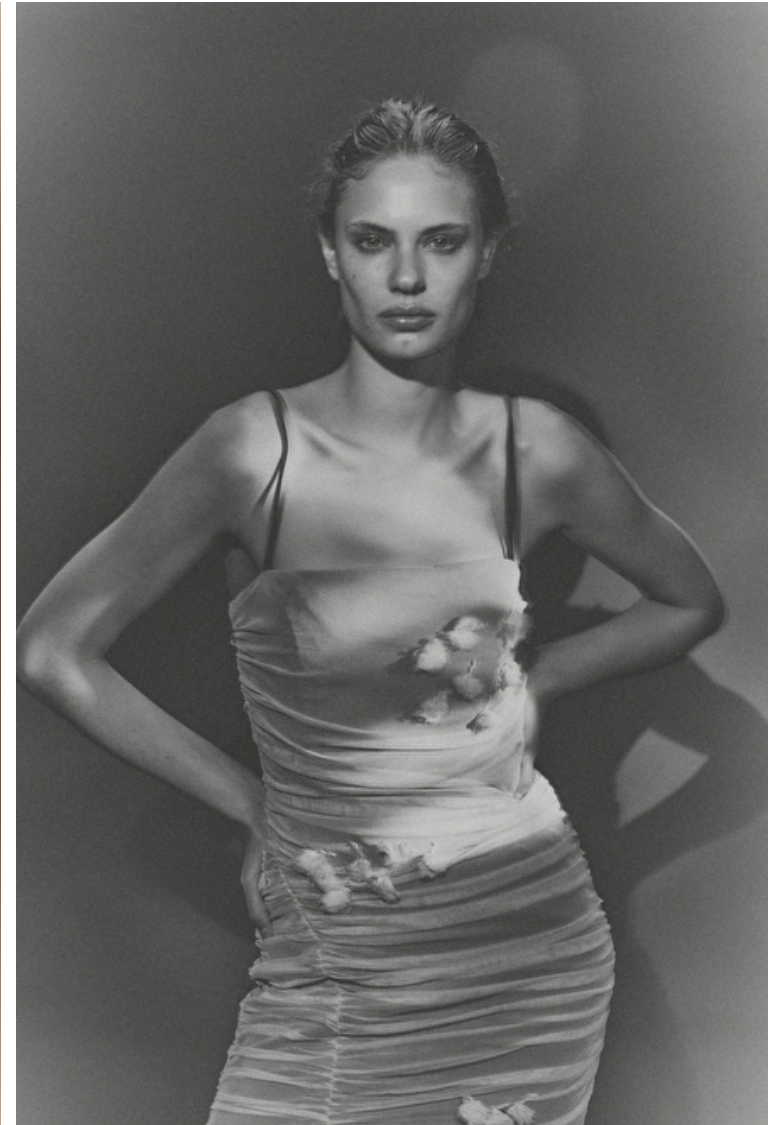

Height 179cm / 5' 10.5"

Size EU/US 34 / 4

Bust 82cm / 32.5"

Waist 62cm / 24.5"

Hips 90cm / 35.5"

Shoes EU/US/UK 39 / 8 / 6

Eyes Blue

Hair Brown