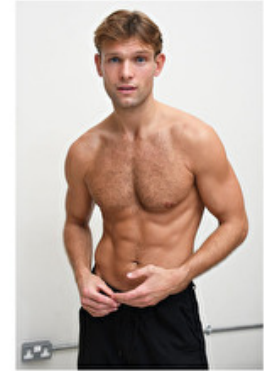

Height 188cm / 6' 2.0"

Chest 97cm / 38"

Waist 81cm / 32"

Hips 91cm / 36"

Shoes EU/US/UK 43.5 / 10.5 / 9

Eyes Blue

Hair Blond

Suit size 48cm / 38"

Select

MODEL MANAGEMENT

ELLIOTT REEDER

HEIGHT 188CM BUST 97CM WAIST 81CM HIPS 91CM EYES BLUE HAIR BLOND

182 RUE DE RIVOLI, 75001, PARIS
TEL: + 33 (0) 1 40 20 15 15