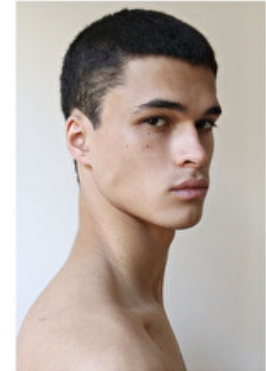

Select

MODEL MANAGEMENT

EMILIO DE DUVE

HEIGHT 187CM BUST 89CM WAIST 70CM HIPS 89CM EYES BROWN HAIR BLACK

182 RUE DE RIVOLI 75001, PARIS
TEL : +33 (0) 1 40 20 15 15