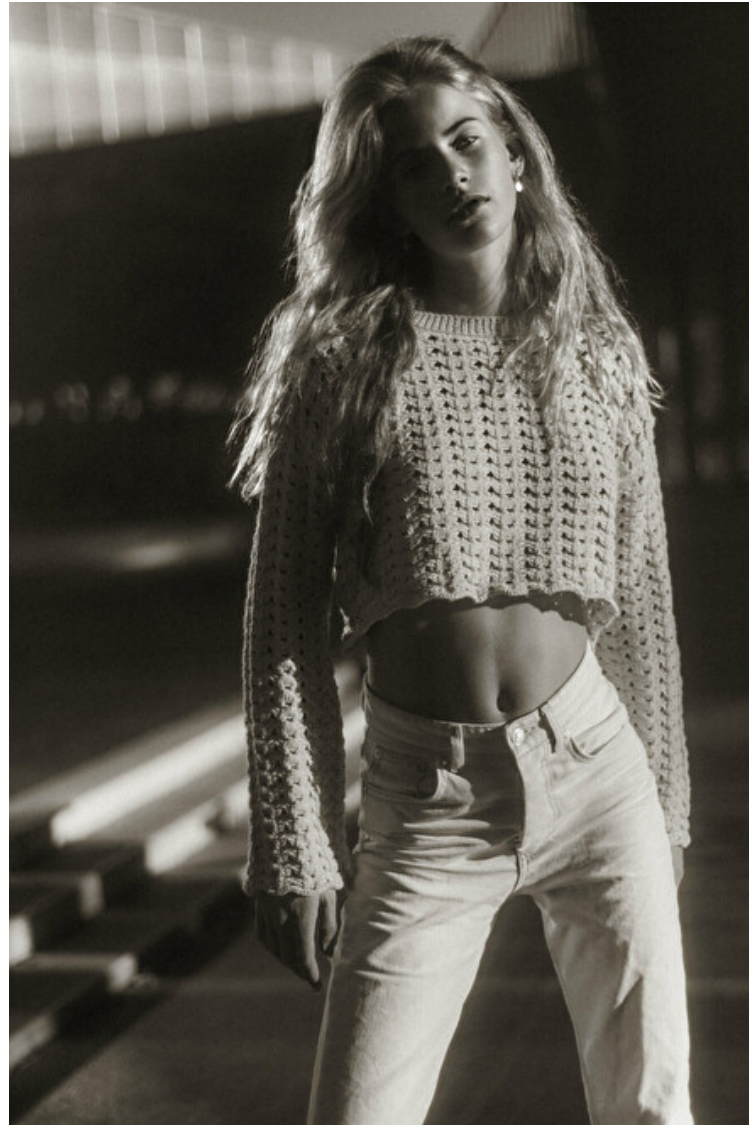

Select

MODEL MANAGEMENT

182 Rue de Rivoli, Paris, 75001, Ile-de-France, France

Phone: +33 (0) 1 40 20 15 15 Email: info.paris@selectmodel.com Website: <https://selectmodel.com/>

Emma van Lommel

Height 177cm / 5' 9.5"

Bust 83cm / 32.5"

Waist 61cm / 24"

Hips 88cm / 34.5"

Shoes EU/US/UK 38 / 7.5 / 5

Eyes Blue green

Hair Blond