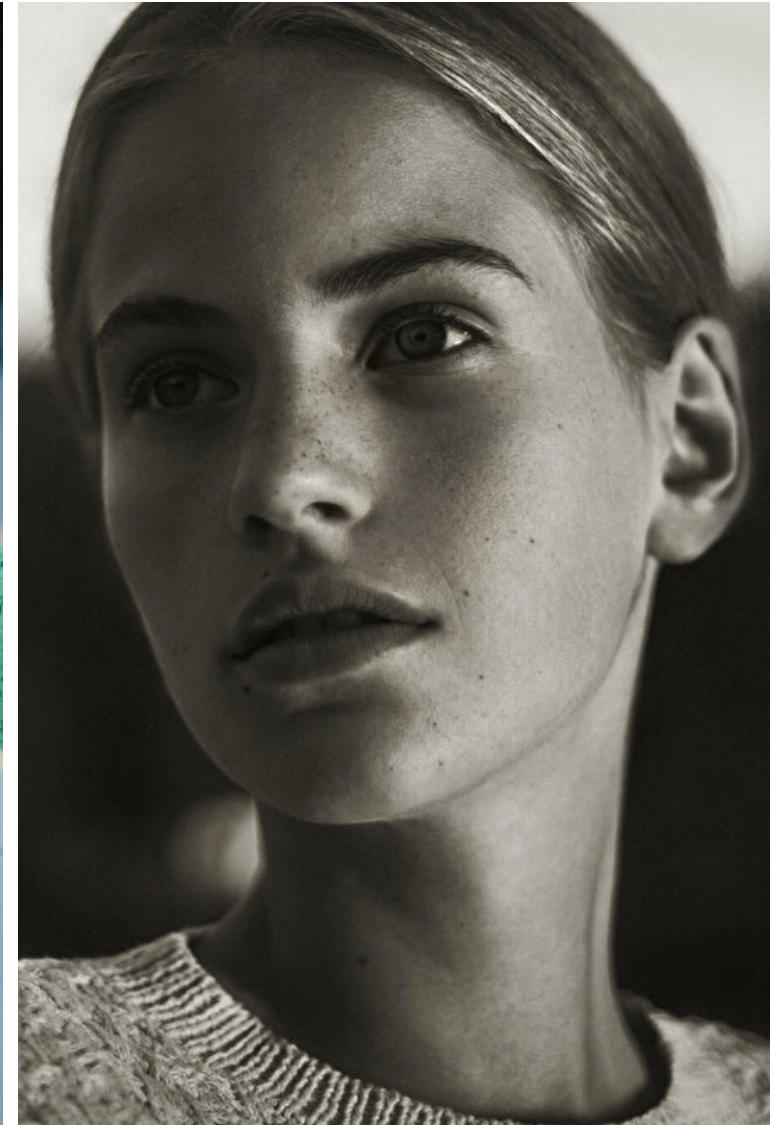

Select

MODEL MANAGEMENT

182 Rue de Rivoli, Paris, 75001, Ile-de-France, France

Phone: +33 (0) 1 40 20 15 15 Email: info.paris@selectmodel.com Website: <https://selectmodel.com/>

Emma van Lommel

Height 177cm / 5' 9.5"

Bust 83cm / 32.5"

Waist 61cm / 24"

Hips 88cm / 34.5"

Shoes EU/US/UK 38 / 7.5 / 5

Eyes Blue green

Hair Blond