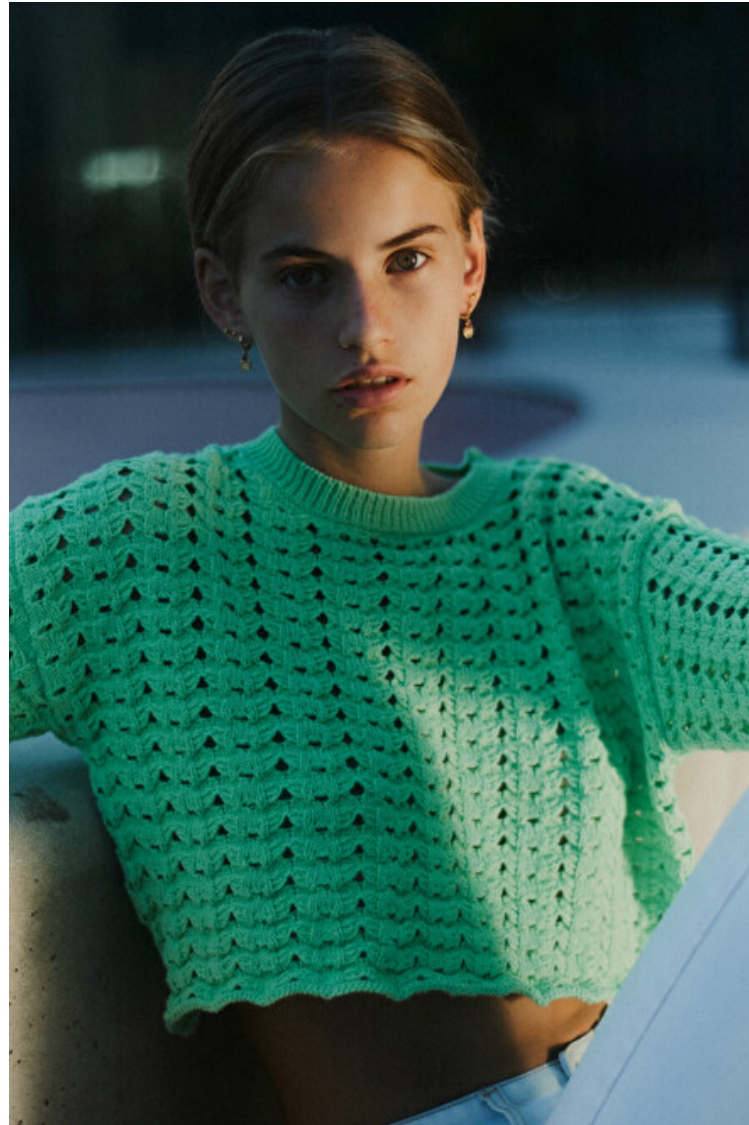

Select

MODEL MANAGEMENT

182 Rue de Rivoli, Paris, 75001, Ile-de-France, France

Phone: +33 (0) 1 40 20 15 15 Email: info.paris@selectmodel.com Website: <https://selectmodel.com/>

Emma van Lommel

Height 177cm / 5' 9.5"

Bust 83cm / 32.5"

Waist 61cm / 24"

Hips 88cm / 34.5"

Shoes EU/US/UK 38 / 7.5 / 5

Eyes Blue green

Hair Blond