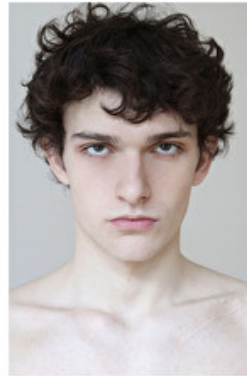

Select

MODEL MANAGEMENT

182 Rue de Rivoli, Paris, 75001, Ile-de-France, France

Phone: +33 (0) 1 40 20 15 15 Email: info.paris@selectmodel.com Website: <https://selectmodel.com/>

ENGLAND DIBRA

Select

MODEL MANAGEMENT

Height 190cm / 6' 3.0"

Chest 97cm / 38"

Waist 77cm / 30.5"

Hips 94cm / 37"

Shoes EU/US/UK 45 / 12 / 10.5

Eyes Green brown

Hair Brown

Suit size 48cm / 38"

Location Clermont-Ferrant

ENGLAND DIBRA

HEIGHT 190CM BUST 97CM WAIST 77CM HIPS 94CM EYES BROWN HAIR BROWN

182 RUE DE RIVOLI 75001, PARIS
TEL : +33 (0) 1 40 20 15 15