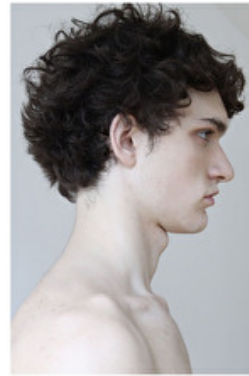

Select

MODEL MANAGEMENT

182 Rue de Rivoli, Paris, 75001, Ile-de-France, France

Phone: +33 (0) 1 40 20 15 15 Email: info.paris@selectmodel.com Website: <https://selectmodel.com/>

ENGLAND DIBRA

Select

MODEL MANAGEMENT

Height 190cm / 6' 3.0"

Chest 97cm / 38"

Waist 77cm / 30.5"

Hips 94cm / 37"

Shoes EU/US/UK 45 / 12 / 10.5

Eyes Green brown

Hair Brown

Suit size 48cm / 38"

Location Clermont-Ferrant

ENGLAND DIBRA

HEIGHT 190CM BUST 97CM WAIST 77CM HIPS 94CM EYES BROWN HAIR BROWN

182 RUE DE RIVOLI 75001, PARIS
TEL : +33 (0) 1 40 20 15 15