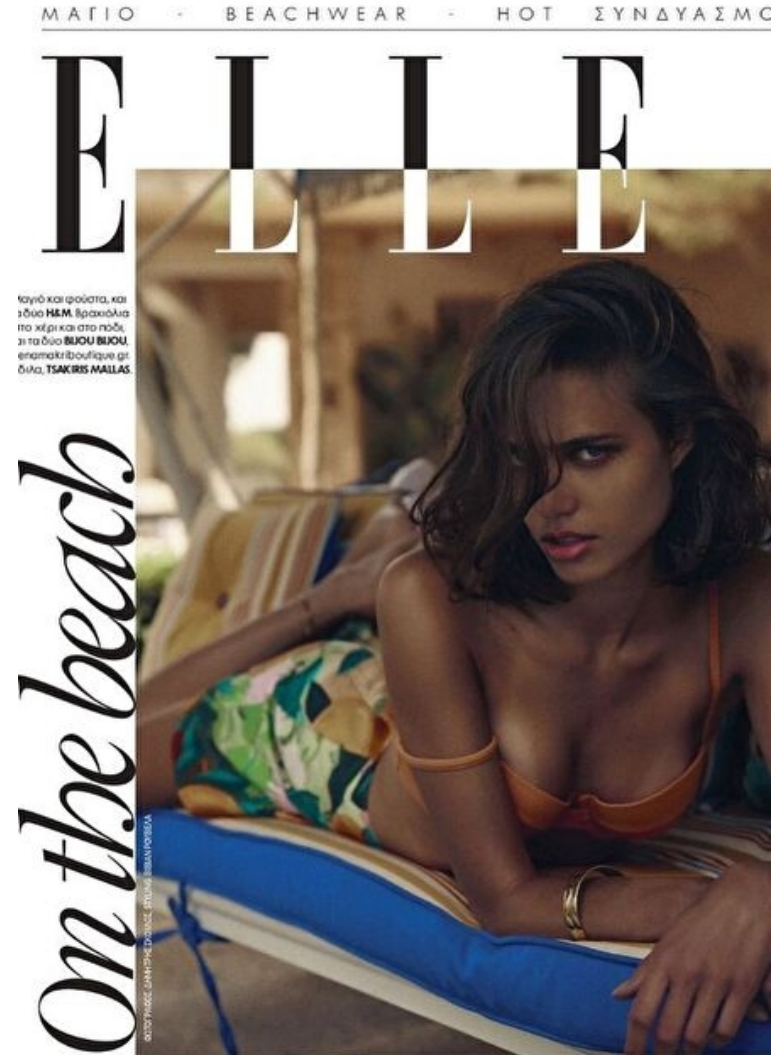

Erica Honing

Select

MODEL MANAGEMENT

182 Rue de Rivoli, Paris, 75001, Ile-de-France, France

Phone: +33 (0) 1 40 20 15 15 Email: info.paris@selectmodel.com Website: <https://selectmodel.com/>

Erica Honing

ABOVE—Gloves THE BARONESS Essoch CHANEL
OPPOSITE PAGE—Gloves THE BARONESS Essoch ANANYA
MODELS: Aubrie Williams NEW YORK MODELS Erica Honing THE INDUSTRY NY MAKEUP: Maha Shahzoda HAIR: Clota Leonard THE WALL GROUP