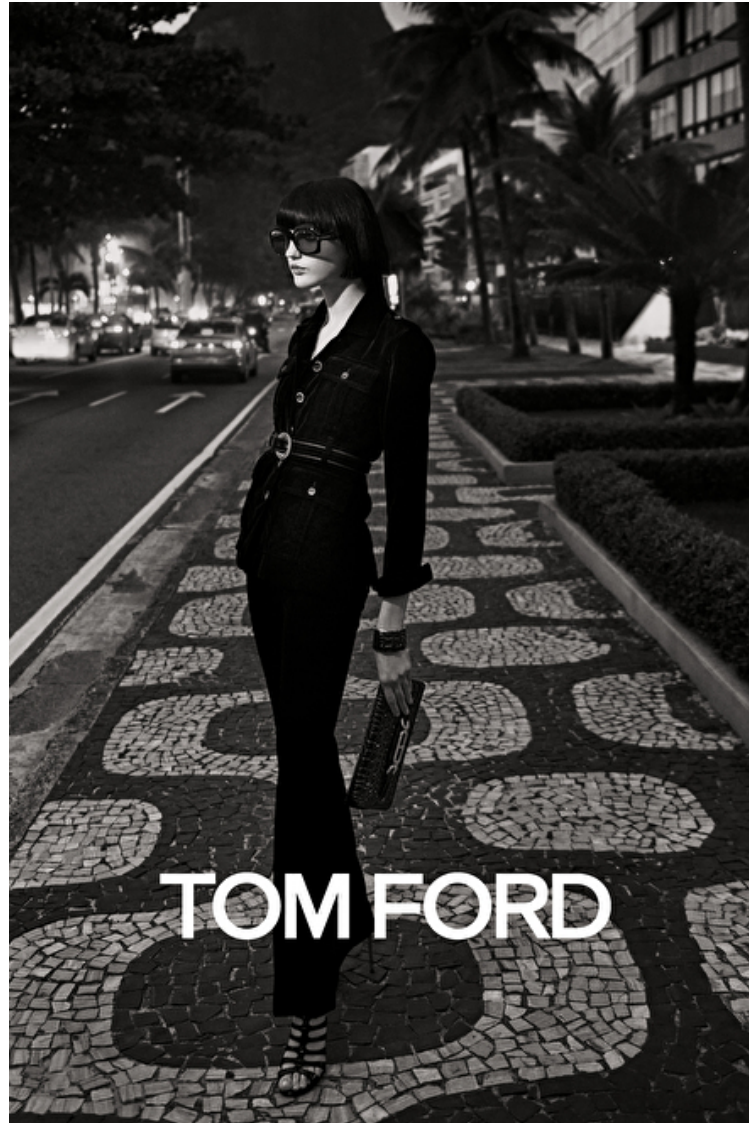

Select

MODEL MANAGEMENT

182 Rue de Rivoli, Paris, 75001, Ile-de-France, France

Phone: +33 (0) 1 40 20 15 15 Email: info.paris@selectmodel.com Website: <https://selectmodel.com/>

Eva Komuves

Height 178cm / 5' 10.0"

Bust 73cm / 28.5"

Waist 63cm / 25"

Hips 89cm / 35"

Shoes EU/US/UK 39 / 8 / 6

Eyes Blue

Hair Dark brown