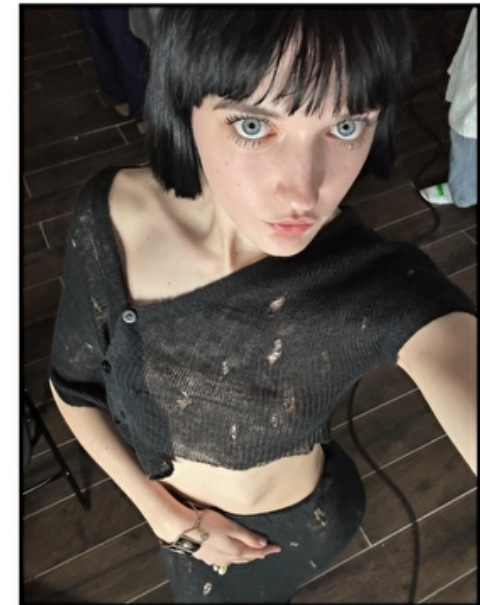

THE SELF-OBSSESSED BY EVA KOMUVES 2021