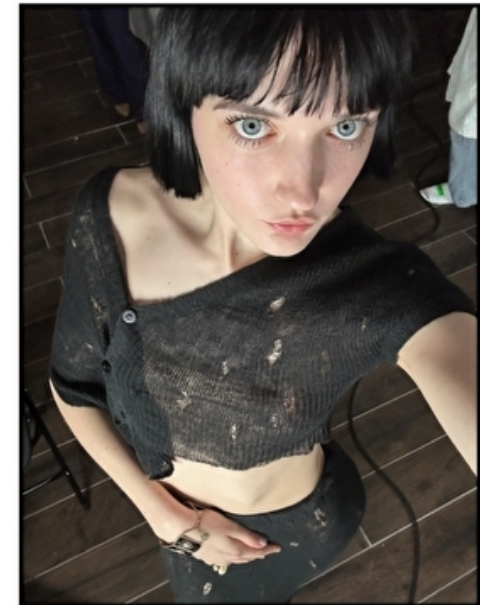

THE SELF-OBSSESSED BY EVA KOMUVES 2021