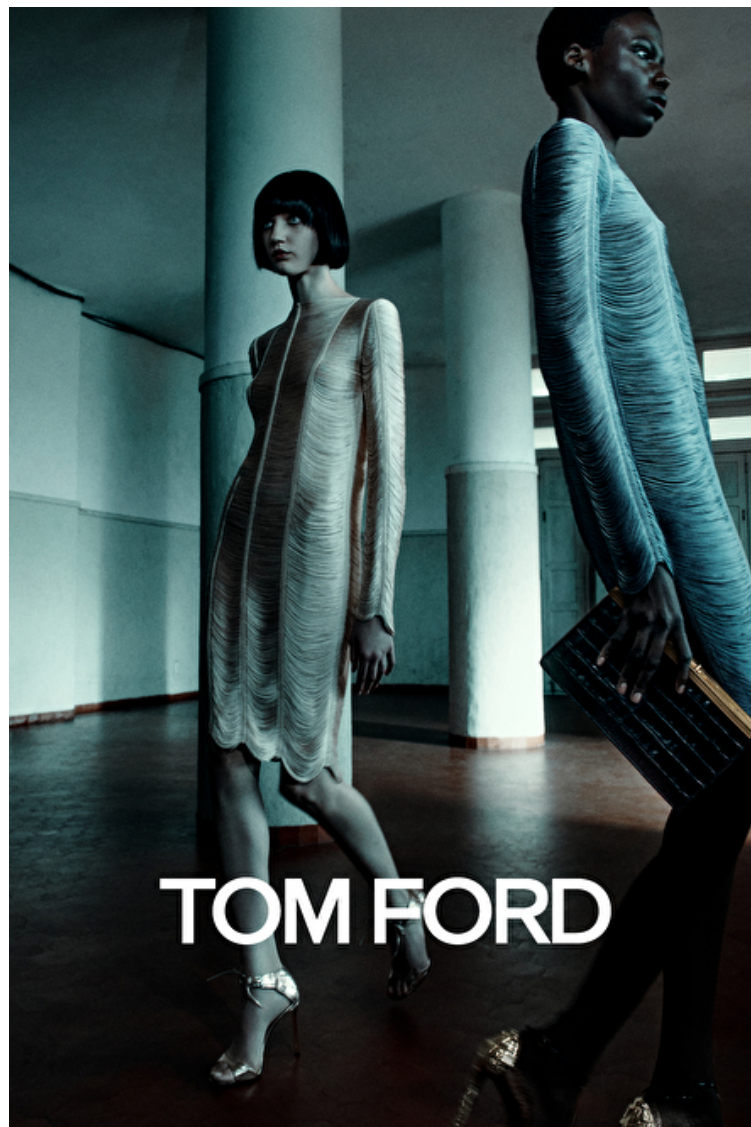

Waist 63cm / 25"

Hips 89cm / 35"

Shoes EU/US/UK 39 / 8 / 6

Eyes Blue

Hair Dark brown

Select

MODEL MANAGEMENT

182 Rue de Rivoli, Paris, 75001, Ile-de-France, France