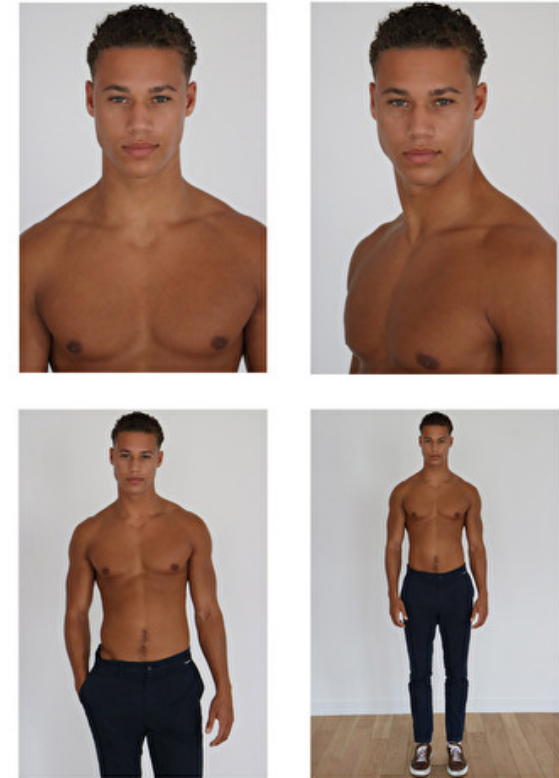

Select

MODEL MANAGEMENT

EVAN BJERKE

HEIGHT 190CM BUST 99CM WAIST 78CM HIPS 96CM EYES GREEN HAIR BROWN

182 RUE DE RIVOLI, 75001, PARIS
TEL: + 33 (0) 1 40 20 15 15