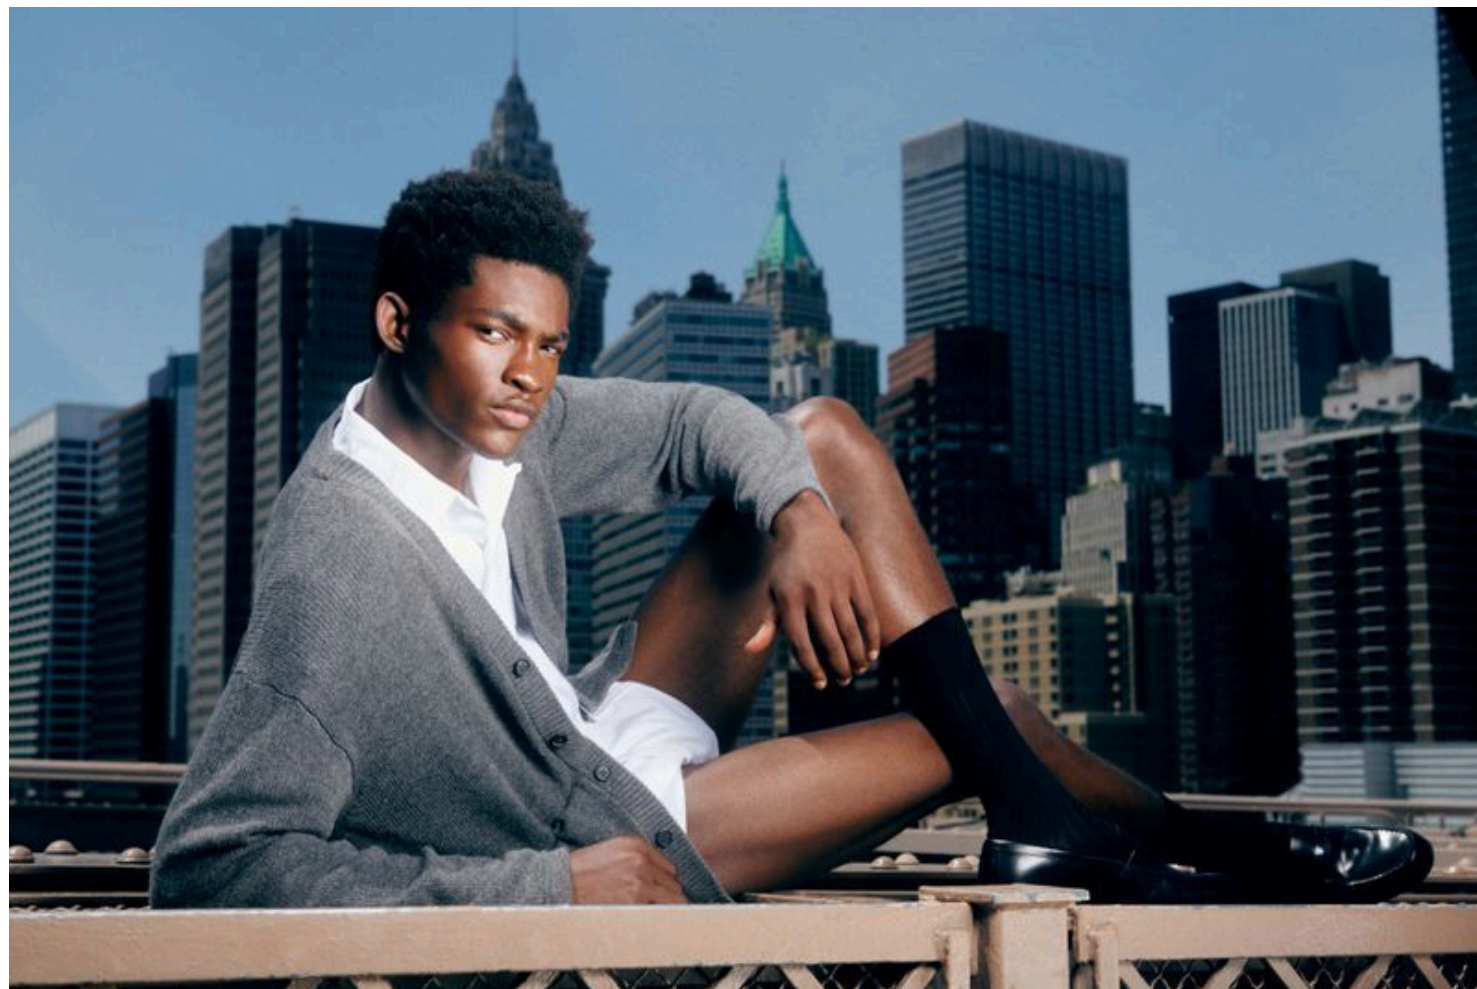

Select

MODEL MANAGEMENT

182 Rue de Rivoli, Paris, 75001, Ile-de-France, France

Phone: +33 (0) 1 40 20 15 15 Email: info.paris@selectmodel.com Website: <https://selectmodel.com/>

EVANS IKECHUKWU

Height 190cm / 6' 3.0"

Chest 86cm / 34"

Waist 70cm / 27.5"

Hips 86cm / 34"

Shoes EU/US/UK 44.5 / 11.5 /
10

Eyes Black

Hair Black

Inseam 88cm / 34.5"

Suit size 46cm / 36"