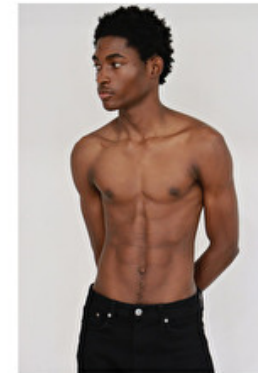

Select

MODEL MANAGEMENT

EVANS IKECHUKWU

HEIGHT 190CM BUST 86CM WAIST 70CM HIPS 86CM EYES BLACK HAIR BLACK

182 RUE DE RIVOLI, 75001, PARIS
TEL: + 33 (0) 1 40 20 15 15