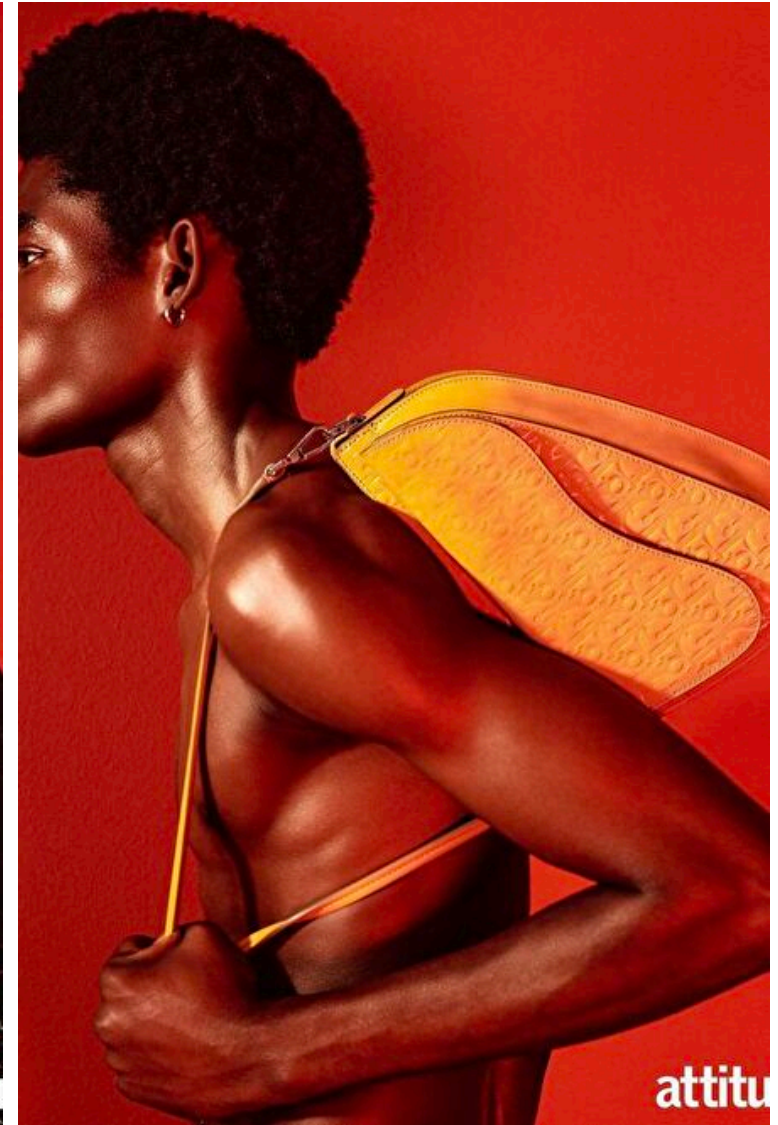

Select

MODEL MANAGEMENT

182 Rue de Rivoli, Paris, 75001, Ile-de-France, France

Phone: +33 (0) 1 40 20 15 15 Email: info.paris@selectmodel.com Website: <https://selectmodel.com/>

EVANS IKECHUKWU

Height 190cm / 6' 3.0"

Chest 86cm / 34"

Waist 70cm / 27.5"

Hips 86cm / 34"

Shoes EU/US/UK 44.5 / 11.5 /
10

Eyes Black

Hair Black

Inseam 88cm / 34.5"

Suit size 46cm / 36"