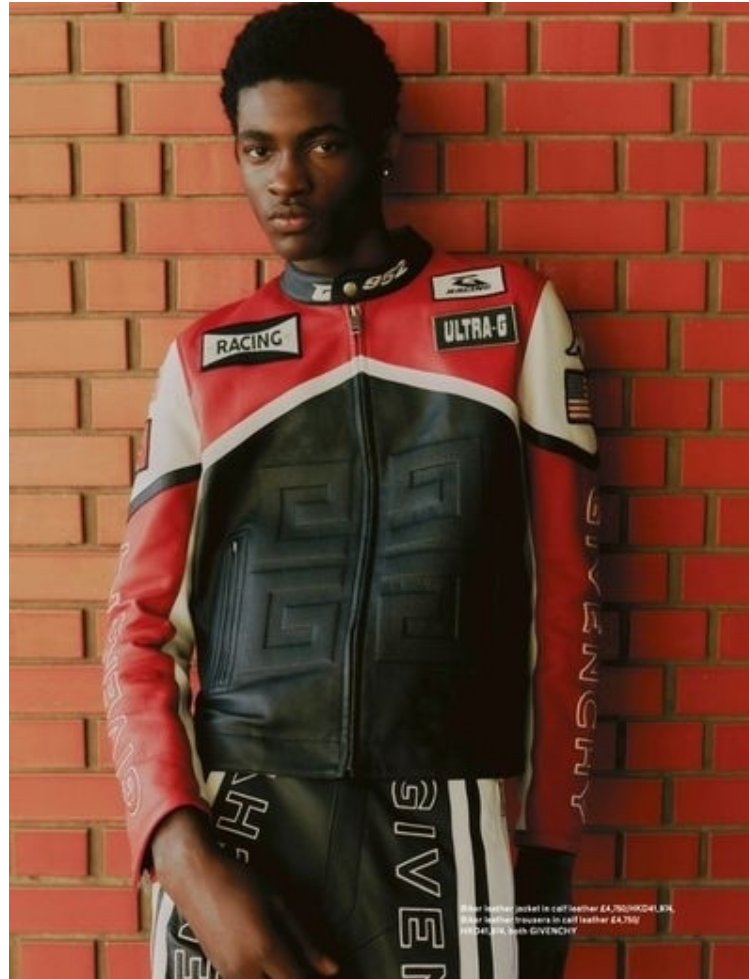

Select

MODEL MANAGEMENT

182 Rue de Rivoli, Paris, 75001, Ile-de-France, France

Phone: +33 (0) 1 40 20 15 15 Email: info.paris@selectmodel.com Website: <https://selectmodel.com/>

EVANS IKECHUKWU

Height 190cm / 6' 3.0"

Chest 86cm / 34"

Waist 70cm / 27.5"

Hips 86cm / 34"

Shoes EU/US/UK 44.5 / 11.5 /
10

Eyes Black

Hair Black

Inseam 88cm / 34.5"

Suit size 46cm / 36"