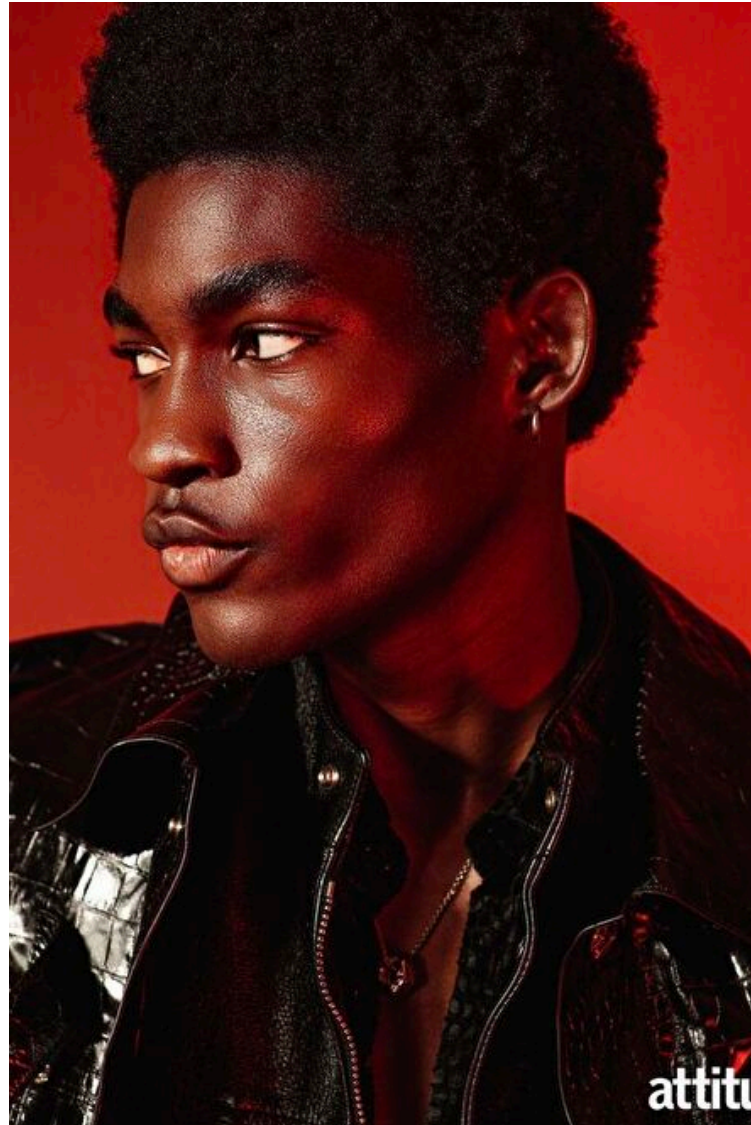

Select

MODEL MANAGEMENT

182 Rue de Rivoli, Paris, 75001, Ile-de-France, France

Phone: +33 (0) 1 40 20 15 15 Email: info.paris@selectmodel.com Website: <https://selectmodel.com/>

EVANS IKECHUKWU

Height 190cm / 6' 3.0"

Chest 86cm / 34"

Waist 70cm / 27.5"

Hips 86cm / 34"

Shoes EU/US/UK 44.5 / 11.5 /
10

Eyes Black

Hair Black

Inseam 88cm / 34.5"

Suit size 46cm / 36"