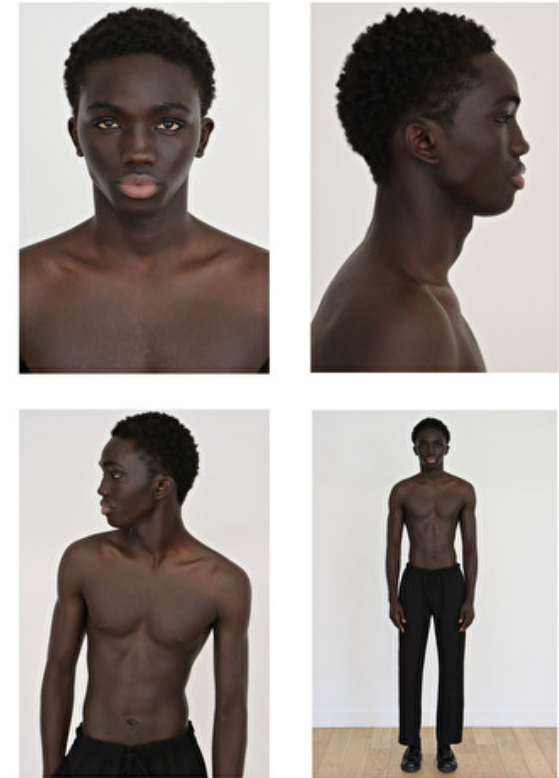

Select
MODEL MANAGEMENT