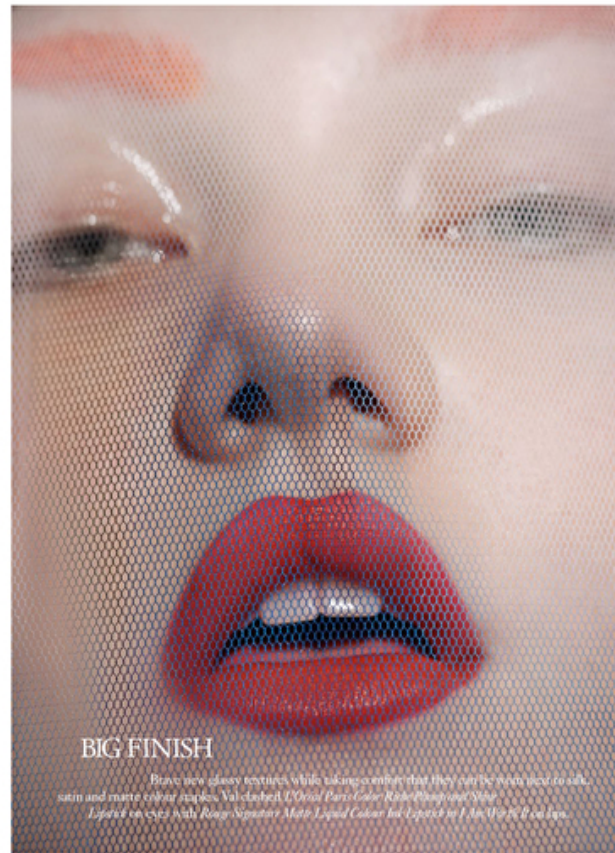

### COOL AS MUSTARD

Mustard yellow becomes the hottest colour on the make-up trickery plate, replacing last year's peach and apricot to open and wake up eyes. The lighter your eyes, the brighter the tone. Smudge over lids, as seen here using *L'Oréal Paris Le Liner Signature in 04* with *Paradise Mascara*.