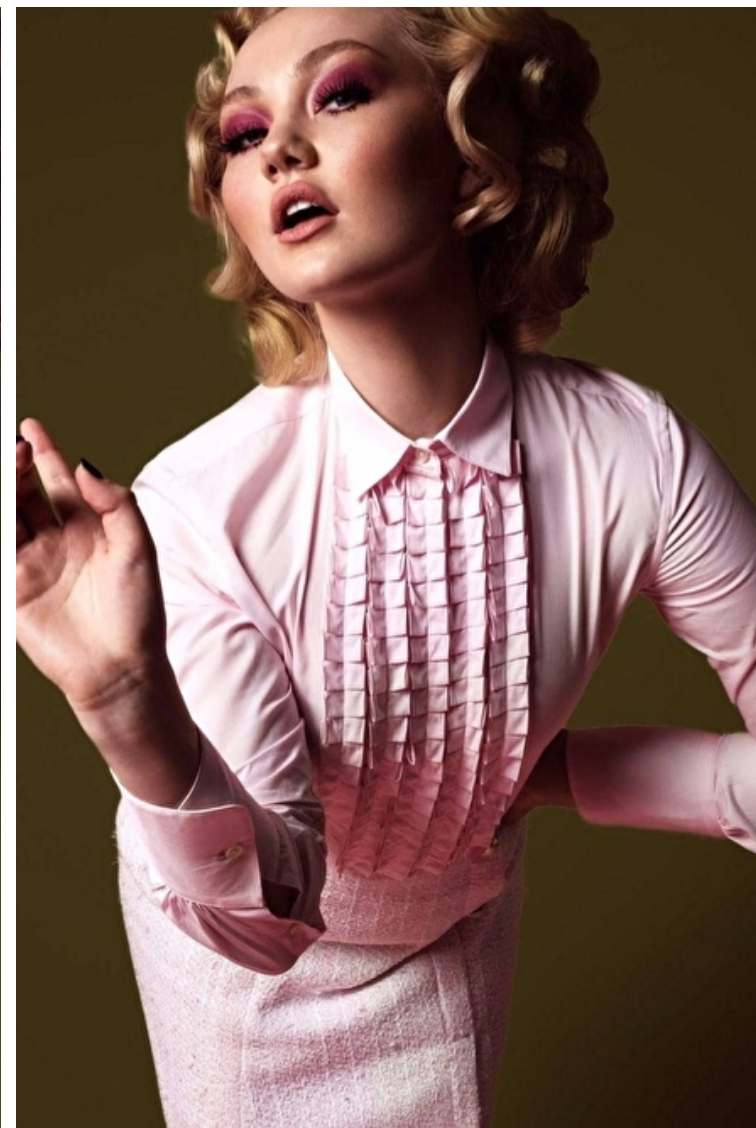

Select

MODEL MANAGEMENT

182 Rue de Rivoli, Paris, 75001, Ile-de-France, France

Phone: +33 (0) 1 40 20 15 15 Email: info.paris@selectmodel.com Website: <https://selectmodel.com/>

FALLON

Height 173cm / 5' 8.0"

Bust 86cm / 34"

Waist 76cm / 30"

Hips 93cm / 36.5"

Shoes EU/US/UK 40 / 9 / 7

Eyes Blue

Hair Blond

Cup C

Hair length 2