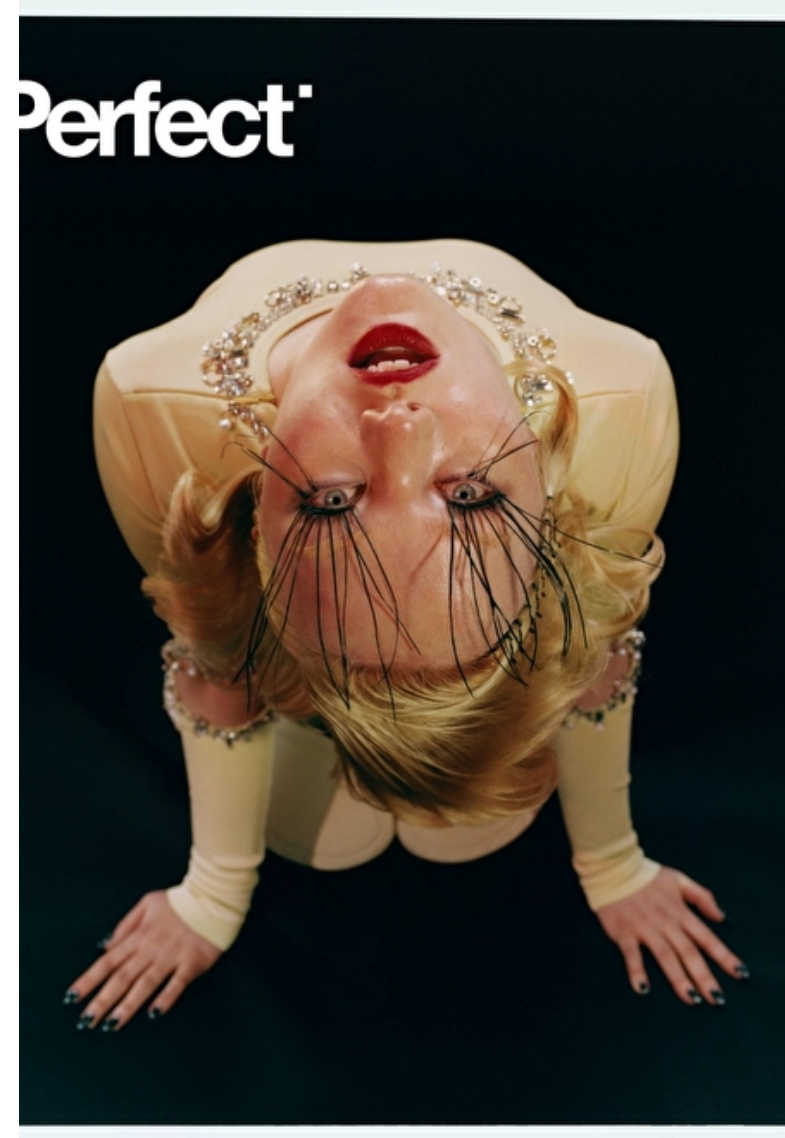

Select

MODEL MANAGEMENT

182 Rue de Rivoli, Paris, 75001, Ile-de-France, France

Phone: +33 (0) 1 40 20 15 15 Email: info.paris@selectmodel.com Website: <https://selectmodel.com/>

FALLON

Height 173cm / 5' 8.0"

Bust 86cm / 34"

Waist 76cm / 30"

Hips 93cm / 36.5"

Shoes EU/US/UK 40 / 9 / 7

Eyes Blue

Hair Blond

Cup C

Hair length 2