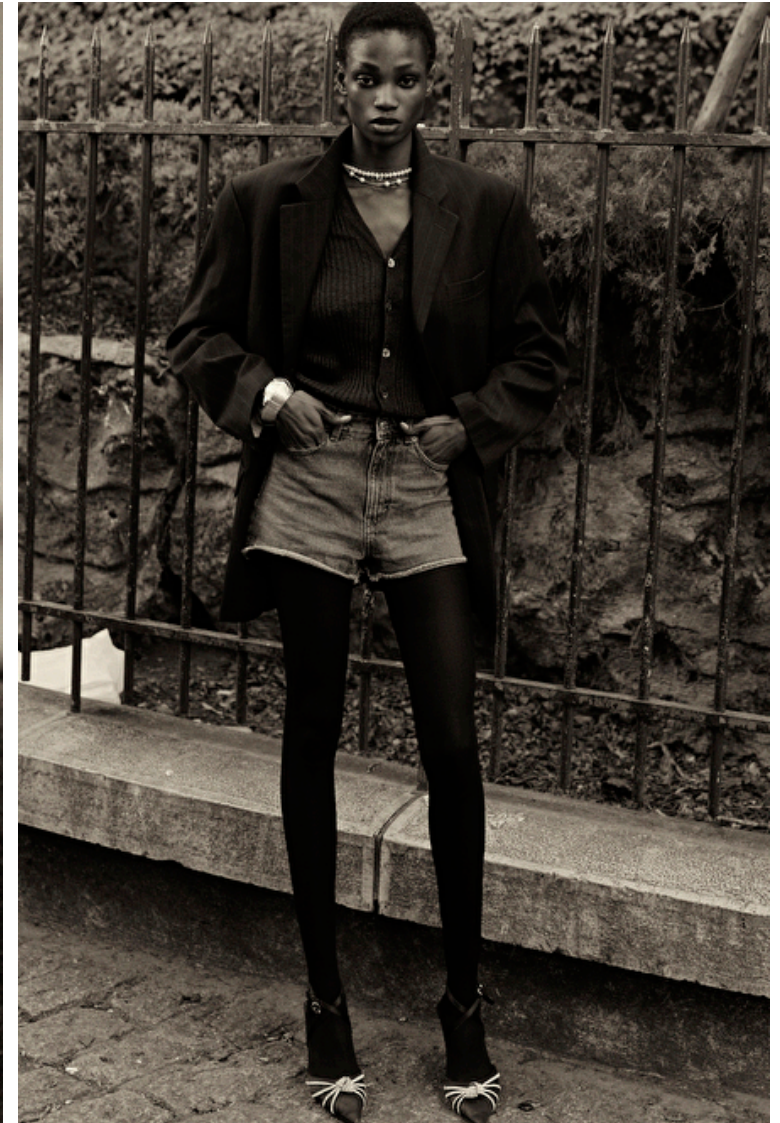

Select

MODEL MANAGEMENT

182 Rue de Rivoli, Paris, 75001, Ile-de-France, France

Phone: +33 (0) 1 40 20 15 15 Email: info.paris@selectmodel.com Website: <https://selectmodel.com/>

FAVOUR NDEM

Height 178cm / 5' 10.0"

Bust 81cm / 32"

Waist 64cm / 25"

Hips 90cm / 35.5"

Shoes EU/US/UK 40 / 9 / 7