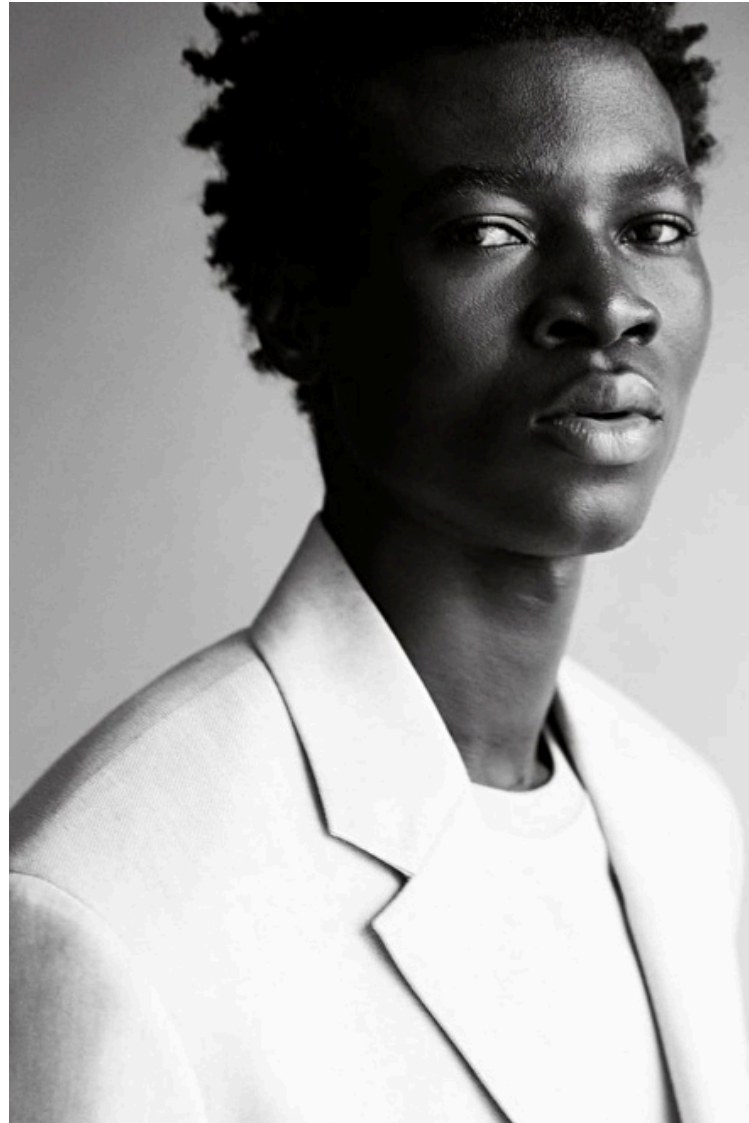

Select

MODEL MANAGEMENT

182 Rue de Rivoli, Paris, 75001, Ile-de-France, France

Phone: +33 (0) 1 40 20 15 15 Email: info.paris@selectmodel.com Website: <https://selectmodel.com/>

FELIX OWUSU

Height 189cm / 6' 2.5"

Chest 87cm / 34.5"

Waist 71cm / 28"

Hips 86cm / 34"

Shoes EU/US/UK 44 / 11 / 9.5

Eyes Brown

Hair Black

Suit size 46cm / 36"