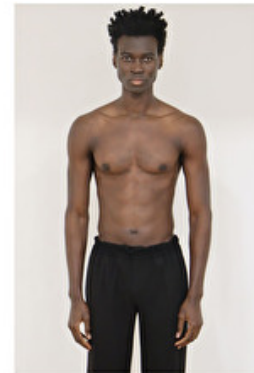

Chest 87cm / 34.5"

Waist 71cm / 28"

Hips 86cm / 34"

Shoes EU/US/UK 44 / 11 / 9.5

Eyes Brown

Hair Black

Suit size 46cm / 36"

Select

MODEL MANAGEMENT

FELIX OWUSU

HEIGHT 189CM BUST 87CM WAIST 71CM HIPS 86CM EYES BROWN HAIR BLACK

182 RUE DE RIVOLI, 75001, PARIS
TEL: + 33 (0) 1 40 20 15 15