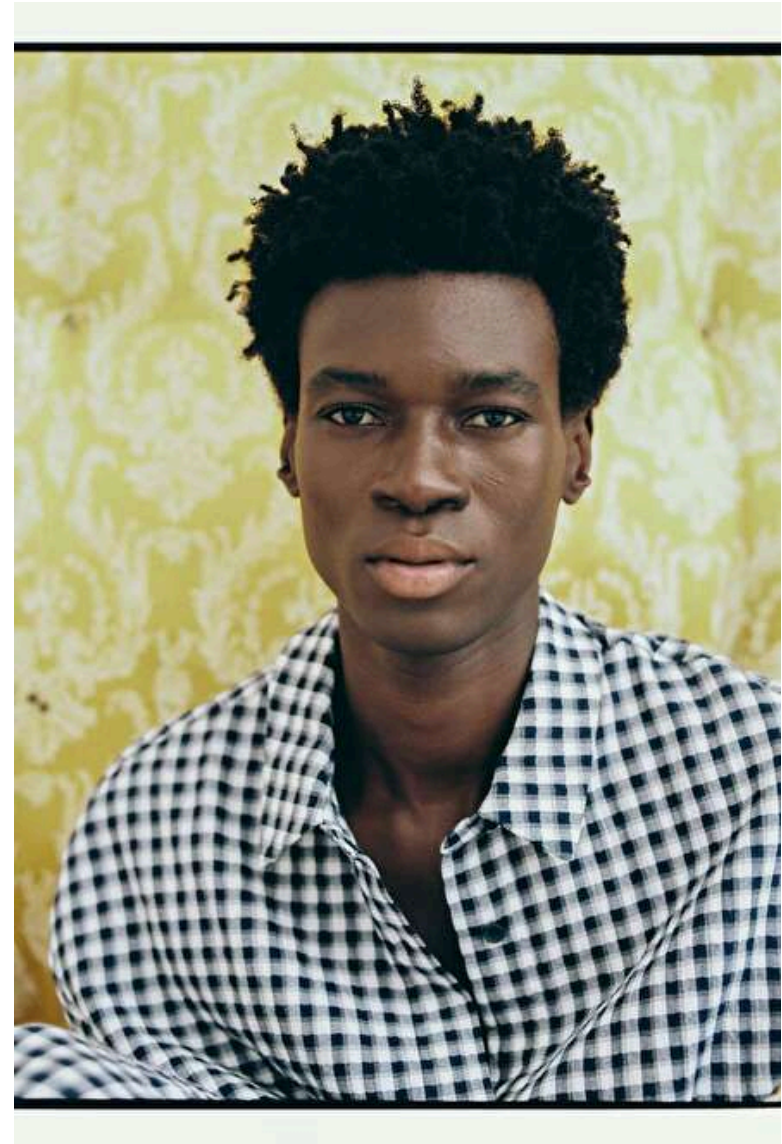

FELIX OWUSU

Height 189cm / 6' 2.5"

Chest 87cm / 34.5"

Waist 71cm / 28"

Hips 86cm / 34"

Shoes EU/US/UK 44 / 11 / 9.5

Eyes Brown

Hair Black

Suit size 46cm / 36"