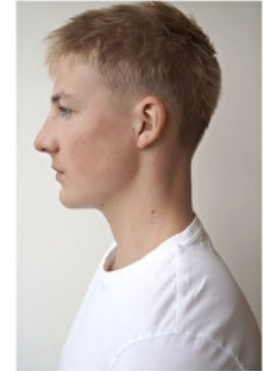

Waist 71cm / 28"

Hips 90cm / 35.5"

Shoes EU/US/UK 45 / 12 / 10.5

Eyes Blue

Hair Blond

Suit size 48cm / 38"

Select

MODEL MANAGEMENT