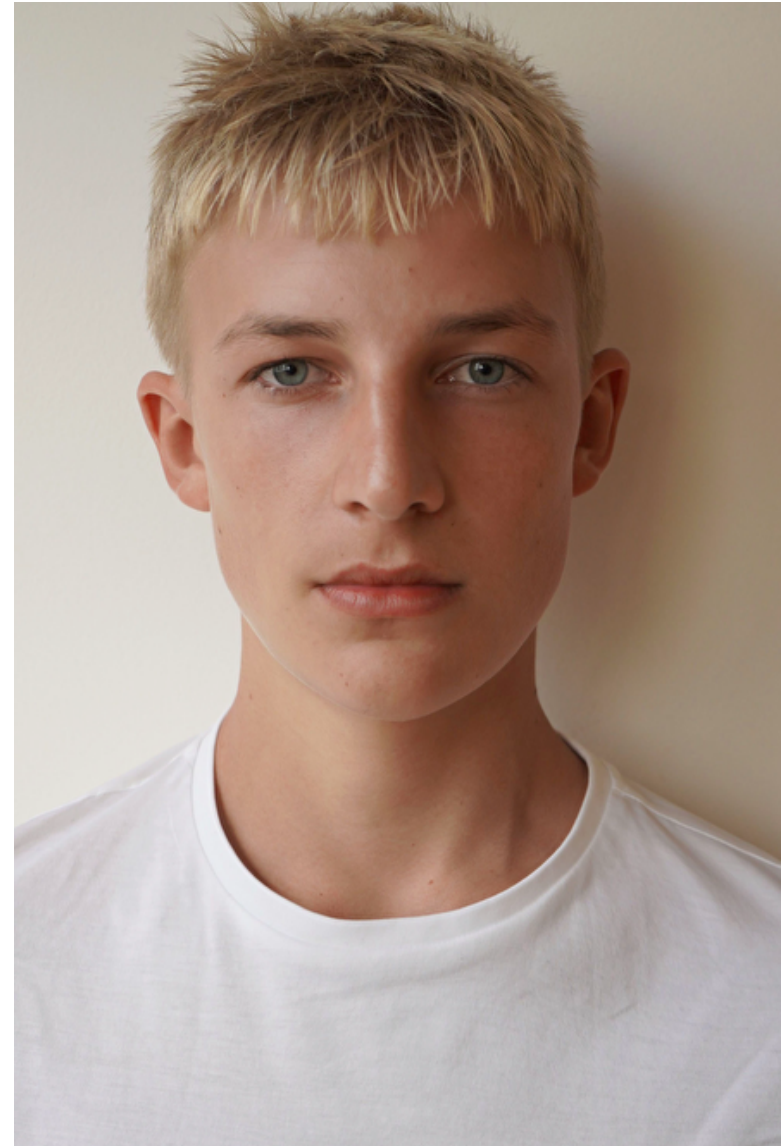

FELIKS P

Height 185cm / 6' 1.0"

Chest 87cm / 34.5"

Waist 71cm / 28"

Hips 90cm / 35.5"

Shoes EU/US/UK 45 / 12 / 10.5

Eyes Blue

Hair Blond

Suit size 48cm / 38"