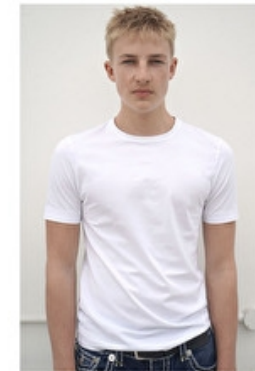

Waist 71cm / 28"

Hips 90cm / 35.5"

Shoes EU/US/UK 45 / 12 / 10.5

Eyes Blue

Hair Blond

Suit size 48cm / 38"

Select

MODEL MANAGEMENT