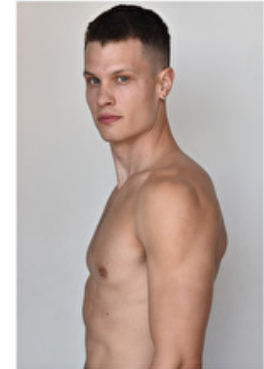

FILIFE HILLMANN

Height 187cm / 6' 1.5"

Chest 94cm / 37"

Waist 78cm / 30.5"

Hips 95cm / 37.5"

Shoes EU/US/UK 41 / 8.5 / 7.5

Eyes Green

Hair Light brown

Suit size 48cm / 38"

Select

MODEL MANAGEMENT

FILIFE HILLMAN

HEIGHT 187CM BUST 94CM WAIST 78CM HIPS 95CM EYES GREEN HAIR BROWN

182 RUE DE RIVOLI, 75001, PARIS
TEL: + 33 (0) 1 40 20 15 15