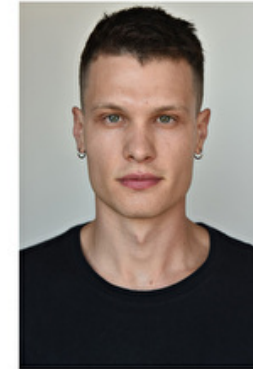

FILIFE HILLMANN

Height 187cm / 6' 1.5"

Chest 94cm / 37"

Waist 78cm / 30.5"

Hips 95cm / 37.5"

Shoes EU/US/UK 41 / 8.5 / 7.5

Eyes Green

Hair Light brown

Suit size 48cm / 38"

Select

MODEL MANAGEMENT

FILIFE HILLMAN

HEIGHT 187CM BUST 94CM WAIST 78CM HIPS 95CM EYES GREEN HAIR BROWN

182 RUE DE RIVOLI, 75001, PARIS
TEL: + 33 (0) 1 40 20 15 15