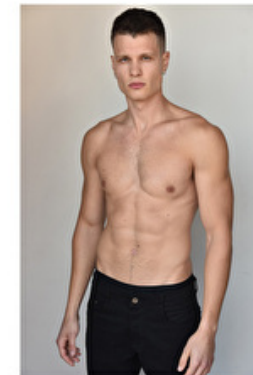

Height 187cm / 6' 1.5"

Chest 94cm / 37"

Waist 78cm / 30.5"

Hips 95cm / 37.5"

Shoes EU/US/UK 41 / 8.5 / 7.5

Eyes Green

Hair Light brown

Suit size 48cm / 38"

FILIFE HILLMANN

Height 187cm / 6' 1.5"

Chest 94cm / 37"

Waist 78cm / 30.5"

Hips 95cm / 37.5"

Shoes EU/US/UK 41 / 8.5 / 7.5

Eyes Green

Hair Light brown

Suit size 48cm / 38"

Select

MODEL MANAGEMENT

FILIFE HILLMAN

HEIGHT 187CM BUST 94CM WAIST 78CM HIPS 95CM EYES GREEN HAIR BROWN

182 RUE DE RIVOLI, 75001, PARIS
TEL: + 33 (0) 1 40 20 15 15