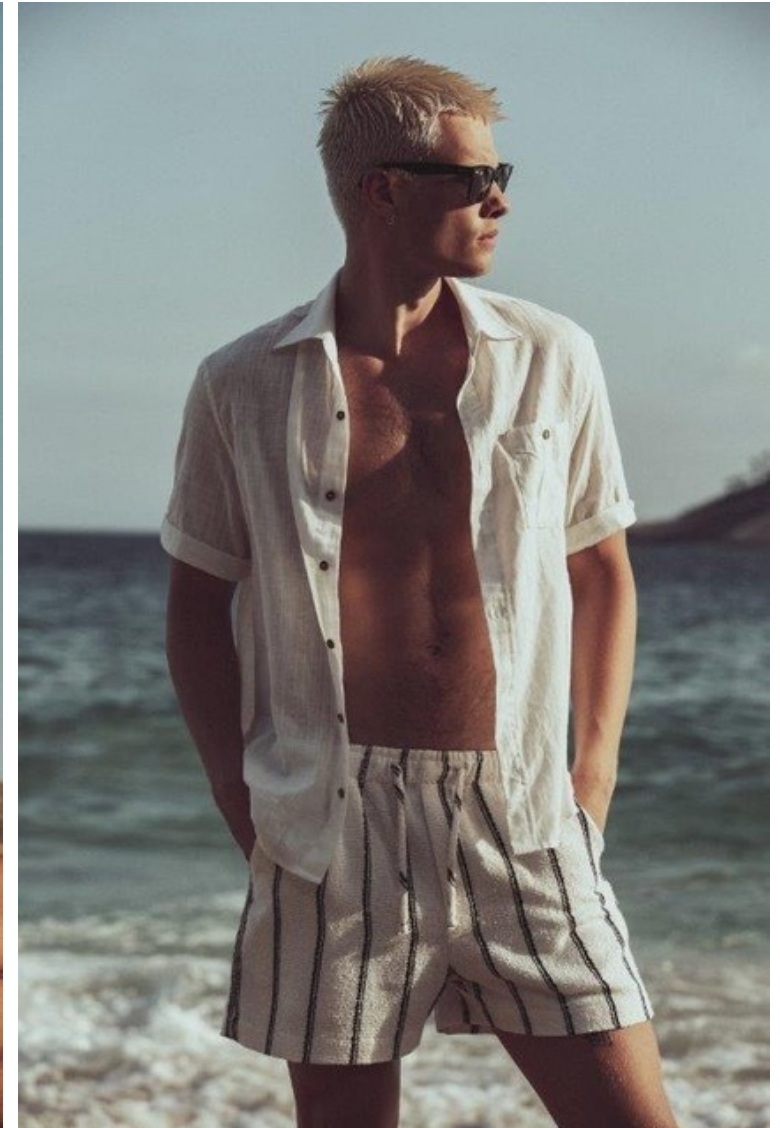

FILIFE HILLMANN

Height 187cm / 6' 1.5"

Chest 94cm / 37"

Waist 78cm / 30.5"

Hips 95cm / 37.5"

Shoes EU/US/UK 41 / 8.5 / 7.5

Eyes Green

Hair Light brown

Suit size 48cm / 38"