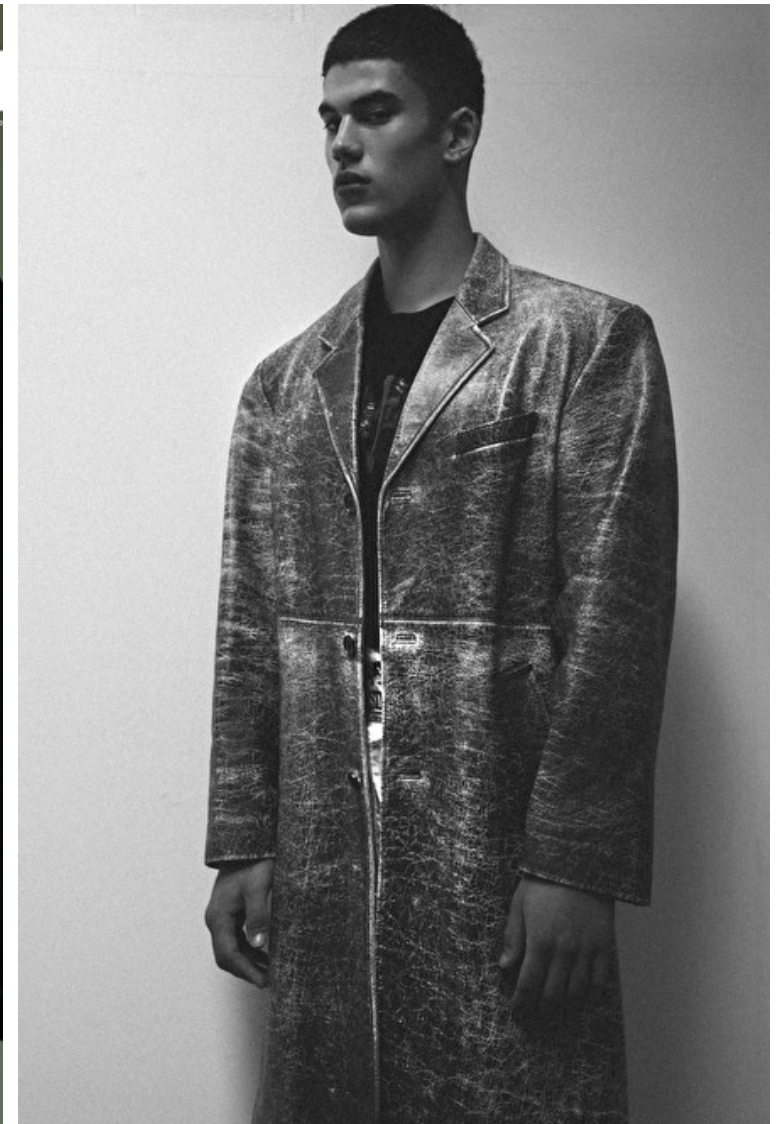

Select

MODEL MANAGEMENT

182 Rue de Rivoli, Paris, 75001, Île-de-France, France

Phone: +33 (0) 1 40 20 15 15 Email: info.paris@selectmodel.com Website: <https://selectmodel.com/>

FINN HAYTON

Height 191cm / 6' 3.0"

Chest 93cm / 36.5"

Hips 95cm / 37.5"

Waist 77cm / 30.5"

Shoes EU/US/UK 44 / 11 / 9.5

Inseam 86cm / 34"

Neck 39cm / 15.5"

Hair Brown

Hair length 4

Eyes Brown

Suit size 48cm / 38"