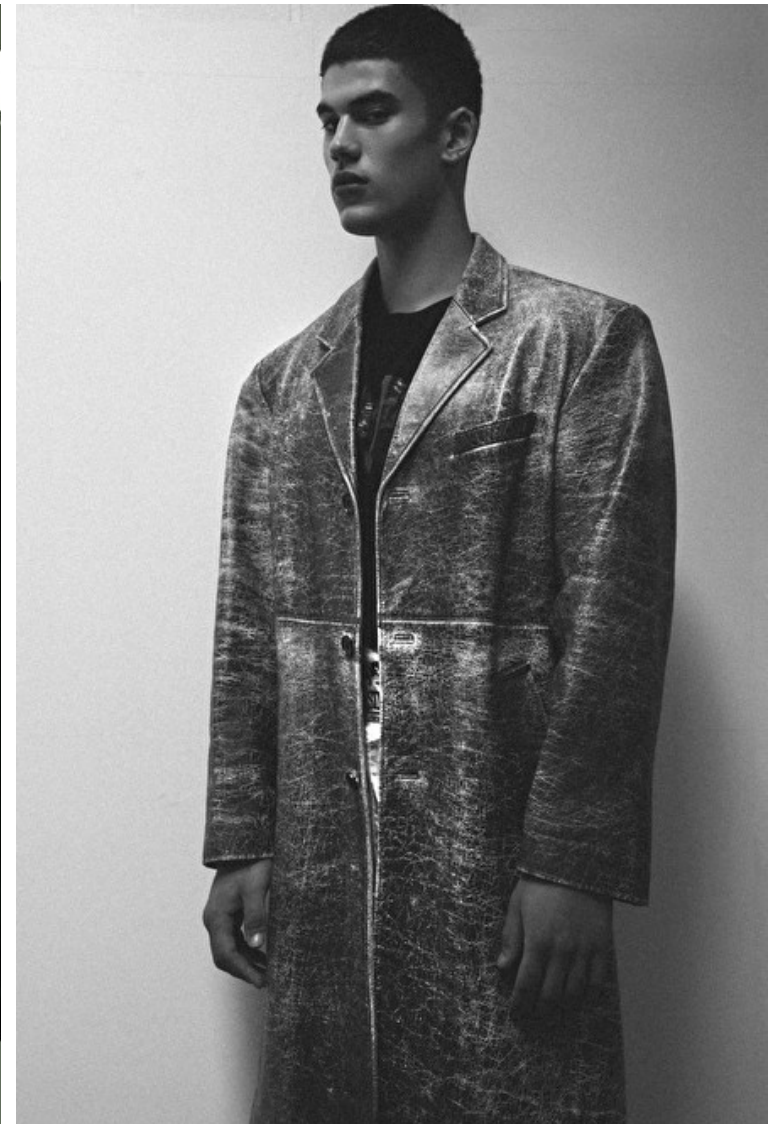

Select

MODEL MANAGEMENT

182 Rue de Rivoli, Paris, 75001, Ile-de-France, France

Phone: +33 (0) 1 40 20 15 15 Email: info.paris@selectmodel.com Website: <https://selectmodel.com/>

FINN HAYTON

Height 191cm / 6' 3.0"

Chest 93cm / 36.5"

Hips 93cm / 36.5"

Waist 70cm / 27.5"

Shoes EU/US/UK 44 / 11 / 9.5

Inseam 86cm / 34"

Neck 39cm / 15.5"

Hair Brown

Hair length 4

Eyes Brown

Suit size 48cm / 38"

Location SOUTH OF FRANCE