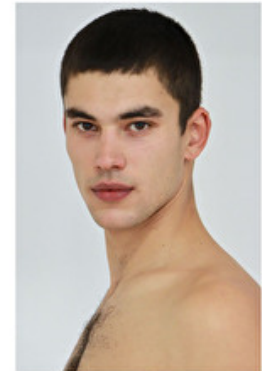

Hair Brown

Hair length 4

Eyes Brown

Suit size 48cm / 38"

Select

MODEL MANAGEMENT

FINN HAYTON

HEIGHT 191CM BUST 93CM WAIST 77CM HIPS 95CM EYES BROWN HAIR BROWN