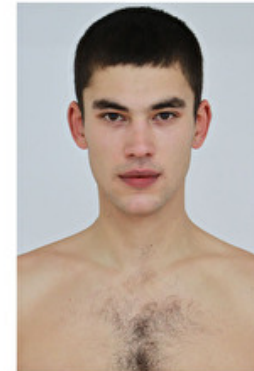

Hair Brown

Hair length 4

Eyes Brown

Suit size 48cm / 38"

Select

MODEL MANAGEMENT

FINN HAYTON

HEIGHT 191CM BUST 93CM WAIST 77CM HIPS 95CM EYES BROWN HAIR BROWN