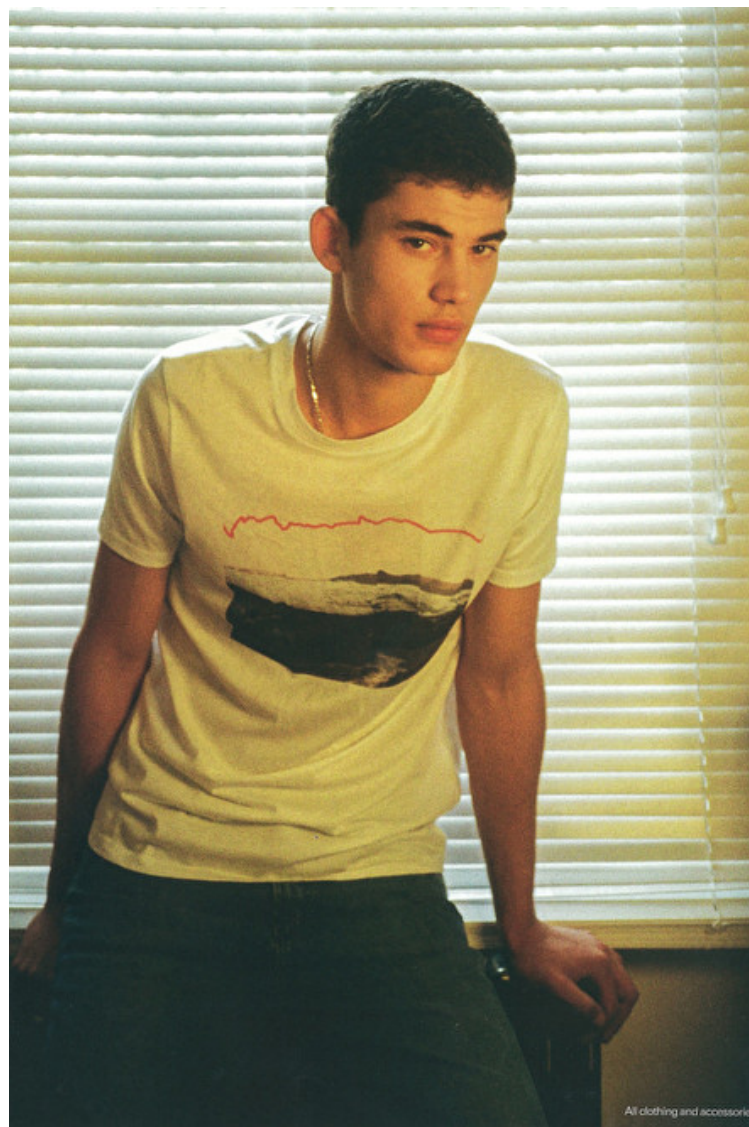

FINN HAYTON

Height 191cm / 6' 3.0"

Chest 93cm / 36.5"

Hips 95cm / 37.5"

Waist 77cm / 30.5"

Shoes EU/US/UK 44 / 11 / 9.5

Inseam 86cm / 34"

Neck 39cm / 15.5"

Hair Brown

Hair length 4

Eyes Brown

Suit size 48cm / 38"

Select

MODEL MANAGEMENT

182 Rue de Rivoli, Paris, 75001, Île-de-France, France

Phone: +33 (0) 1 40 20 15 15 Email: info.paris@selectmodel.com Website: <https://selectmodel.com/>