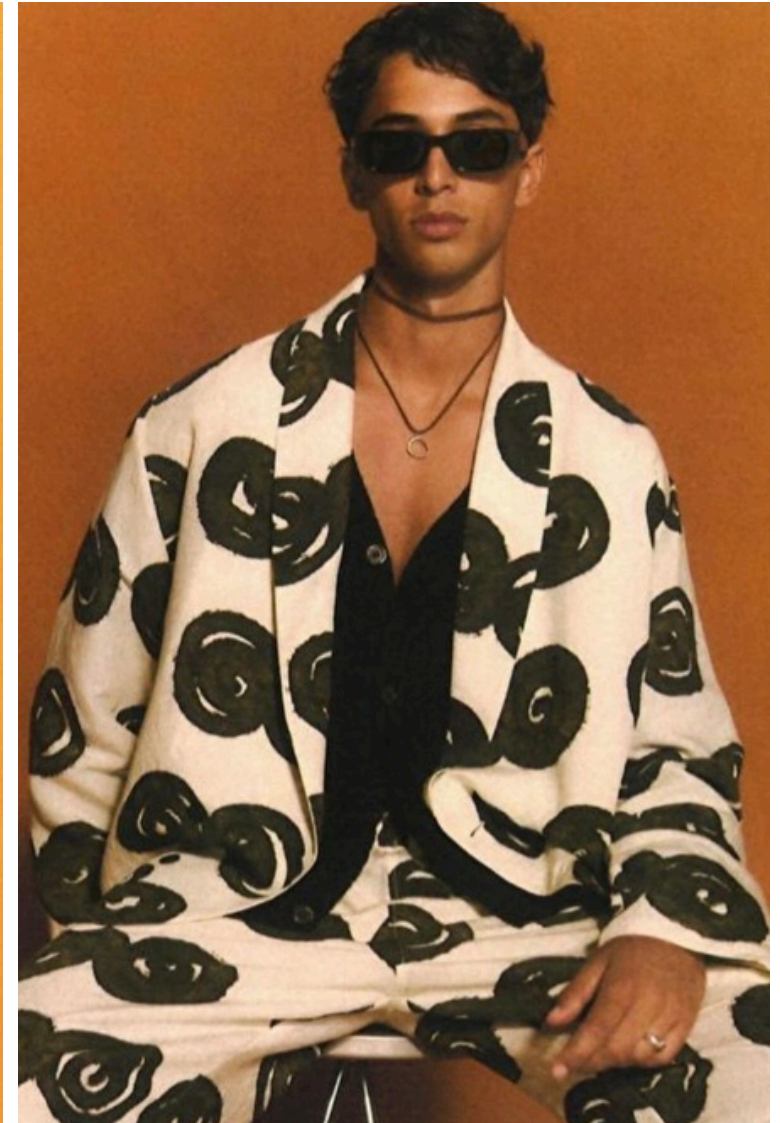

Select

MODEL MANAGEMENT

182 Rue de Rivoli, Paris, 75001, Île-de-France, France

Phone: +33 (0) 1 40 20 15 15 Email: info.paris@selectmodel.com Website: <https://selectmodel.com/>

FINN PANAMBALANA

Height 191cm / 6' 3.0"

Chest 94cm / 37"

Waist 79cm / 31"

Hips 88cm / 34.5"

Shoes EU/US/UK 45 / 12 / 10.5

Eyes Brown

Hair Black

Suit size 48cm / 38"