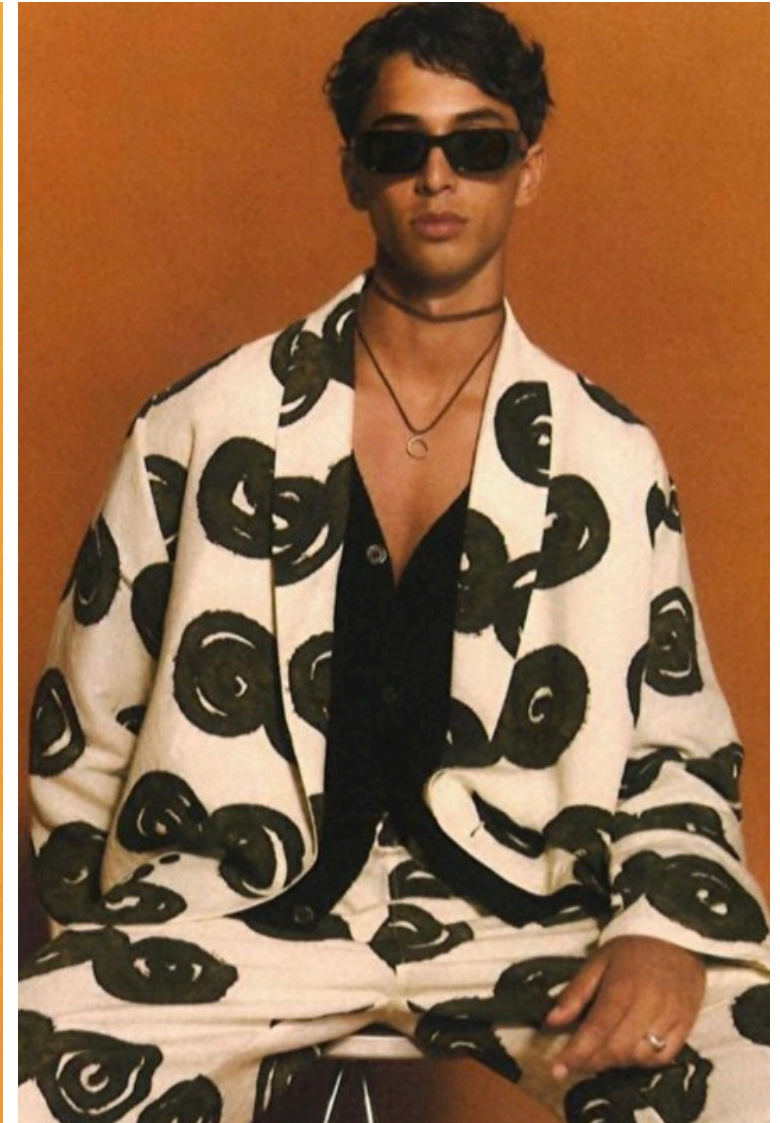

Height 191cm / 6' 3.0"

Chest 94cm / 37"

Waist 79cm / 31"

Hips 88cm / 34.5"

Shoes EU/US/UK 45 / 12 / 10.5

Eyes Brown

Hair Black

Suit size 48cm / 38"