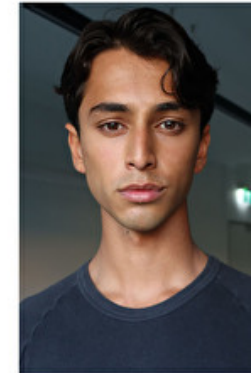

Select

MODEL MANAGEMENT