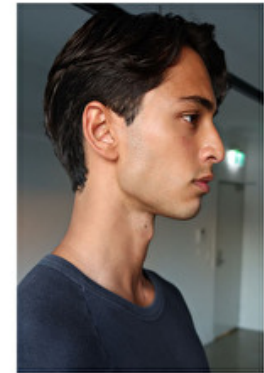

Select

MODEL MANAGEMENT