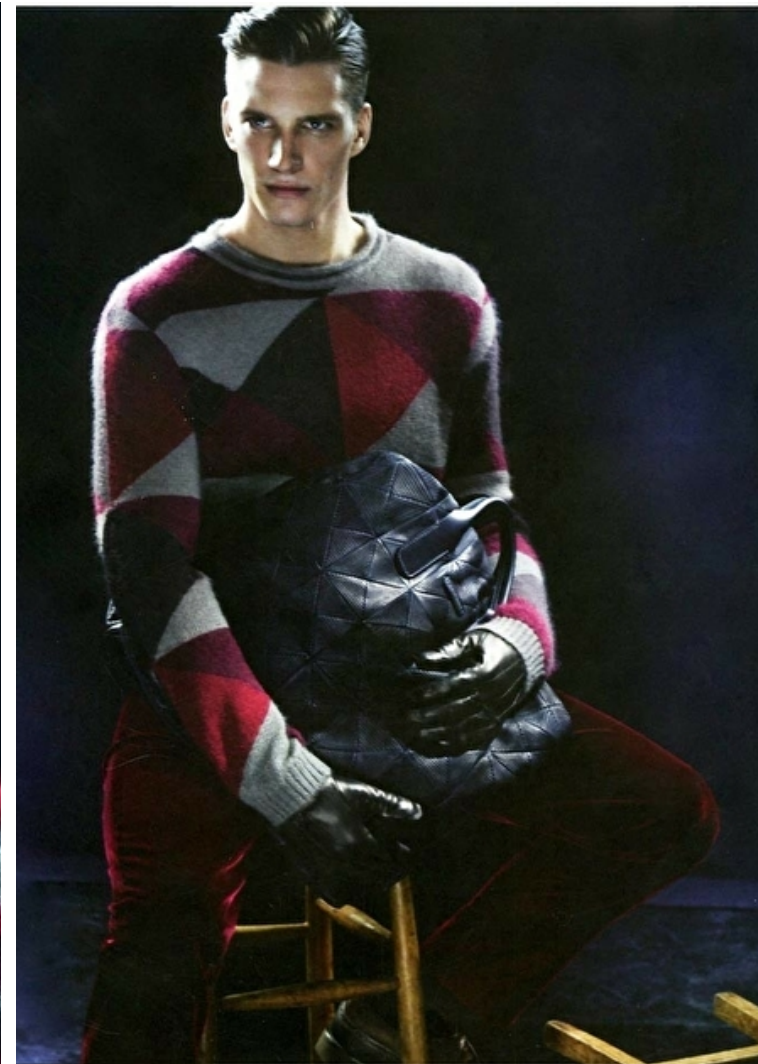

Select

MODEL MANAGEMENT

182 Rue de Rivoli, Paris, 75001, Île-de-France, France

Phone: +33 (0) 1 40 20 15 15 Email: info.paris@selectmodel.com Website: <https://selectmodel.com/>

FLORIAN VAN BAELE

Height 188cm / 6' 2.0"

Chest 97cm / 38"

Waist 77cm / 30.5"

Hips 94cm / 37"

Shoes EU/US/UK 45 / 12 / 10.5

Eyes Blue

Hair Brown

Suit size 48cm / 38"

GIORGIO ARMANI