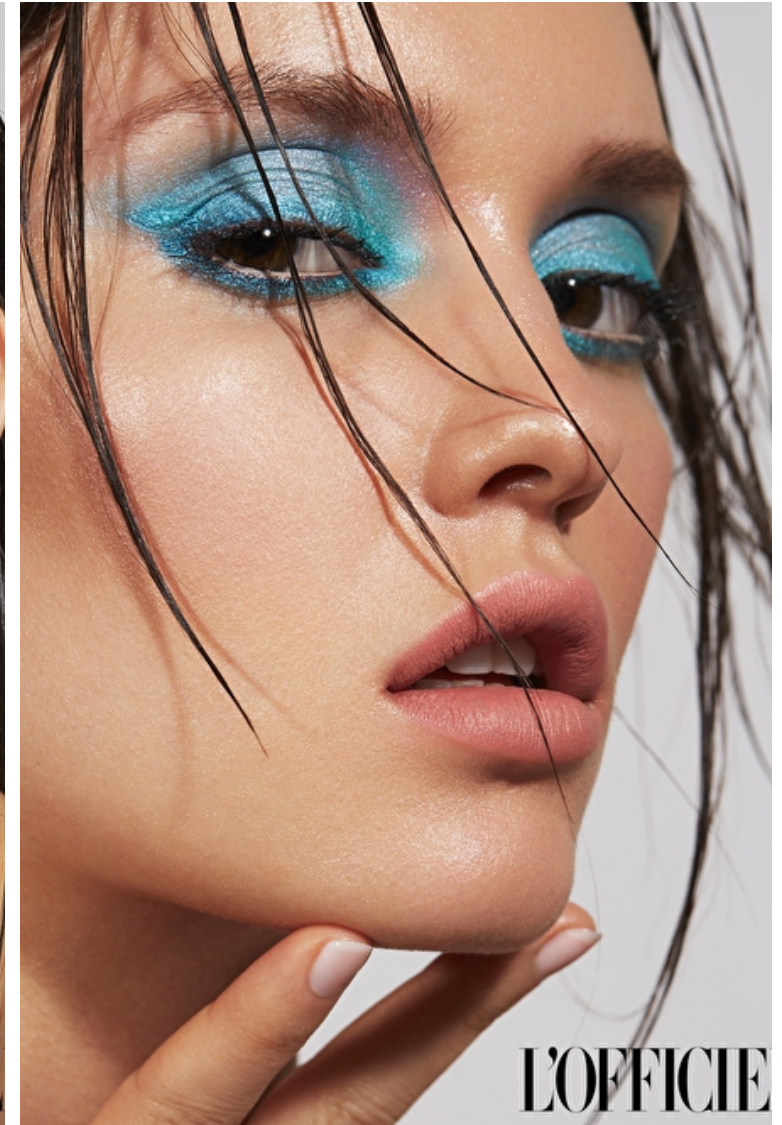

Select

MODEL MANAGEMENT

182 Rue de Rivoli, Paris, 75001, Ile-de-France, France

Phone: +33 (0) 1 40 20 15 15 Email: info.paris@selectmodel.com Website: <https://selectmodel.com/>

Fred Juneau

Height 175cm / 5' 9.0"

Bust 81cm / 32"

Waist 62cm / 24.5"

Hips 86cm / 34"

Shoes EU/US/UK 38 / 7.5 / 5

Eyes Brown

Hair Brown