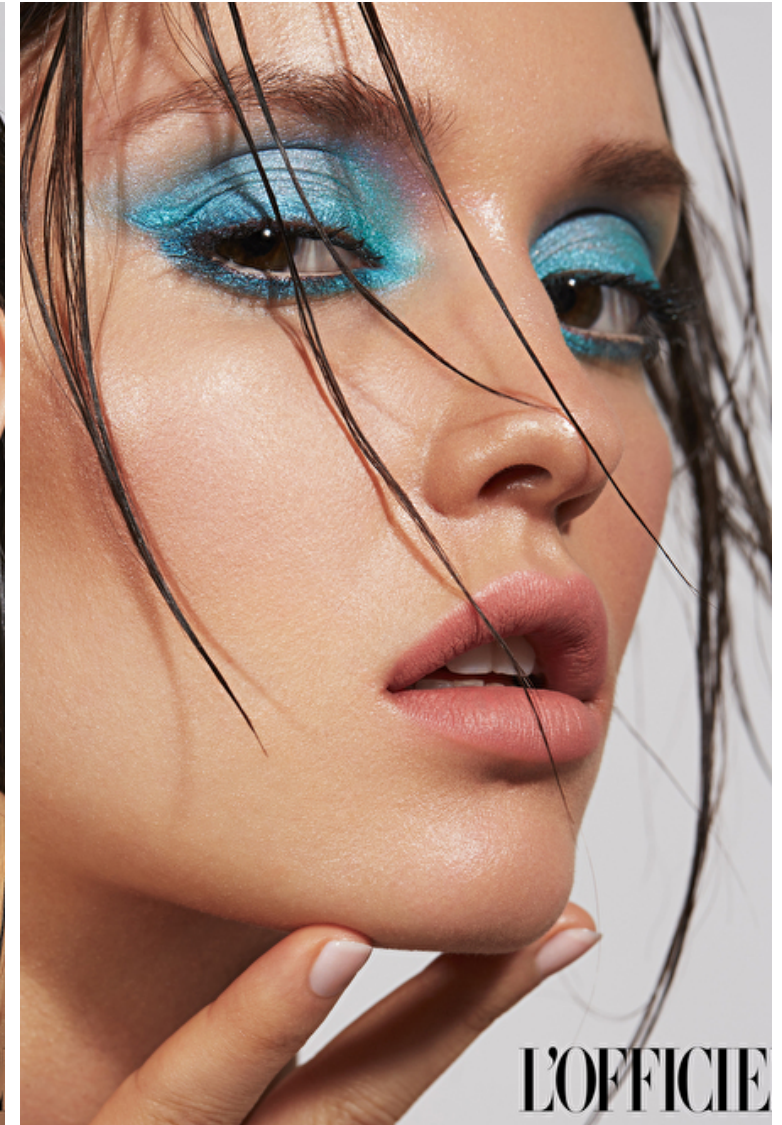

## Fred Juneau

Height 175cm / 5' 9.0"

Bust 81cm / 32"

Waist 62cm / 24.5"

Hips 86cm / 34"

Shoes EU/US/UK 38 / 7.5 / 5

Eyes Brown

Hair Brown