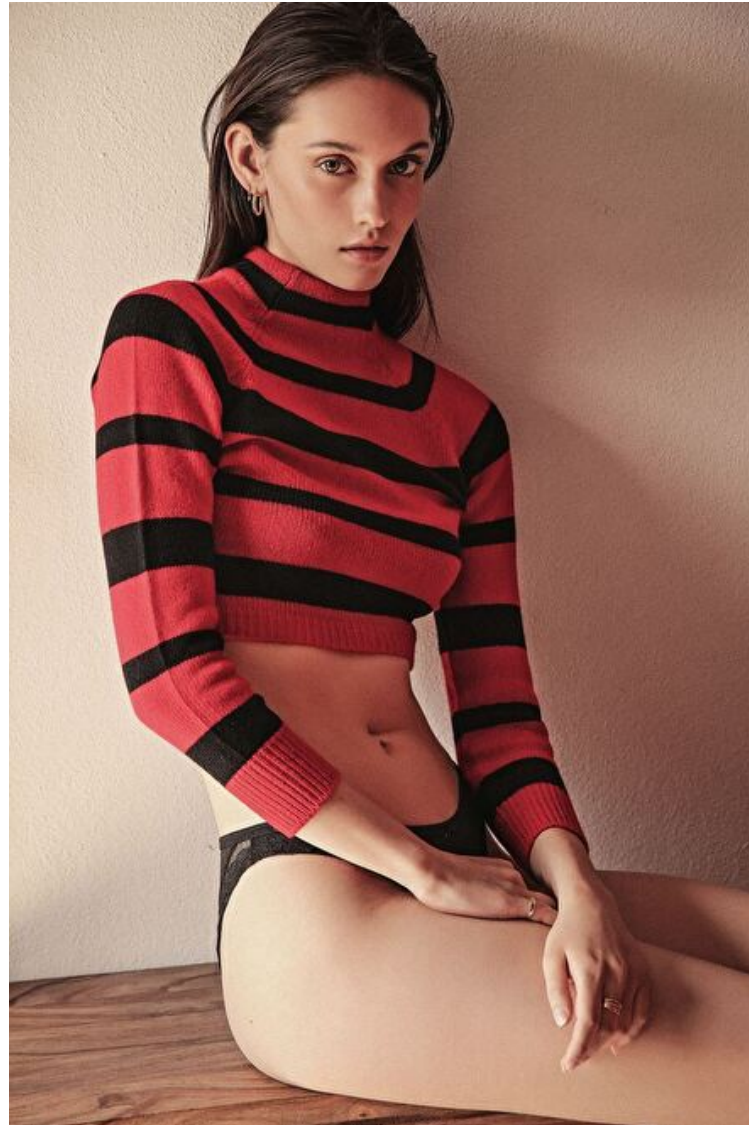

## Fred Juneau

Height 175cm / 5' 9.0"

Bust 81cm / 32"

Waist 62cm / 24.5"

Hips 86cm / 34"

Shoes EU/US/UK 38 / 7.5 / 5

Eyes Brown

Hair Brown