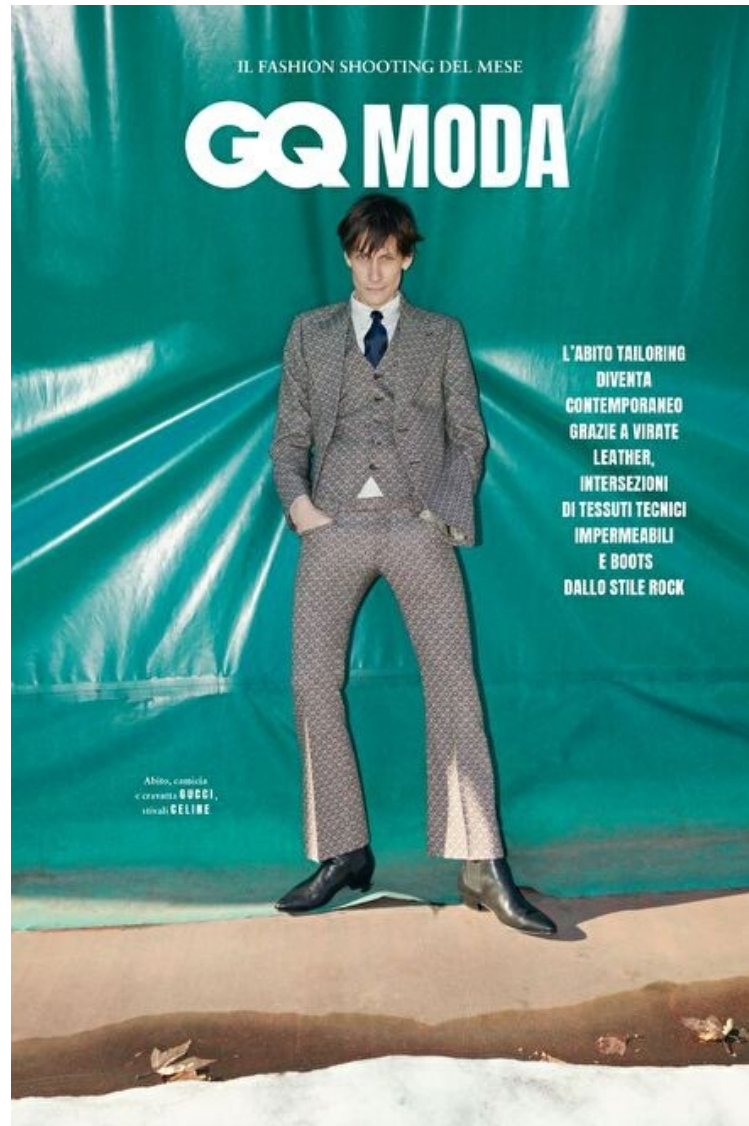

Select

MODEL MANAGEMENT

182 Rue de Rivoli, Paris, 75001, Ile-de-France, France

Phone: +33 (0) 1 40 20 15 15 Email: info.paris@selectmodel.com Website: <https://selectmodel.com/>

FREDDY DRABBLE

Height 186cm / 6' 1.0"

Chest 95cm / 37.5"

Waist 81cm / 32"

Shoes EU/US/UK 44.5 / 11.5 /
10

Inseam 84cm / 33"

Suit size 50cm / 40"

Suit cut Long

Neck 38cm / 15"

Hair Light brown

Hair length 3

Eyes Blue

Hips 93cm / 36.5"