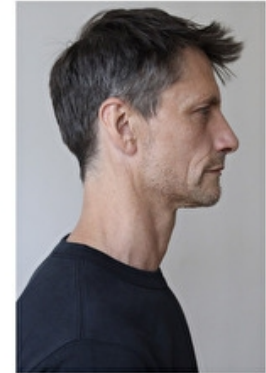

Hair Light brown

Hair length 3

Eyes Blue

Hips 93cm / 36.5"

Select

MODEL MANAGEMENT

FREDDY DRABBLE

HEIGHT 186CM BUST 95CM WAIST 81CM HIPS 93CM EYES BLUE HAIR BROWN