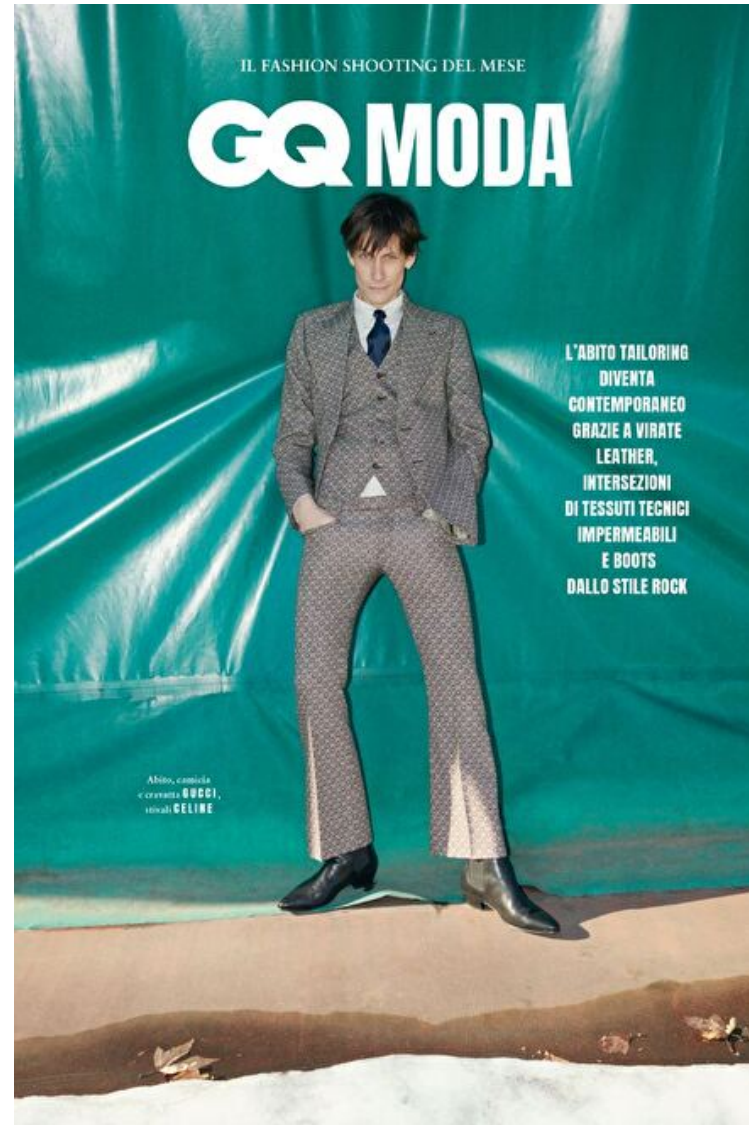

Select

MODEL MANAGEMENT

182 Rue de Rivoli, Paris, 75001, Île-de-France, France

Phone: +33 (0) 1 40 20 15 15 Email: info.paris@selectmodel.com Website: <https://selectmodel.com/>

FREDDY DRABBLE

Height 186cm / 6' 1.0"

Chest 95cm / 37.5"

Waist 81cm / 32"

Shoes EU/US/UK 44.5 / 11.5 /
10

Inseam 84cm / 33"

Suit size 50cm / 40"

Suit cut Long

Neck 38cm / 15"

Hair Light brown

Hair length 3

Eyes Blue

Hips 93cm / 36.5"