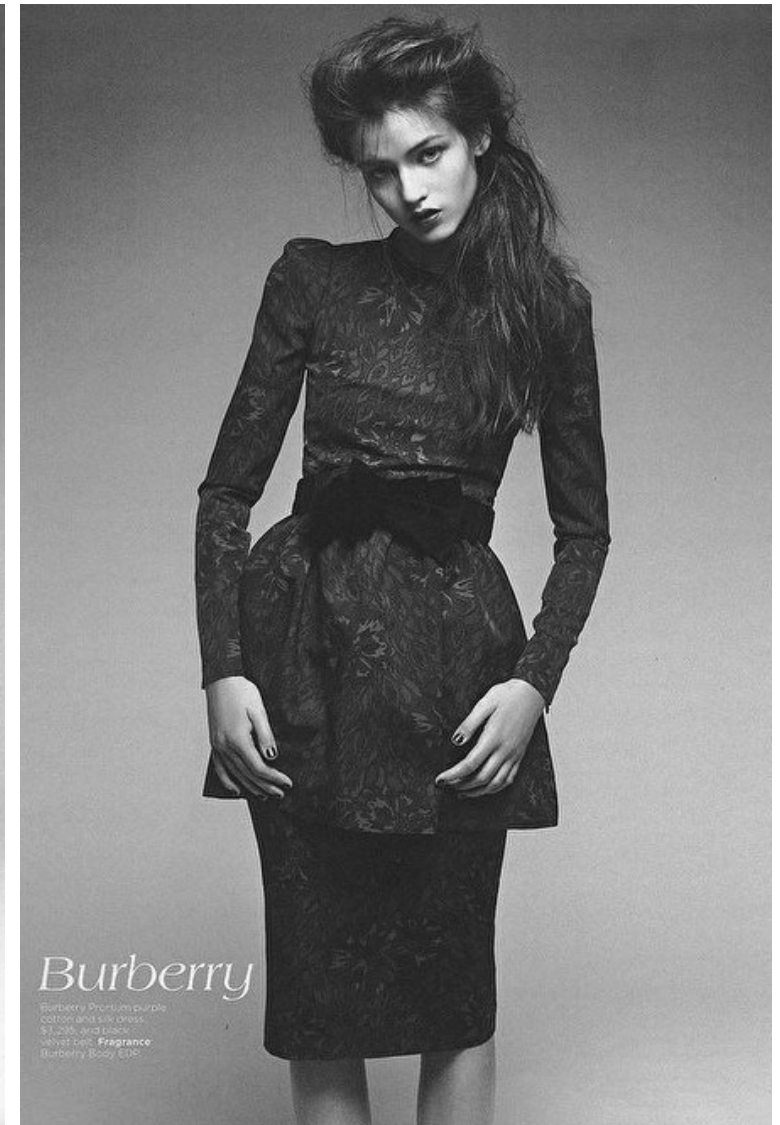

Select

MODEL MANAGEMENT

182 Rue de Rivoli, Paris, 75001, Île-de-France, France

Phone: +33 (0) 1 40 20 15 15 Email: info.paris@selectmodel.com Website: <https://selectmodel.com/>

GABBY WESTBROO K-PATRICK

Height 177cm / 5' 9.5"

Bust 86cm / 34"

Hips 90cm / 35.5"

Waist 62cm / 24.5"

Shoes EU/US/UK 39 / 8 / 6

Size EU/US 34 / 4

Hair Brown

Eyes Blue green