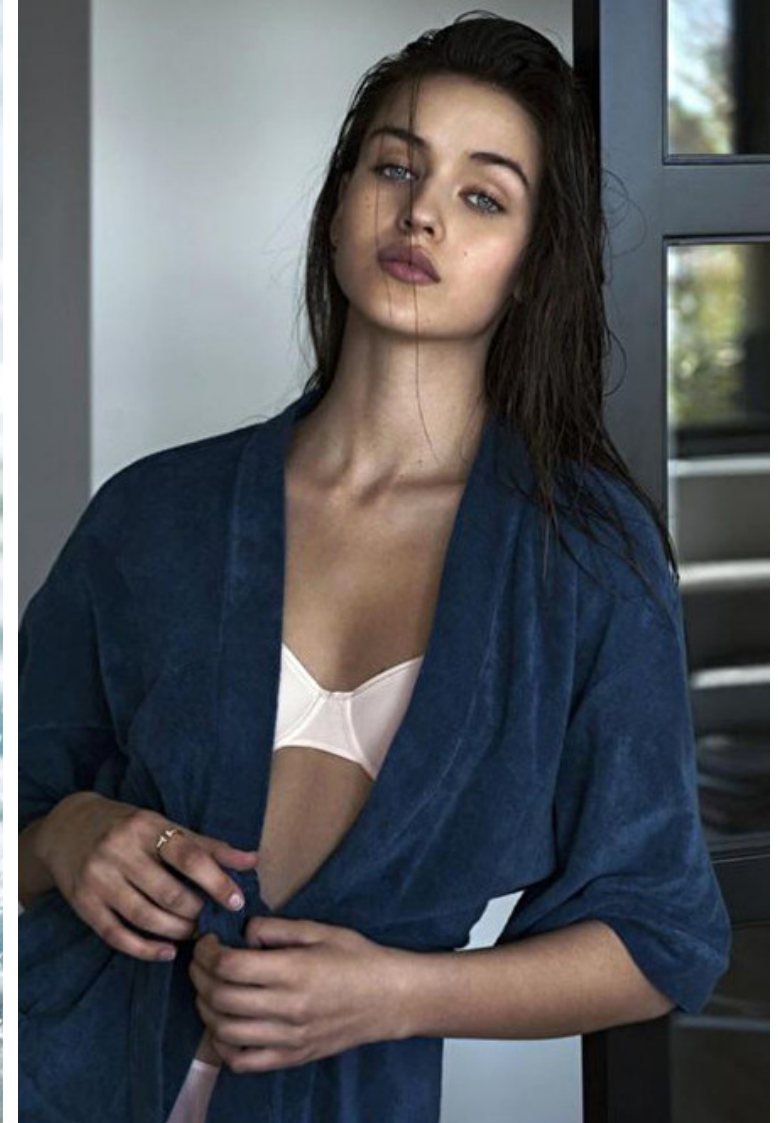

Bust 86cm / 34"

Hips 90cm / 35.5"

Waist 62cm / 24.5"

Shoes EU/US/UK 39 / 8 / 6

Size EU/US 34 / 4

Hair Brown

Eyes Blue green

Select