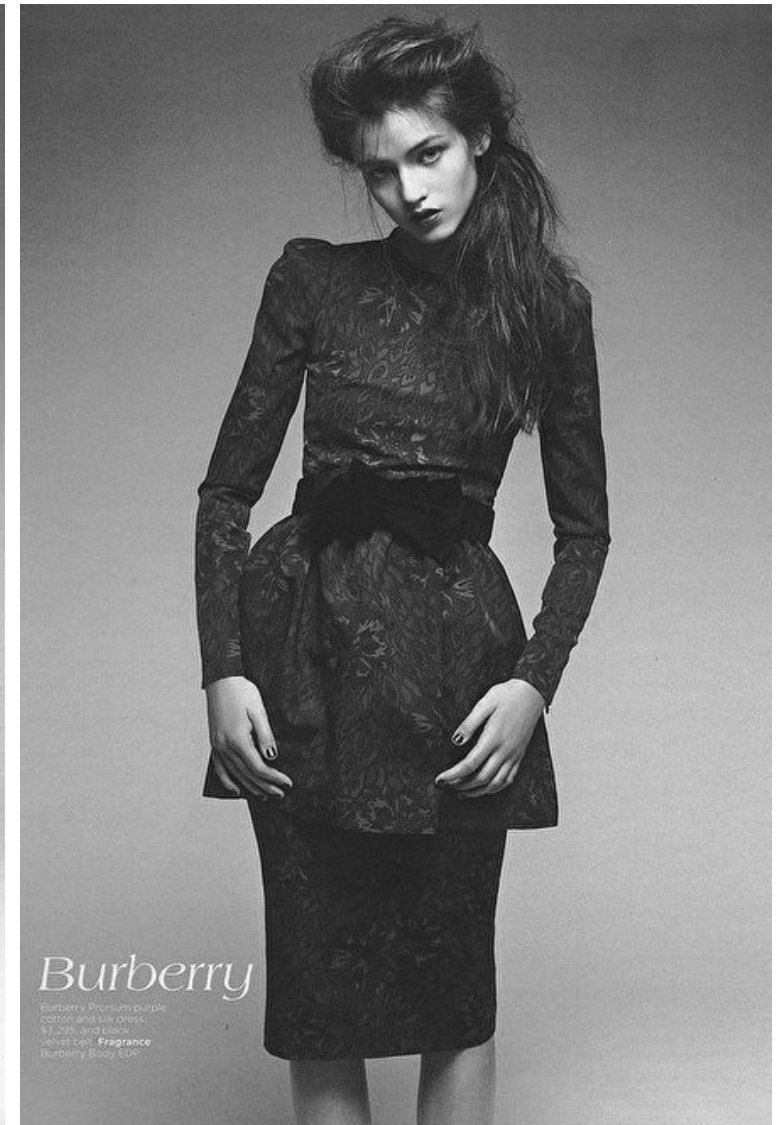

Bust 86cm / 34"

Hips 90cm / 35.5"

Waist 62cm / 24.5"

Shoes EU/US/UK 39 / 8 / 6

Size EU/US 34 / 4

Hair Brown

Eyes Blue green

GABBY WESTBROO K-PATRICK