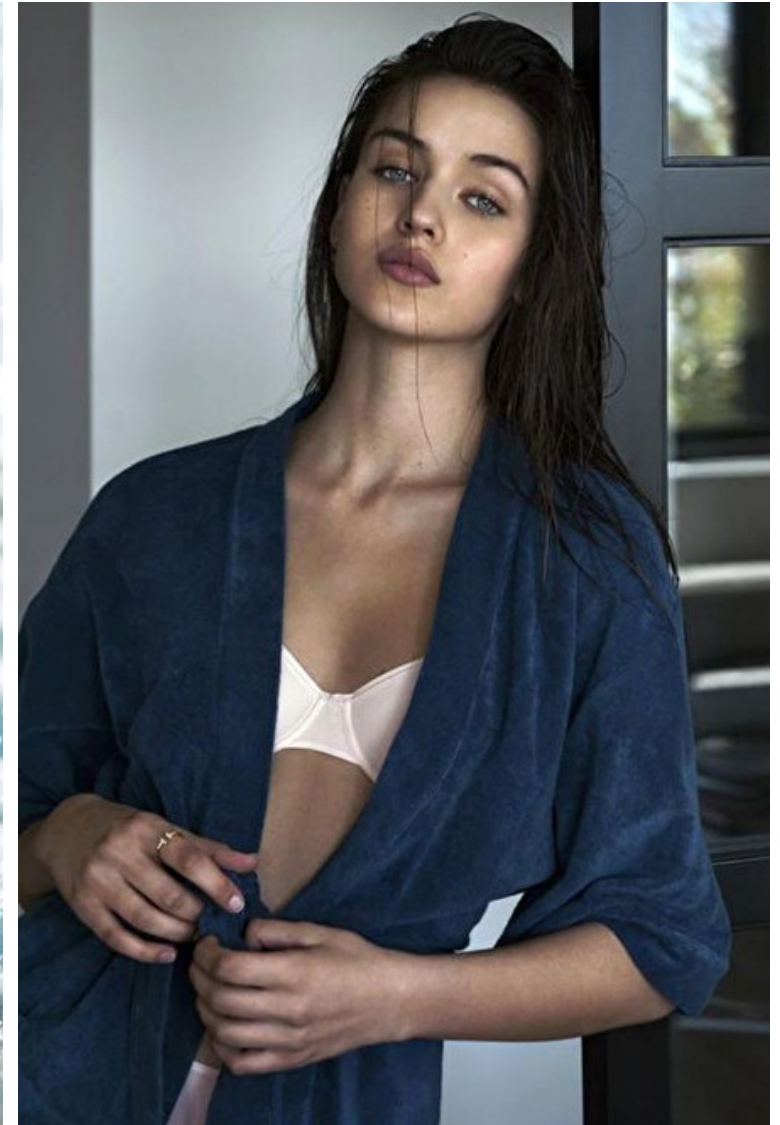

Bust 86cm / 34"

Hips 90cm / 35.5"

Waist 62cm / 24.5"

Shoes EU/US/UK 39 / 8 / 6

Size EU/US 34 / 4

Hair Brown

Eyes Blue green

Select