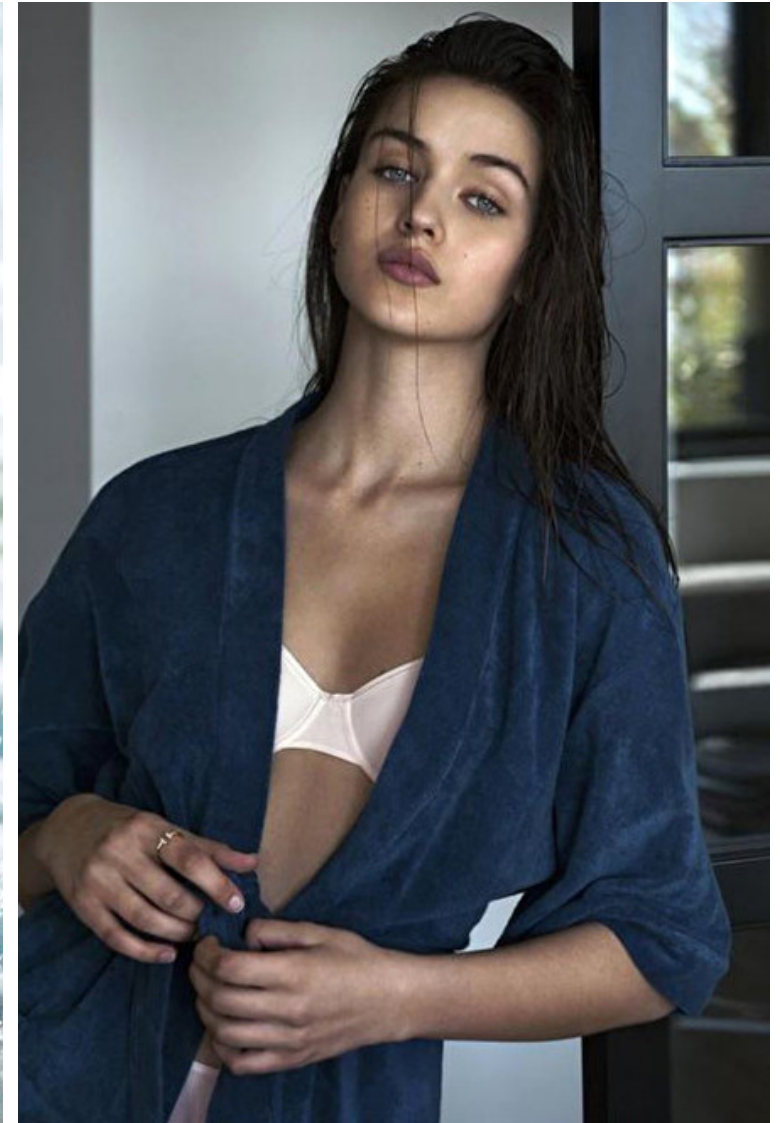

Bust 86cm / 34"

Hips 90cm / 35.5"

Waist 62cm / 24.5"

Shoes EU/US/UK 39 / 8 / 6

Size EU/US 34 / 4

Hair Brown

Eyes Blue green

Select