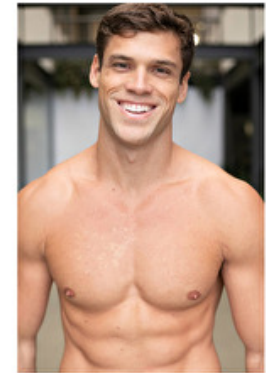

Select

MODEL MANAGEMENT

GABRIEL LOUREIRO

HEIGHT 184CM BUST 98CM WAIST 78CM HIPS 95CM EYES GREEN HAIR BROWN

182 RUE DE RIVOLI, 75001, PARIS
TEL: + 33 (0) 1 40 20 15 15