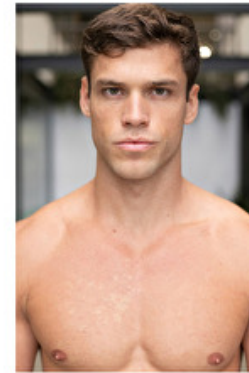

Select

MODEL MANAGEMENT

GABRIEL LOUREIRO

HEIGHT 184CM BUST 98CM WAIST 78CM HIPS 95CM EYES GREEN HAIR BROWN

182 RUE DE RIVOLI, 75001, PARIS
TEL: + 33 (0) 1 40 20 15 15