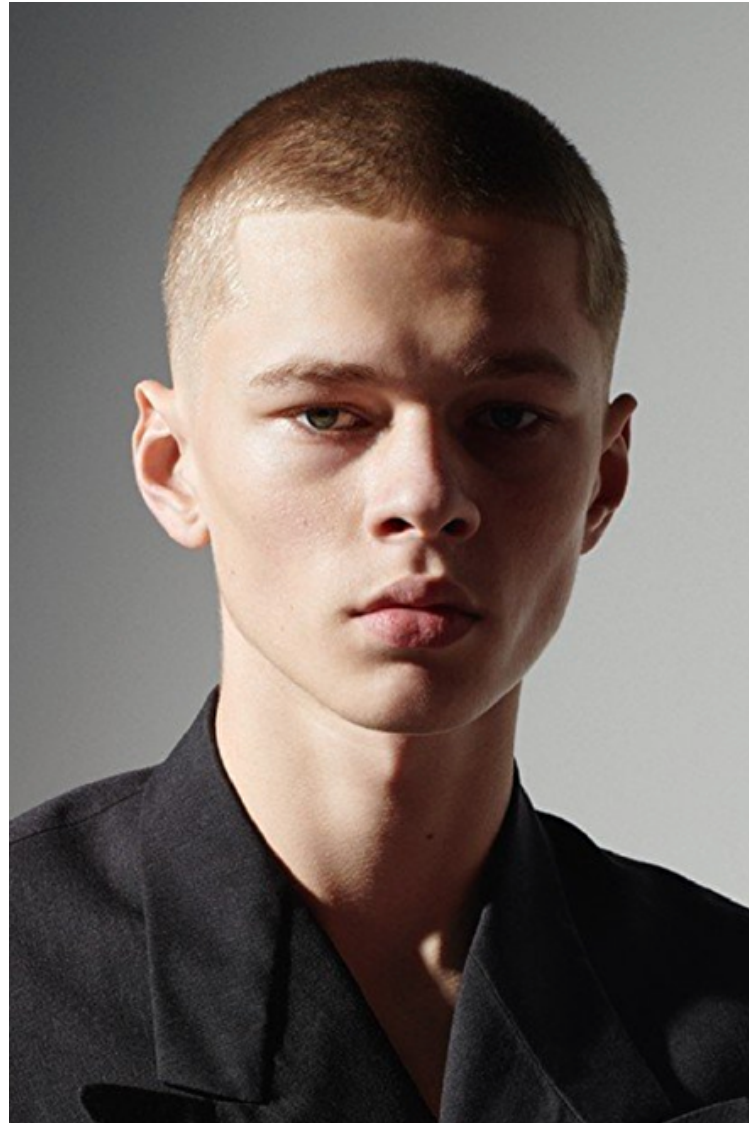

Chest 88cm / 34.5"

Waist 73cm / 28.5"

Hips 89cm / 35"

Shoes EU/US/UK 45 / 12 / 10.5

Eyes Blue

Hair Blond

Suit size 48cm / 38"

Select