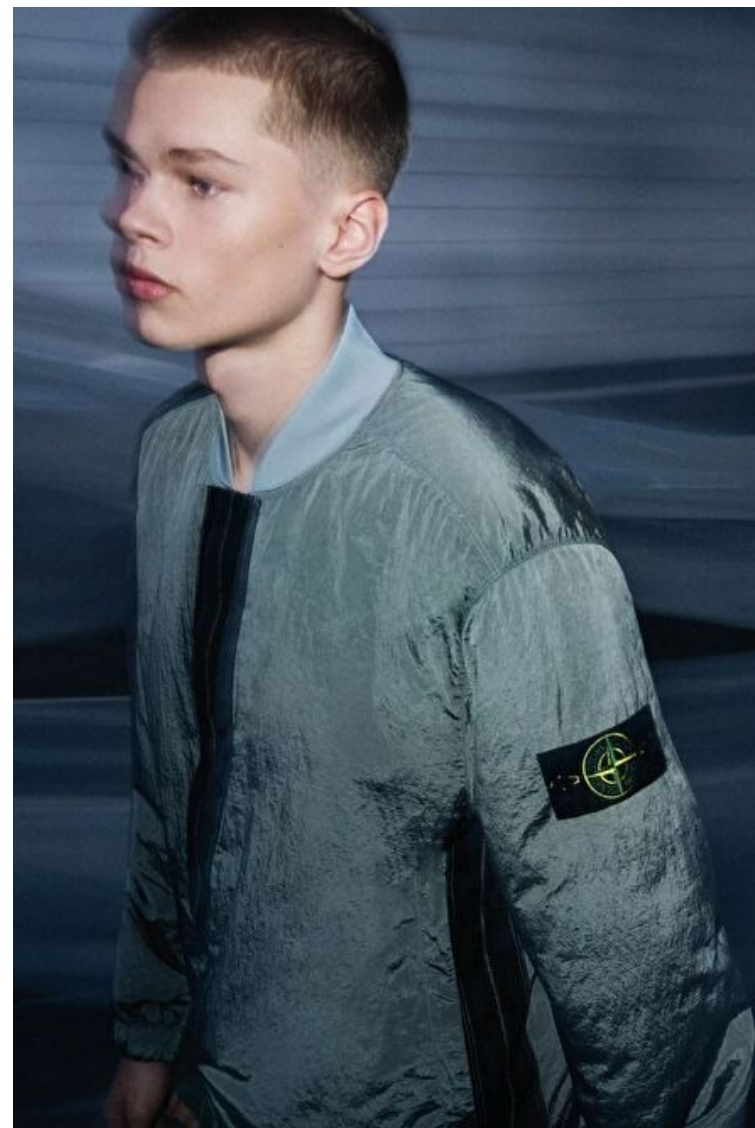

Height 190cm / 6' 3.0"

Chest 88cm / 34.5"

Waist 73cm / 28.5"

Hips 89cm / 35"

Shoes EU/US/UK 45 / 12 / 10.5

Eyes Blue

Hair Blond

Suit size 48cm / 38"