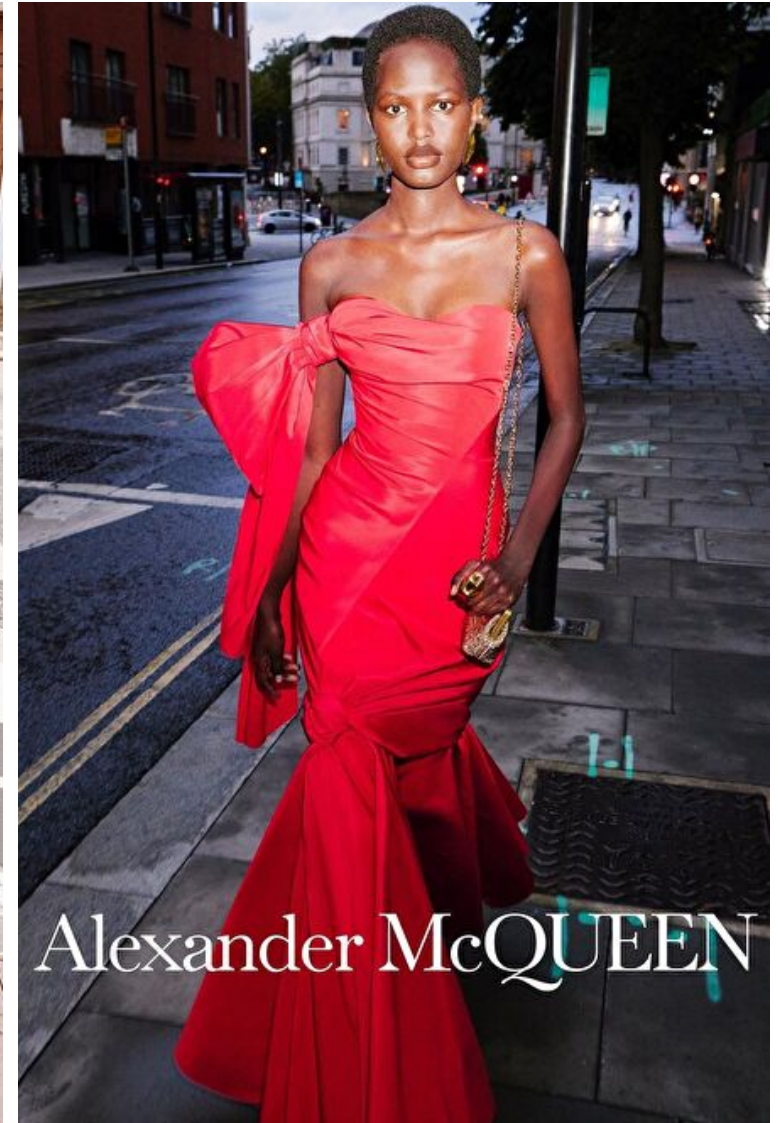

Select

MODEL MANAGEMENT

182 Rue de Rivoli, Paris, 75001, Île-de-France, France

Phone: +33 (0) 1 40 20 15 15 Email: info.paris@selectmodel.com Website: <https://selectmodel.com/>

Nyaduola Gabriel

Height 180cm / 5' 11.0"

Bust 73cm / 28.5"

Waist 58cm / 23"

Hips 87cm / 34.5"

Shoes EU/US/UK 40.5 / 9.5 / 7

Eyes Dark brown

Hair Black