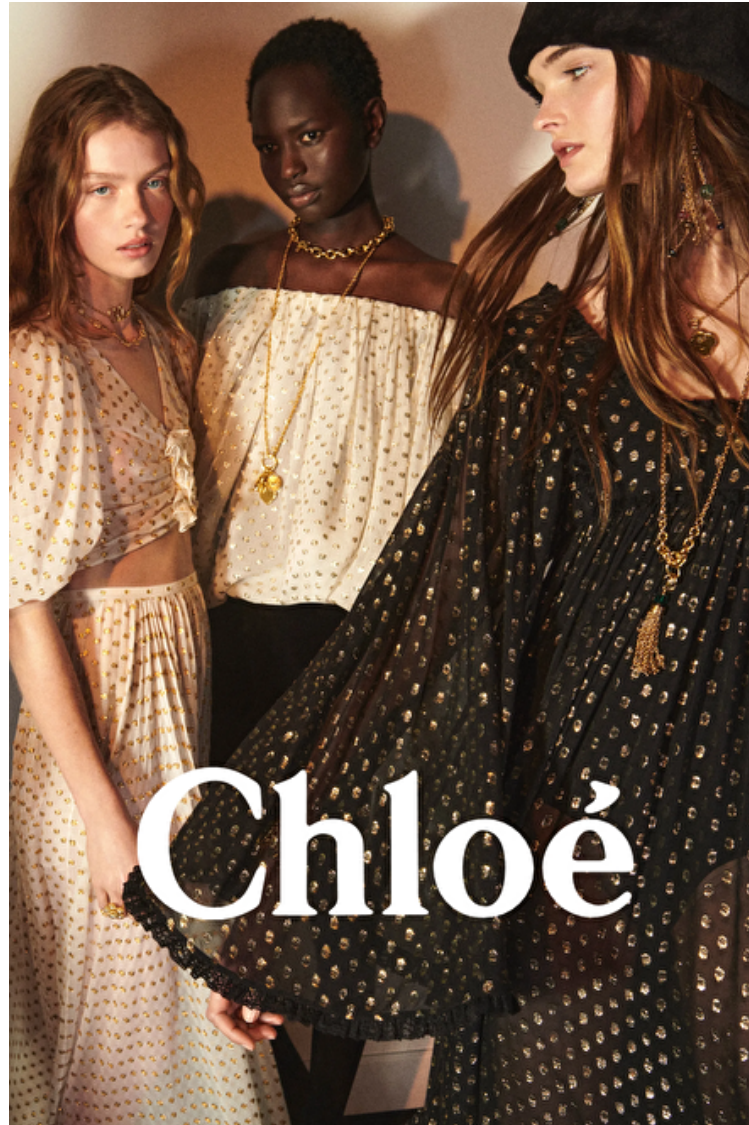

Waist 58cm / 23"

Hips 87cm / 34.5"

Shoes EU/US/UK 40.5 / 9.5 / 7

Eyes Dark brown

Hair Black

Select

MODEL MANAGEMENT

182 Rue de Rivoli, Paris, 75001, Île-de-France, France