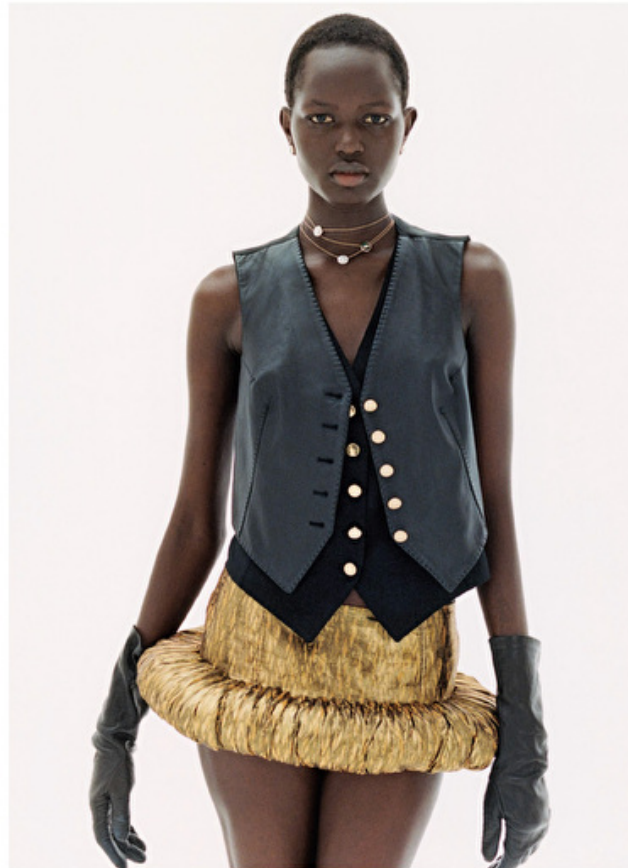

Nyaduola Gabriel

Height 180cm / 5' 11.0"

Bust 73cm / 28.5"

Waist 58cm / 23"

Hips 87cm / 34.5"

Shoes EU/US/UK 40.5 / 9.5 / 7

Eyes Dark brown

Hair Black