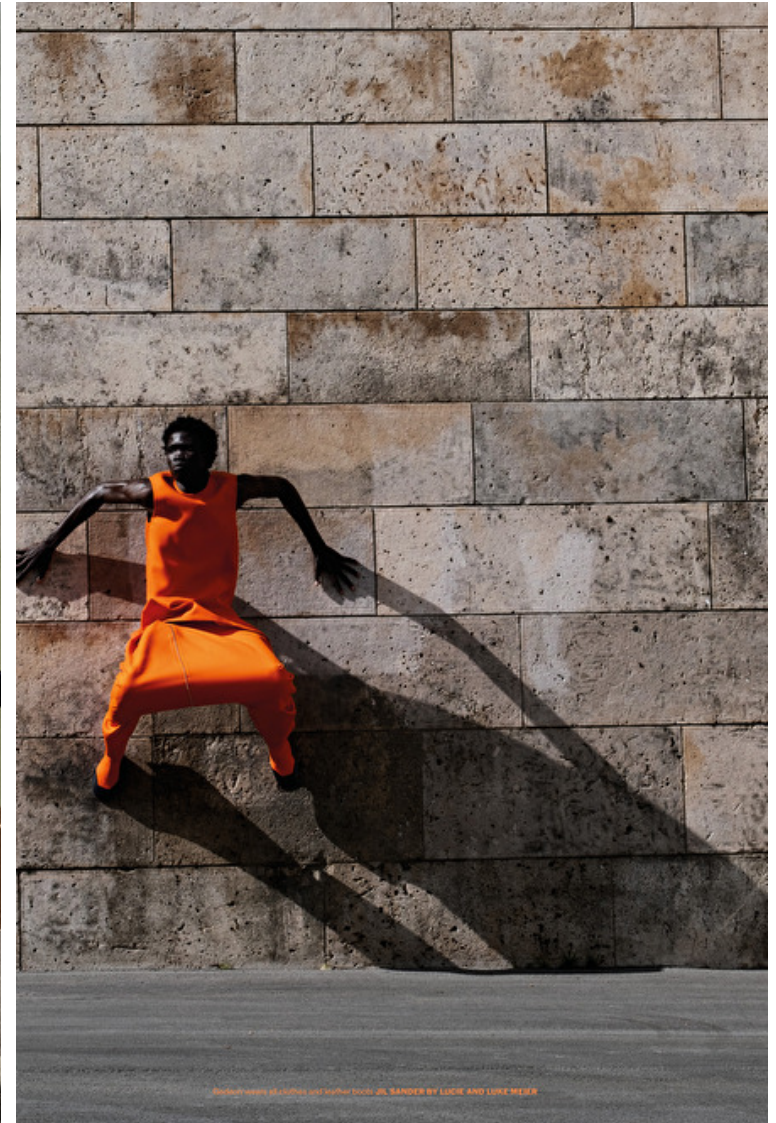

GEDEON DAPSIA

Height 193cm / 6' 4.0"

Chest 92cm / 36"

Waist 75cm / 29.5"

Hips 91cm / 36"

Shoes EU/US/UK 45 / 12 / 10.5

Eyes Brown

Hair Black

Suit size 50cm / 40"