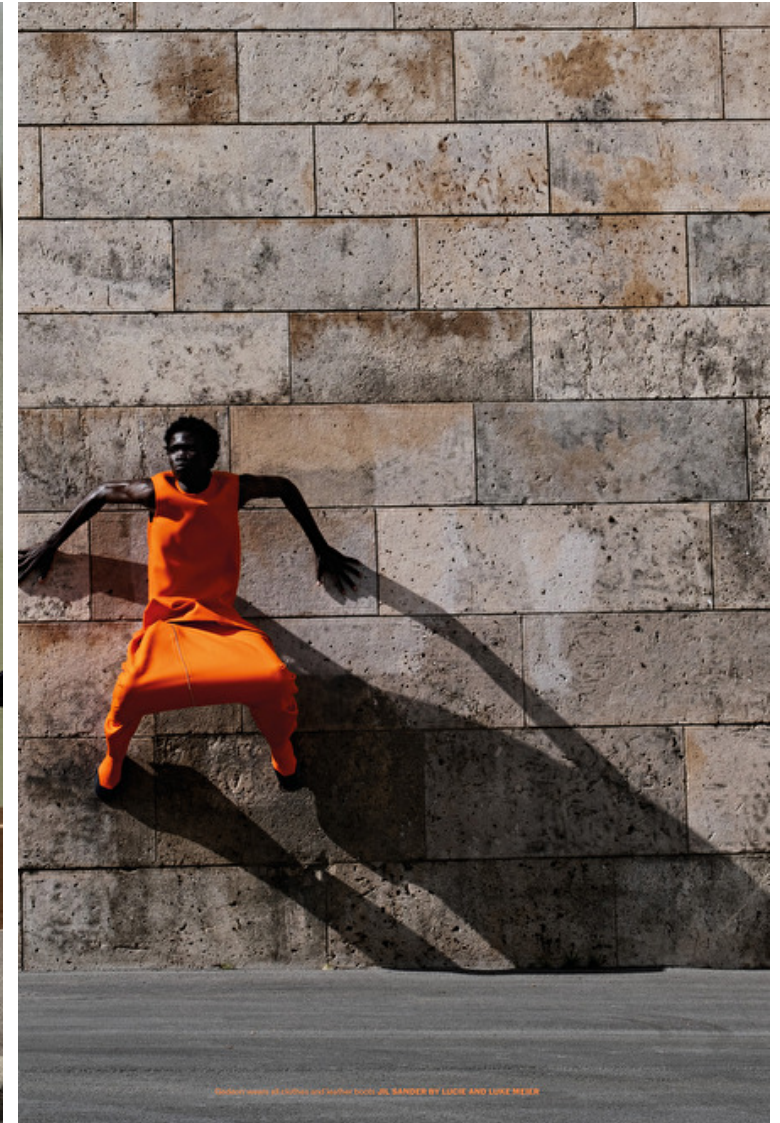

GEDEON DAPSIA

Height 193cm / 6' 4.0"

Chest 92cm / 36"

Waist 75cm / 29.5"

Hips 91cm / 36"

Shoes EU/US/UK 45 / 12 / 10.5

Eyes Brown

Hair Black

Suit size 50cm / 40"