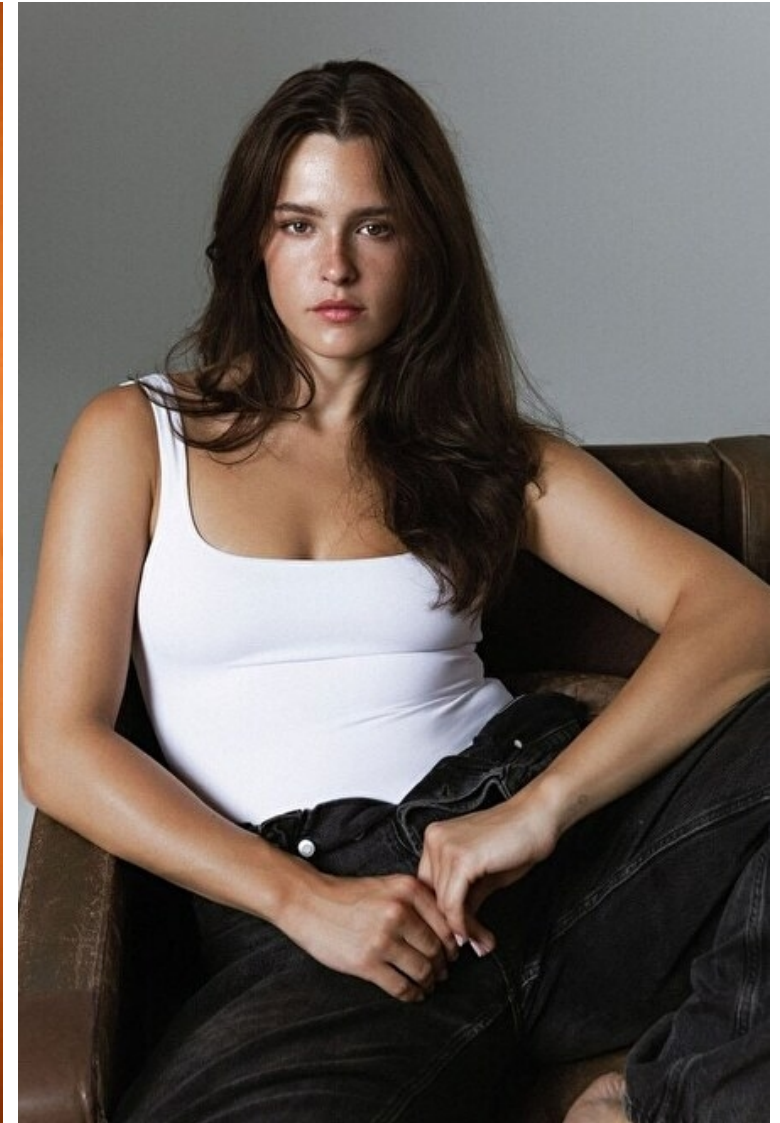

GIGI RIEFENSTHAL

Height 180cm / 5' 11.0"

Size EU/US 42 / 12

Bust 93cm / 36.5"

Waist 77cm / 30.5"

Hips 112cm / 44"

Eyes Brown

Hair Brown

Cup C