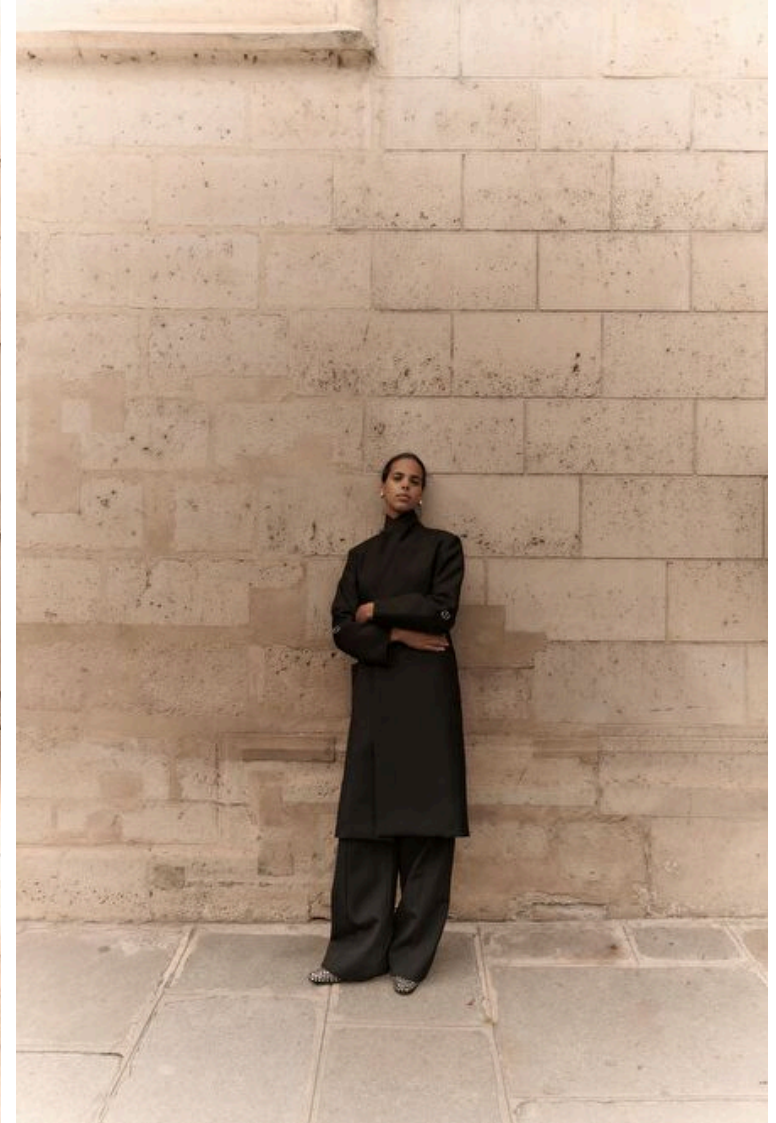

Select

MODEL MANAGEMENT

182 Rue de Rivoli, Paris, 75001, Ile-de-France, France

Phone: +33 (0) 1 40 20 15 15 Email: info.paris@selectmodel.com Website: <https://selectmodel.com/>

Glover

Height 180cm / 5' 11.0"

Bust 80cm / 31.5"

Waist 62cm / 24.5"

Hips 90cm / 35.5"

Shoes EU/US/UK 41 / 9.5 / 8

Eyes Green

Hair Brown