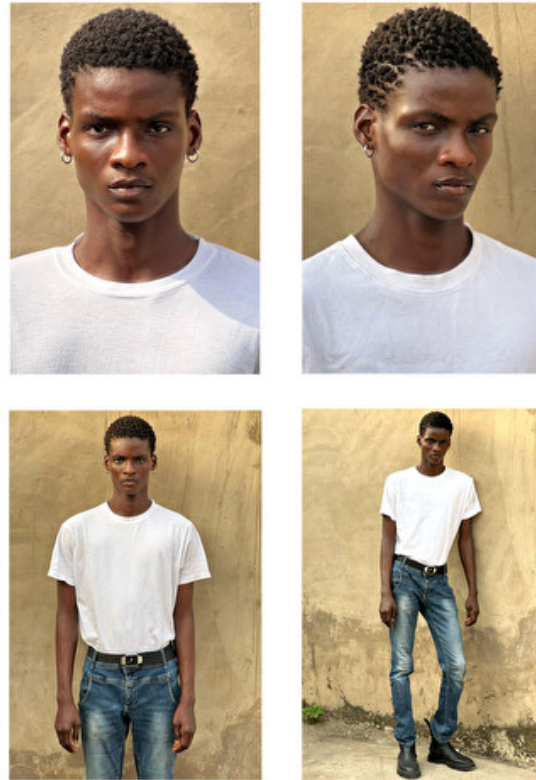

Select

MODEL MANAGEMENT

182 Rue de Rivoli, Paris, 75001, Ile-de-France, France

Phone: +33 (0) 1 40 20 15 15 Email: info.paris@selectmodel.com Website: <https://selectmodel.com/>

GOKE ADEMOLU

Select

MODEL MANAGEMENT

Height 187cm / 6' 1.5"

Chest 84cm / 33"

Waist 71cm / 28"

Hips 86cm / 34"

Shoes EU/US/UK 44 / 11 / 9.5

Eyes Brown

Hair Brown

Suit size 46cm / 36"

GOKE ADEMOLU

HEIGHT 187CM BUST 84CM WAIST 71CM HIPS 86CM EYES BROWN HAIR BROWN

182 RUE DE RIVOLI, 75001, PARIS
TEL: + 33 (0) 1 40 20 15 15