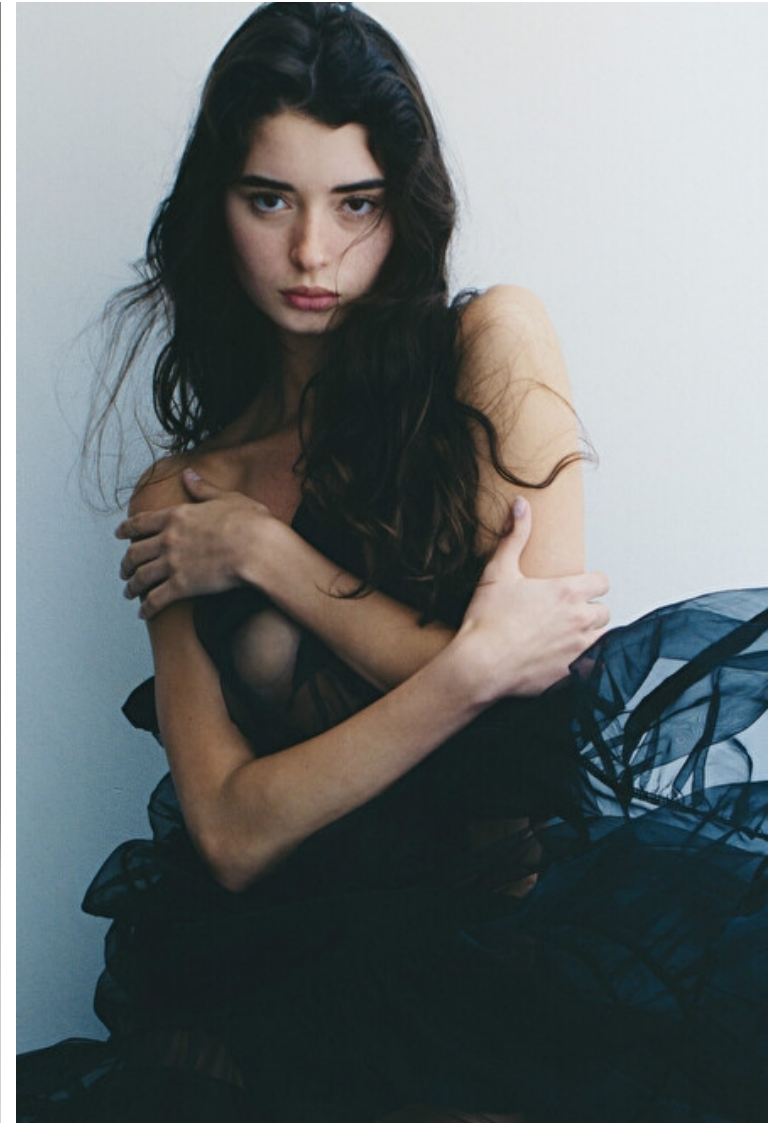

Select

MODEL MANAGEMENT

182 Rue de Rivoli, Paris, 75001, Ile-de-France, France

Phone: +33 (0) 1 40 20 15 15 Email: info.paris@selectmodel.com Website: <https://selectmodel.com/>

Grace Bolten

Height 178cm / 5' 10.0"

Bust 79cm / 31"

Waist 62cm / 24.5"

Hips 89cm / 35"

Shoes EU/US/UK 40.5 / 9.5 / 7

Eyes Brown

Hair Brown