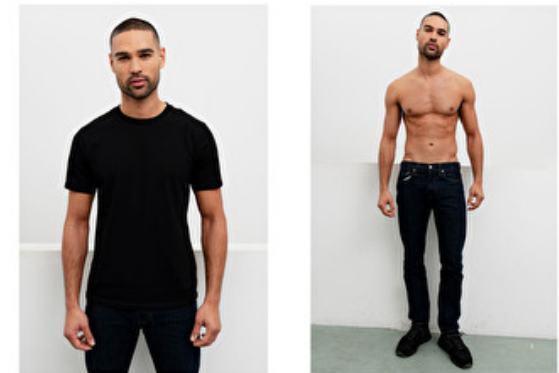

Height 185cm / 6' 1.0"

Chest 97cm / 38"

Waist 79cm / 31"

Hips 95cm / 37.5"

Shoes EU/US/UK 42 / 9.5 / 8

Eyes Brown

Hair Brown

Suit size 48cm / 38"

Select

MODEL MANAGEMENT

GRAHAM SCAIFE

HEIGHT 185CM BUST 97CM WAIST 79CM HIPS 95CM EYES BROWN HAIR BROWN

182 RUE DE RIVOLI, 75001, PARIS
TEL: + 33 (0) 1 40 20 15 15