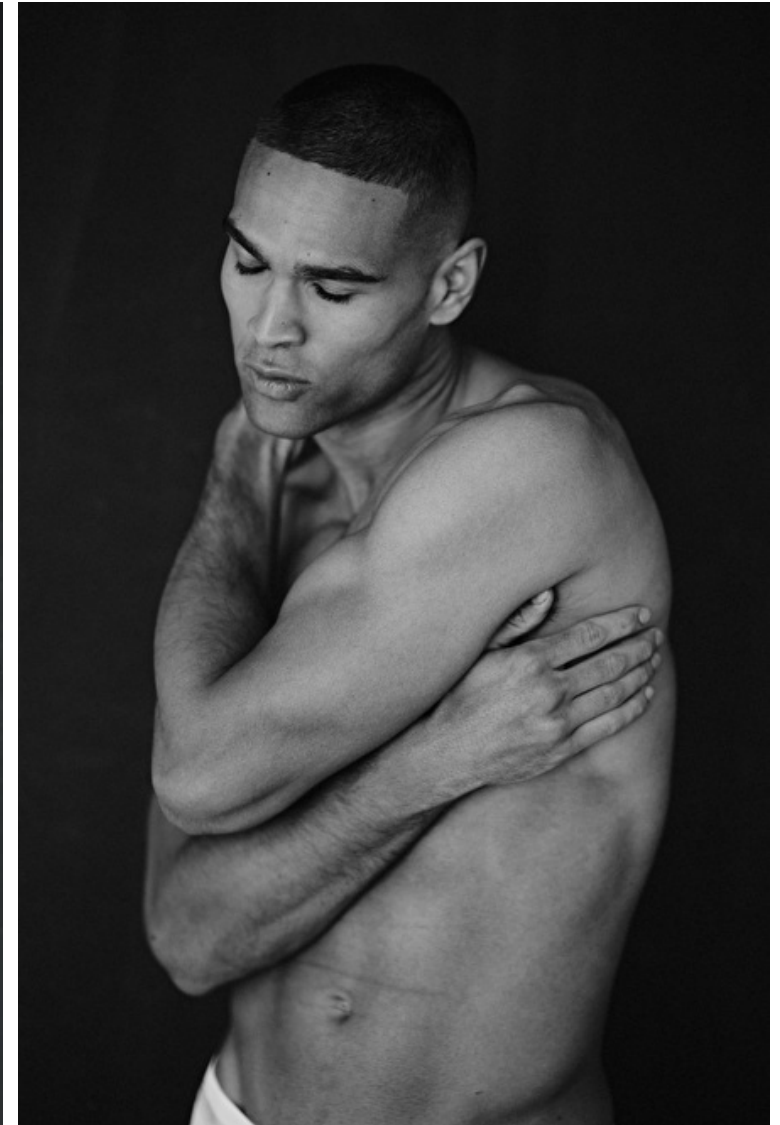

Select

MODEL MANAGEMENT

182 Rue de Rivoli, Paris, 75001, Ile-de-France, France

Phone: +33 (0) 1 40 20 15 15 Email: info.paris@selectmodel.com Website: <https://selectmodel.com/>

GRAHAM SCAIFE

Height 185cm / 6' 1.0"

Chest 97cm / 38"

Waist 79cm / 31"

Hips 95cm / 37.5"

Shoes EU/US/UK 42 / 9.5 / 8

Eyes Brown

Hair Brown

Suit size 48cm / 38"