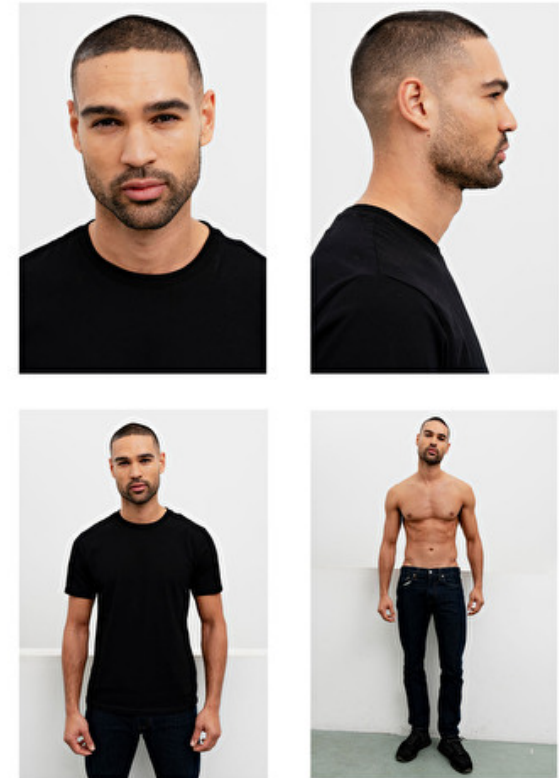

Select

MODEL MANAGEMENT

GRAHAM SCAIFE

HEIGHT 185CM BUST 97CM WAIST 79CM HIPS 95CM EYES BROWN HAIR BROWN

182 RUE DE RIVOLI, 75001, PARIS
TEL: + 33 (0) 1 40 20 15 15