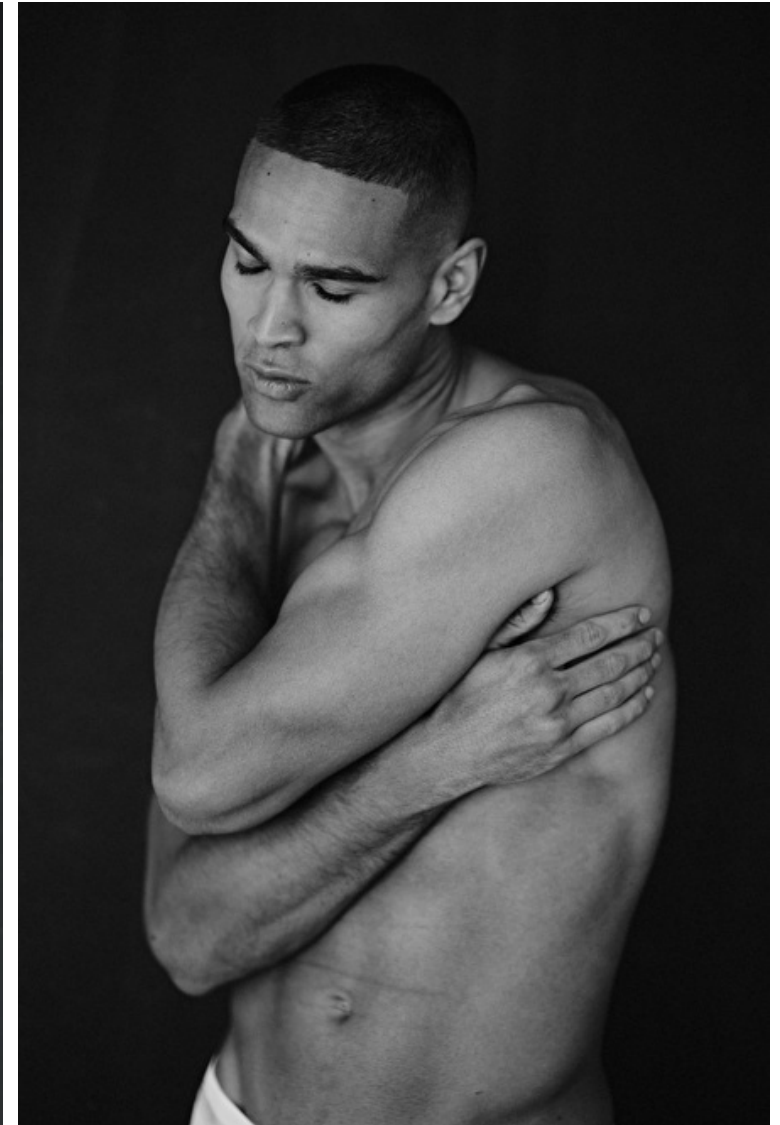

Height 185cm / 6' 1.0"

Chest 97cm / 38"

Waist 79cm / 31"

Hips 95cm / 37.5"

Shoes EU/US/UK 42 / 9.5 / 8

Eyes Brown

Hair Brown

Suit size 48cm / 38"