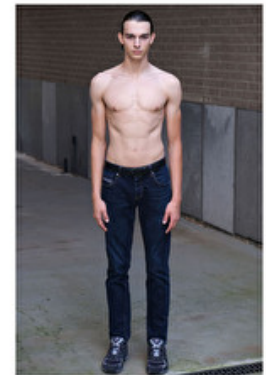

Select

MODEL MANAGEMENT

GUSTAV FRIPPIAT

HEIGHT 187CM BUST 94CM WAIST 71CM HIPS 92CM EYES GREEN HAIR BROWN

182 RUE DE RIVOLI, 75001, PARIS
TEL: + 33 (0) 1 40 20 15 15