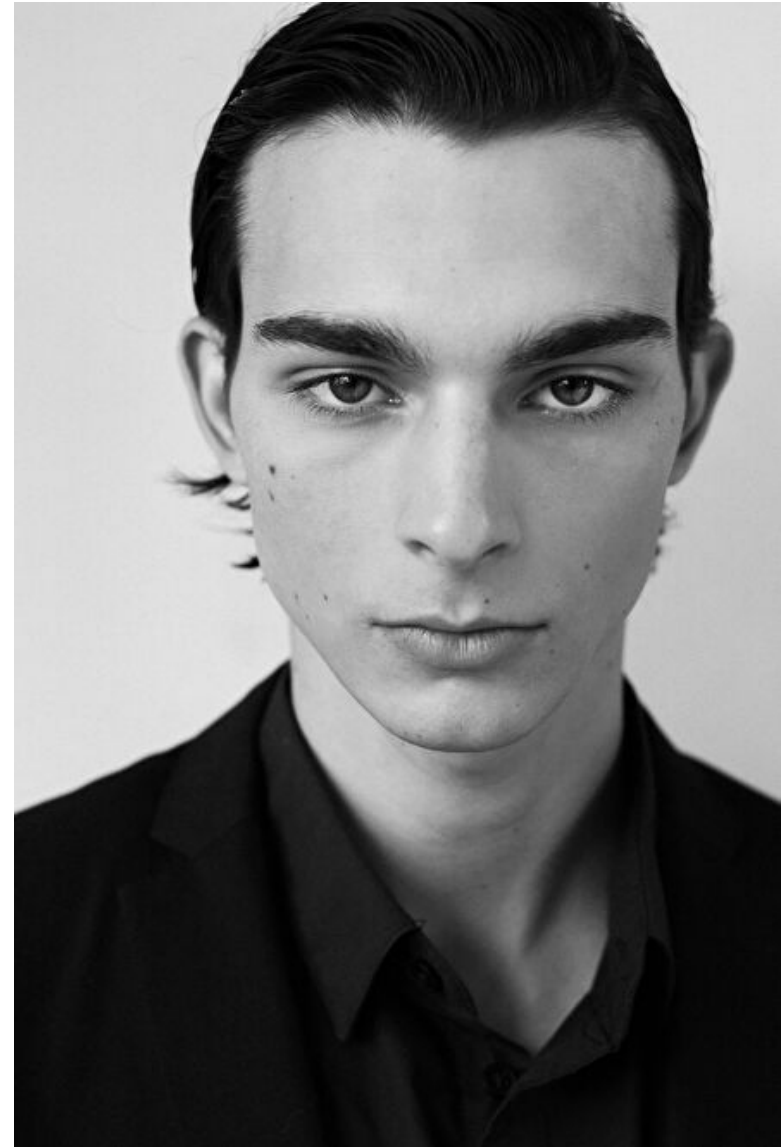

GUSTAV FRIPPIAT

Height 187cm / 6' 1.5"

Chest 94cm / 37"

Waist 71cm / 28"

Hips 92cm / 36"

Shoes EU/US/UK 45 / 12 / 10.5

Eyes Green brown

Hair Brown

Suit size 48cm / 38"