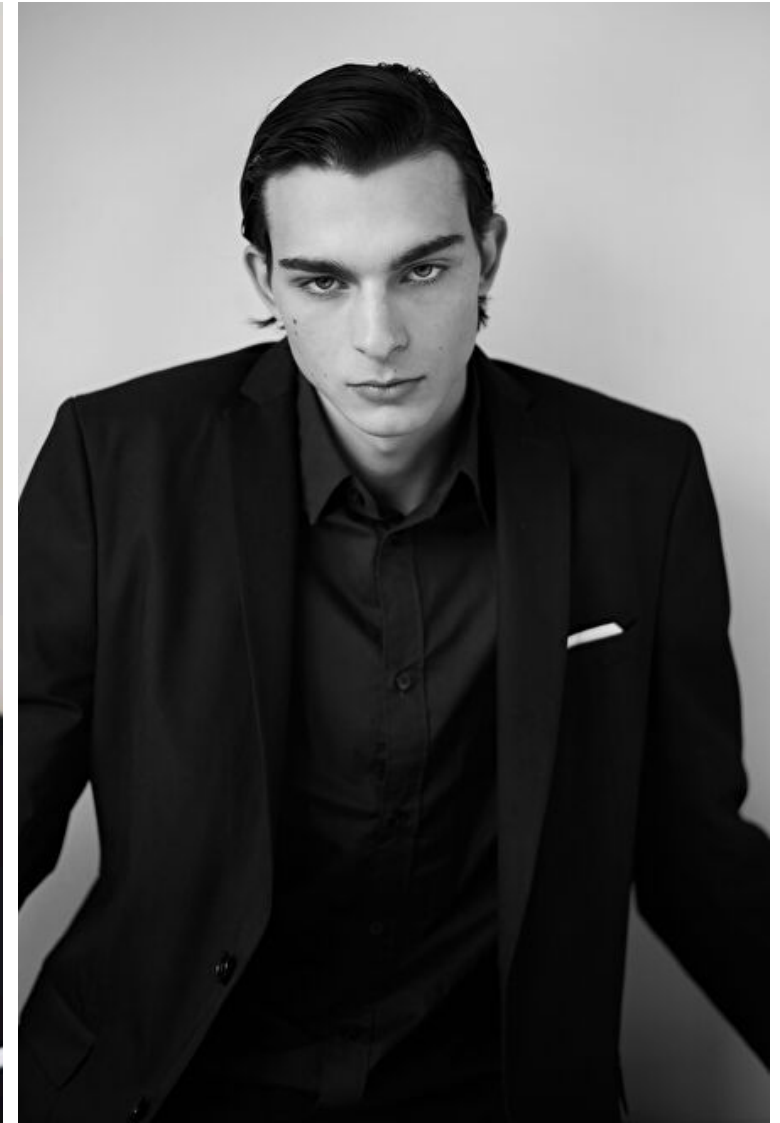

GUSTAV FRIPPIAT

Height 187cm / 6' 1.5"

Chest 94cm / 37"

Waist 71cm / 28"

Hips 92cm / 36"

Shoes EU/US/UK 45 / 12 / 10.5

Eyes Green brown

Hair Brown

Suit size 48cm / 38"