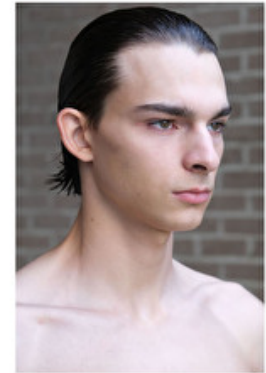

Select

MODEL MANAGEMENT

GUSTAV FRIPPIAT

HEIGHT 187CM BUST 94CM WAIST 71CM HIPS 92CM EYES GREEN HAIR BROWN

182 RUE DE RIVOLI, 75001, PARIS
TEL: + 33 (0) 1 40 20 15 15