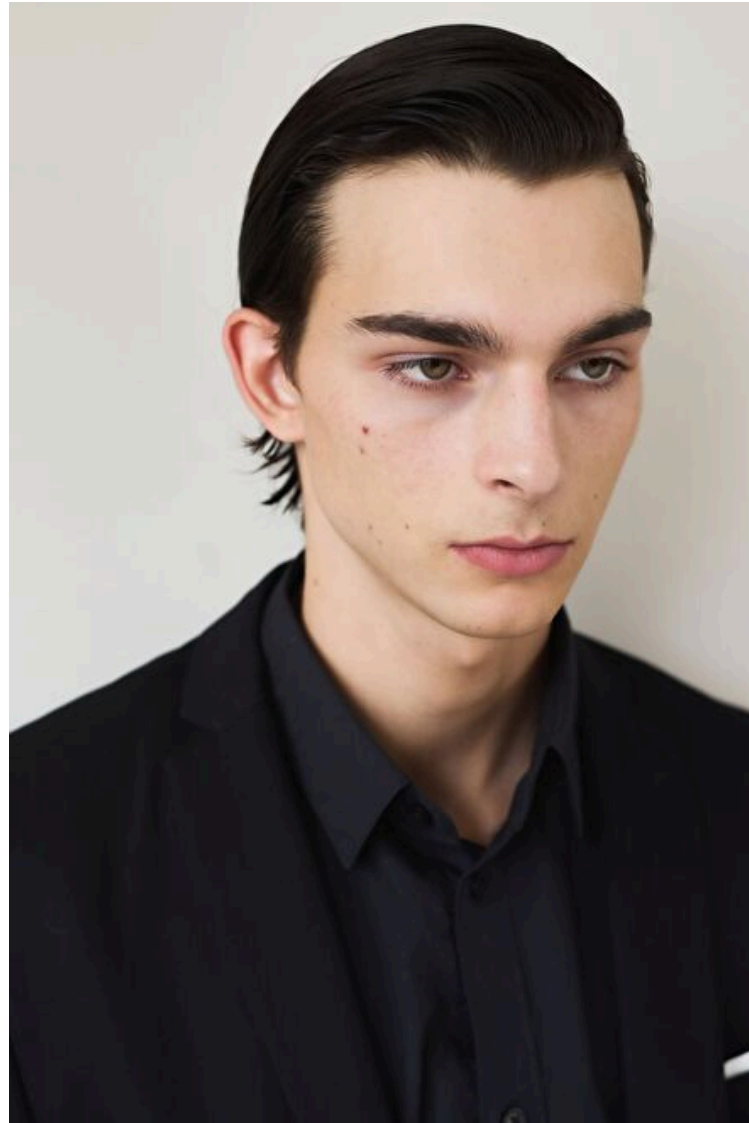

GUSTAV FRIPPIAT

Height 187cm / 6' 1.5"

Chest 94cm / 37"

Waist 71cm / 28"

Hips 92cm / 36"

Shoes EU/US/UK 45 / 12 / 10.5

Eyes Green brown

Hair Brown

Suit size 48cm / 38"