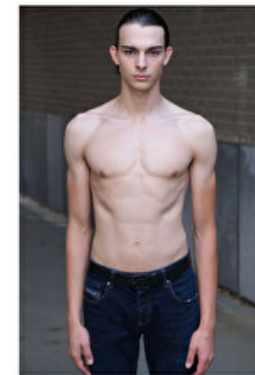

Select

MODEL MANAGEMENT

GUSTAV FRIPPIAT

HEIGHT 187CM BUST 94CM WAIST 71CM HIPS 92CM EYES GREEN HAIR BROWN

182 RUE DE RIVOLI, 75001, PARIS
TEL: + 33 (0) 1 40 20 15 15