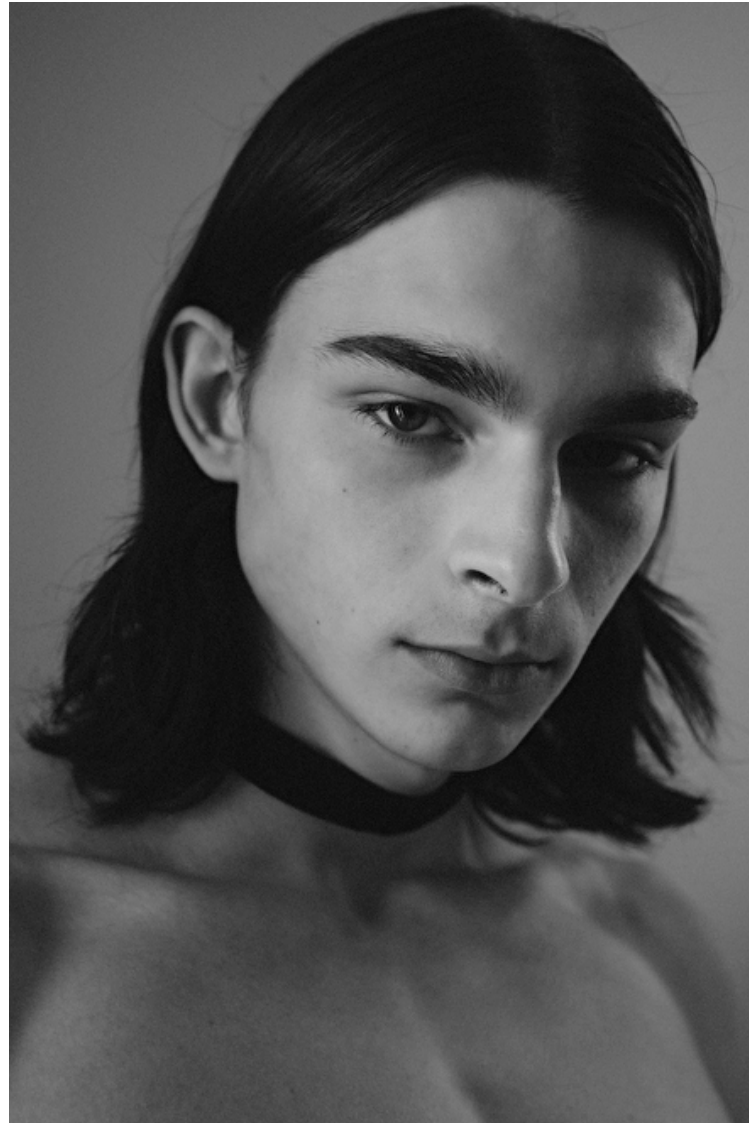

GUSTAV FRIPPIAT

Height 187cm / 6' 1.5"

Chest 94cm / 37"

Waist 71cm / 28"

Hips 92cm / 36"

Shoes EU/US/UK 45 / 12 / 10.5

Eyes Green brown

Hair Brown

Suit size 48cm / 38"