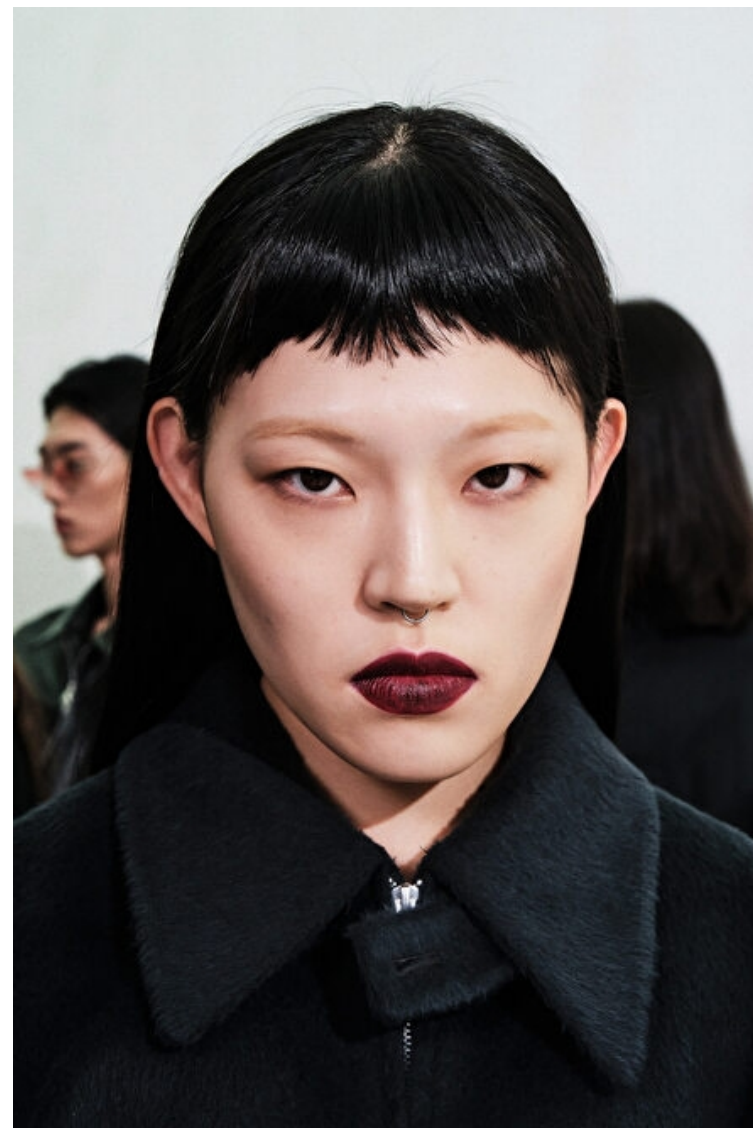

## Tory

Height 180cm / 5' 11.0"

Bust 82cm / 32.5"

Waist 61cm / 24"

Hips 89cm / 35"

Shoes EU/US/UK 41 / 9.5 / 8

Eyes Brown

Hair Black