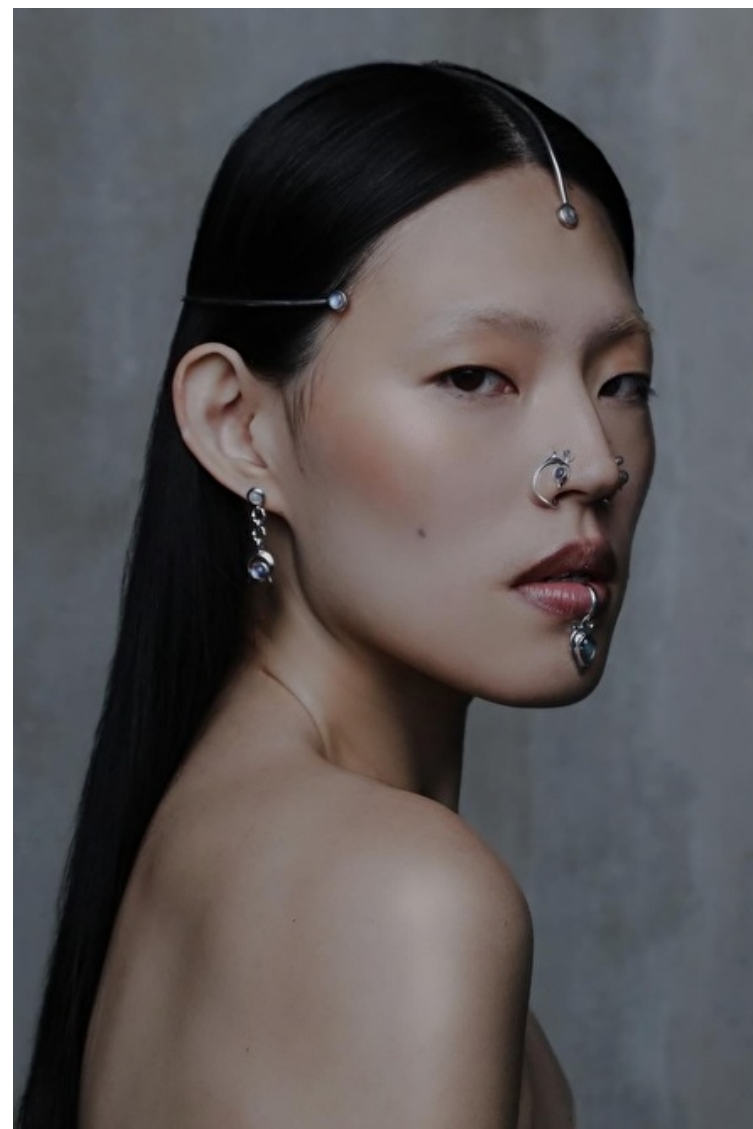

## Tory

Height 180cm / 5' 11.0"

Bust 82cm / 32.5"

Waist 61cm / 24"

Hips 89cm / 35"

Shoes EU/US/UK 41 / 9.5 / 8

Eyes Brown

Hair Black