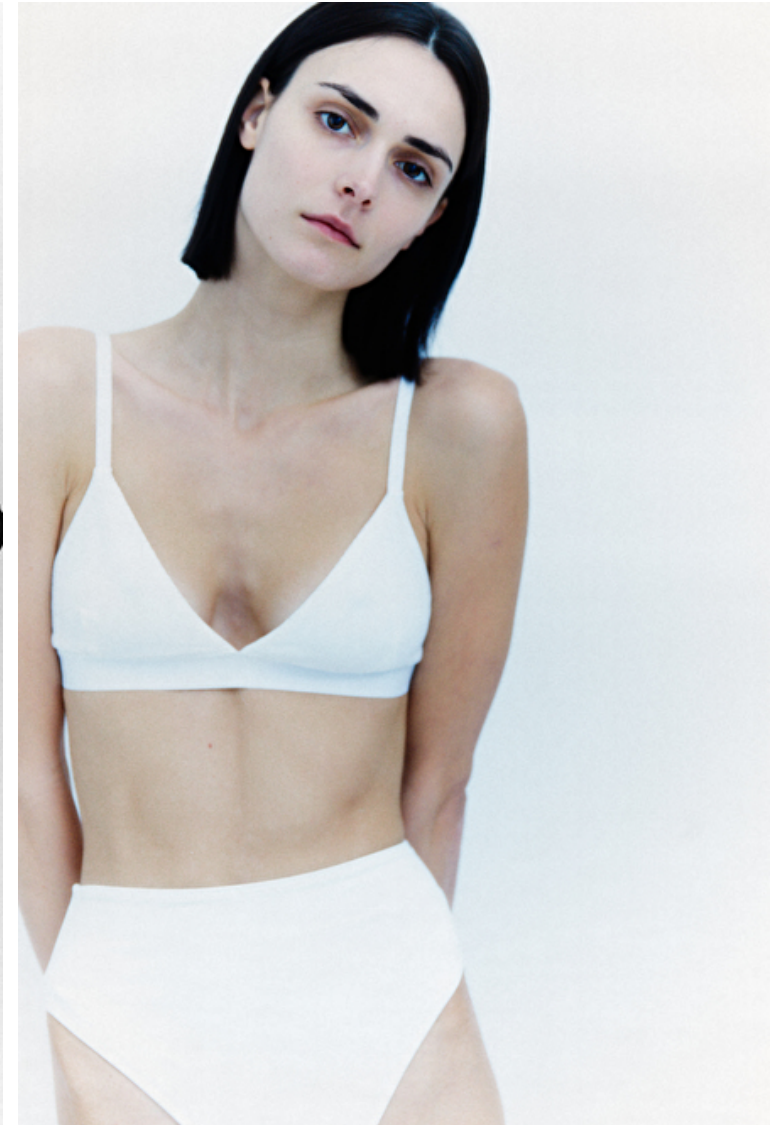

Bust 81cm / 32"

Waist 62cm / 24.5"

Hips 88cm / 34.5"

Shoes EU/US/UK 39 / 8 / 6

Eyes Brown

Hair Brown

Select

MODEL MANAGEMENT

Waist 62cm / 24.5"

Hips 88cm / 34.5"

Shoes EU/US/UK 39 / 8 / 6

Eyes Brown

Hair Brown

Select

MODEL MANAGEMENT

182 Rue de Rivoli, Paris, 75001, Ile-de-France, France