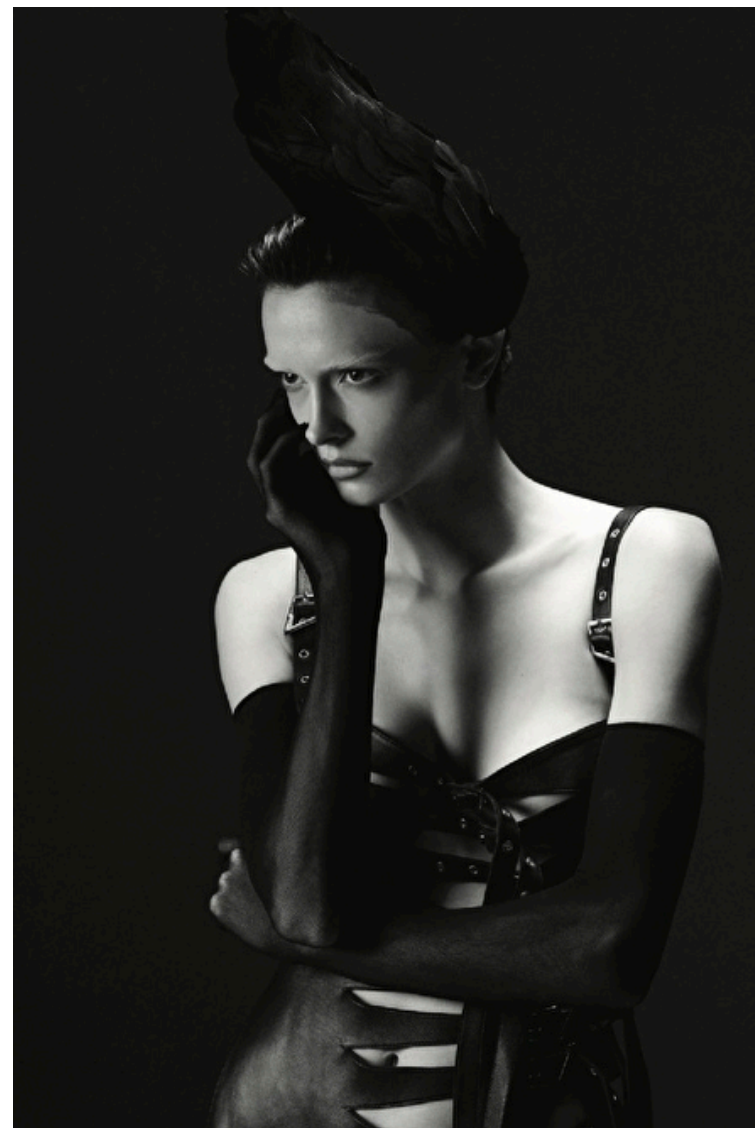

Waist 62cm / 24.5"

Hips 88cm / 34.5"

Shoes EU/US/UK 39 / 8 / 6

Eyes Brown

Hair Brown

Select

MODEL MANAGEMENT

182 Rue de Rivoli, Paris, 75001, Ile-de-France, France