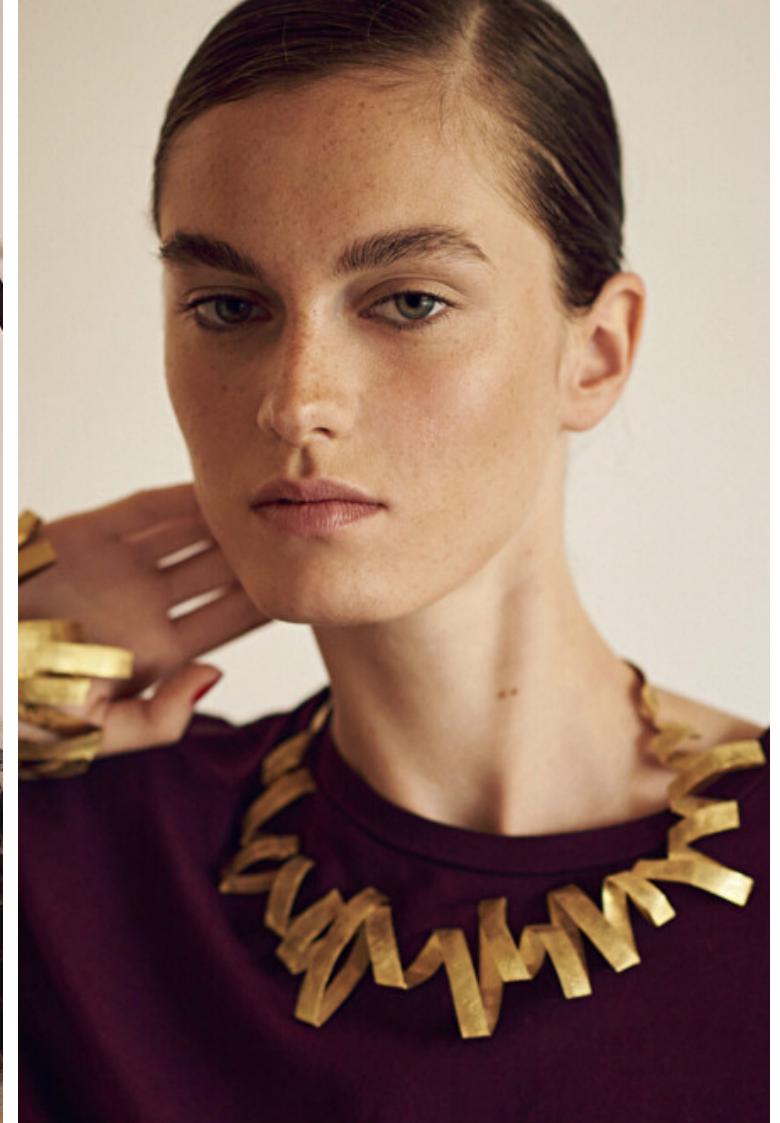

## Hannah Claverie

Height 177cm / 5' 9.5"

Bust 78cm / 30.5"

Waist 61cm / 24"

Hips 86cm / 34"

Shoes EU/US/UK 37.5 / 7 / 4

Eyes Green

Hair Brown